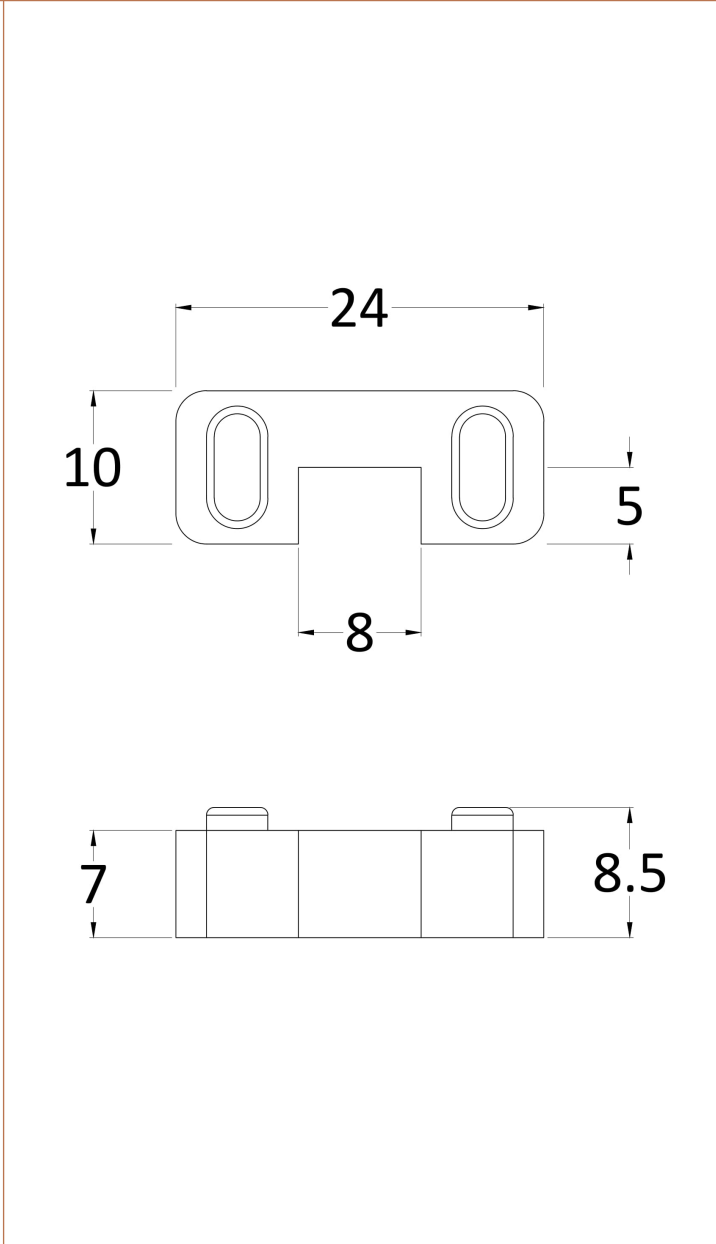

Sales Code: WRSF007

Description: Wetroom Screen Horseshoe Support Foot

Product Dimensions

Height (mm):	9
Width (mm):	24
Depth (mm):	10
Nett Weight (kg):	0.16

Packaging Dimensions

Height (mm):	45
Width (mm):	30
Length (mm):	44
Gross Weight (kg):	0.16

Packaging Data

Box Colour:	White Cardboard Box
Box Qty:	1
Label Size:	100 x 50
Label Colour:	White Label
Label Qty:	1

Outer Box Dimensions (If Applicable)

Height (mm):	360
Width (mm):	270
Depth (mm):	
Length (mm):	
Gross Weight (kg):	
Barcode:	5056211850625

Product Details

Country of Origin:	China
Fitting Instruction:	No
CE Approval:	N/A
Profile Material:	Brass
Profile Finish:	Matt Black
Adjustments (mm):	N/A
Entry Width (mm):	N/A
Swing In Dim (mm):	N/A
Swing Out Dim (mm):	N/A
Radius (mm):	Not Applicable
Glass Thickness (mm):	
Easy Fit:	Not Applicable
Easy Clean:	Not Applicable
Handle Style:	Not Applicable
Handle Material:	Not Applicable
Enclosure Design:	Not Applicable
Wheel Type:	Not Applicable
Support Bar Included:	Support Bar Not Included
Extras:	None