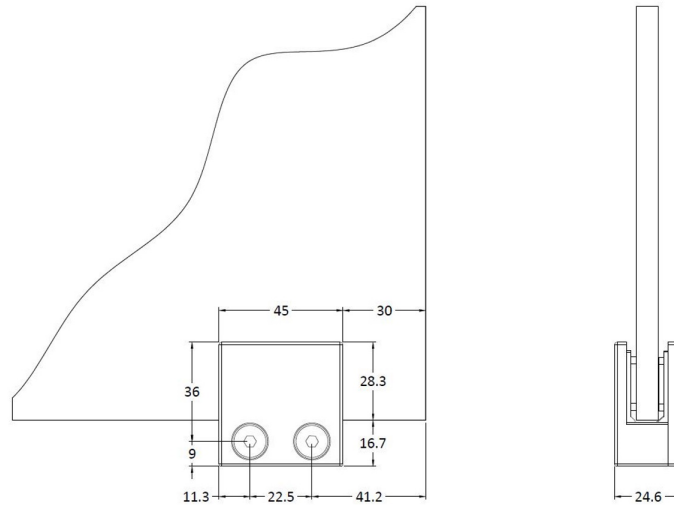

Sales Code: WRSF008

Description: Wetroom Support Foot & Wall Bracket

Product Dimensions

Height (mm):	45
Width (mm):	45
Depth (mm):	25
Nett Weight (kg):	0.16

Packaging Dimensions

Height (mm):	45
Width (mm):	30
Length (mm):	44
Gross Weight (kg):	0.16

Packaging Data

Box Colour:	White Cardboard Box
Box Qty:	1
Label Size:	100 x 50
Label Colour:	White Label
Label Qty:	1

Outer Box Dimensions (If Applicable)

Height (mm):	360
Width (mm):	270
Depth (mm):	
Length (mm):	
Gross Weight (kg):	
Barcode:	5056211875000

Product Details

Country of Origin:	China
Fitting Instruction:	No
CE Approval:	N/A
Profile Material:	Brass
Profile Finish:	Matt Black
Adjustments (mm):	N/A
Entry Width (mm):	N/A
Swing In Dim (mm):	N/A
Swing Out Dim (mm):	N/A
Radius (mm):	Not Applicable
Glass Thickness (mm):	
Easy Fit:	Not Applicable
Easy Clean:	Not Applicable
Handle Style:	Not Applicable
Handle Material:	Not Applicable
Enclosure Design:	Not Applicable
Wheel Type:	Not Applicable
Support Bar Included:	Support Bar Not Included
Extras:	None