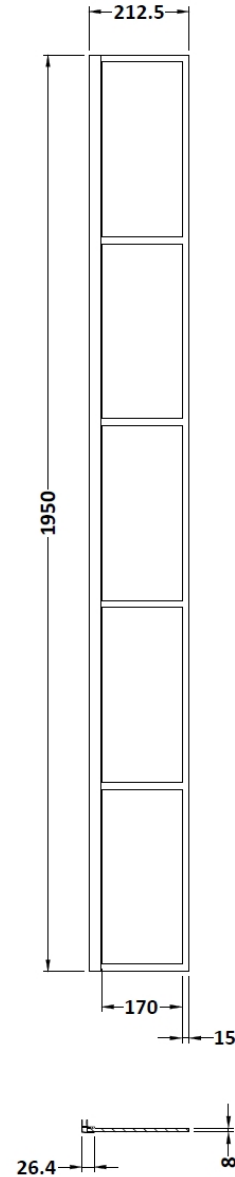

Sales Code: WRSF025

Description: Framed Wetroom Screen 250X1950x8mm

Product Dimensions

Height (mm):	1950
Width (mm):	213
Depth (mm):	28
Nett Weight (kg):	9

Packaging Dimensions

Height (mm):	60
Width (mm):	285
Length (mm):	2070
Gross Weight (kg):	9

Packaging Data

Box Colour:	Brown Cardboard Box - Printed
Box Qty:	1
Label Size:	x
Label Colour:	Not Applicable
Label Qty:	0

Outer Box Dimensions (If Applicable)

Height (mm):	
Width (mm):	
Depth (mm):	
Length (mm):	
Gross Weight (kg):	
Barcode:	5056211806875

Product Details

Country of Origin:	China
Fitting Instruction:	No
CE Approval:	Yes
Profile Material:	Aluminium
Profile Finish:	Matt Black
Adjustments (mm):	N/A
Entry Width (mm):	N/A
Swing In Dim (mm):	N/A
Swing Out Dim (mm):	N/A
Radius (mm):	Not Applicable
Glass Thickness (mm):	8
Easy Fit:	No
Easy Clean:	Yes
Handle Style:	Not Applicable
Handle Material:	Not Applicable
Enclosure Design:	Frameless
Wheel Type:	Not Applicable
Support Bar Included:	Support Bar Not Included
Extras:	None