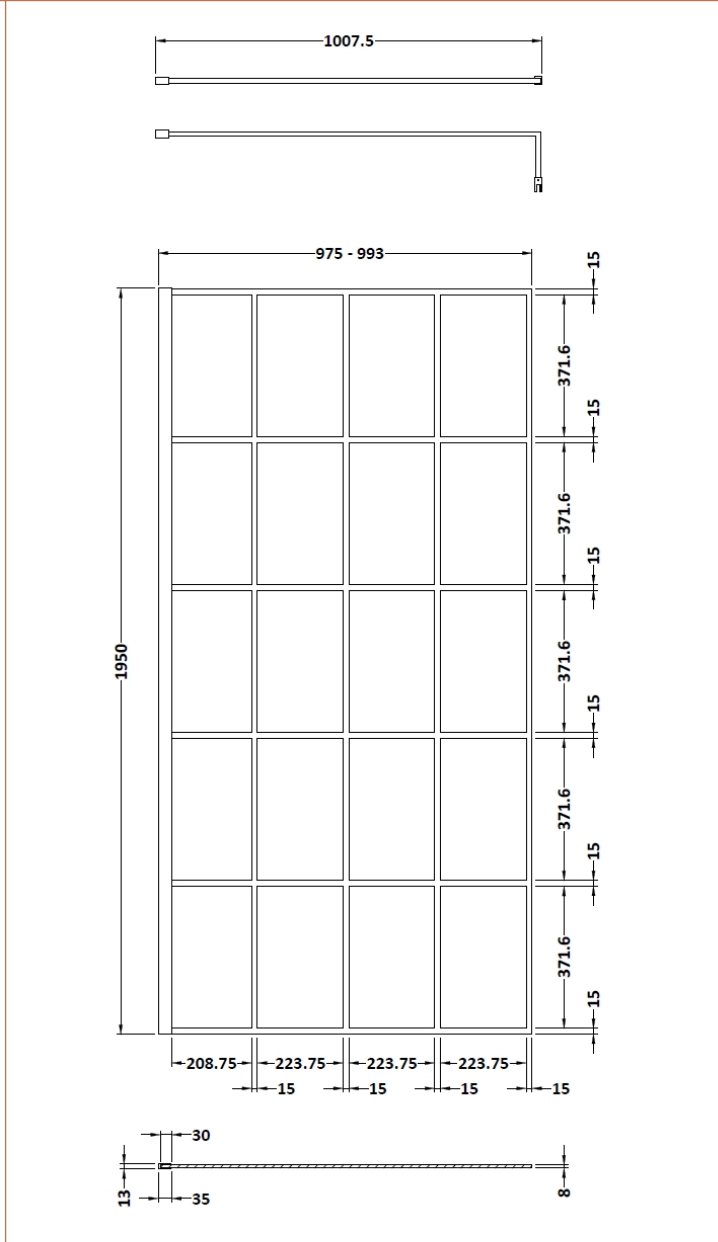

Sales Code: WRSF10

Description: Framed Wetroom Screen 1000X1950x8mm

### Product Dimensions

Height (mm):	1950
Width (mm):	1000
Depth (mm):	14
Nett Weight (kg):	44.8

### Packaging Dimensions

Height (mm):	60
Width (mm):	1050
Length (mm):	2070
Gross Weight (kg):	44.8

### Outer Box Dimensions (If Applicable)

Height (mm):	
Width (mm):	
Depth (mm):	
Length (mm):	
Gross Weight (kg):	
Barcode:	5056211806929