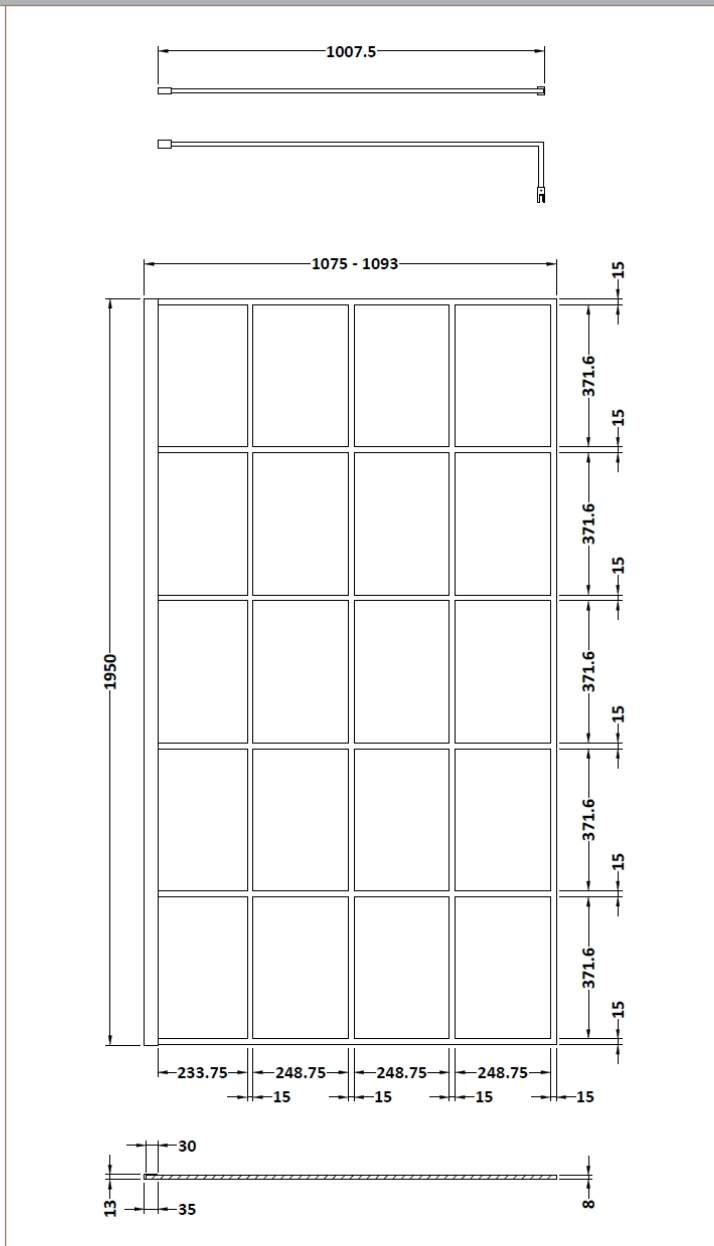

Sales Code: WRSF11

Description: Framed Wetroom Screen 1100X1950x8mm

Product Dimensions

Height (mm):	1950
Width (mm):	1100
Depth (mm):	14
Nett Weight (kg):	48.8

Packaging Dimensions

Height (mm):	60
Width (mm):	1150
Length (mm):	2070
Gross Weight (kg):	48.8

Packaging Data

Box Colour:	Brown Cardboard Box - Printed
Box Qty:	1
Label Size:	x
Label Colour:	Not Applicable
Label Qty:	0

Outer Box Dimensions (If Applicable)

Height (mm):	
Width (mm):	
Depth (mm):	
Length (mm):	
Gross Weight (kg):	
Barcode:	5056211806936

Product Details

Country of Origin:	China
Fitting Instruction:	No
CE Approval:	Yes
Profile Material:	Aluminium
Profile Finish:	Matt Black
Adjustments (mm):	980mm - 1100mm
Entry Width (mm):	N/A
Swing In Dim (mm):	N/A
Swing Out Dim (mm):	N/A
Radius (mm):	Not Applicable
Glass Thickness (mm):	8
Easy Fit:	No
Easy Clean:	Yes
Handle Style:	Not Applicable
Handle Material:	Not Applicable
Enclosure Design:	Frameless
Wheel Type:	Not Applicable
Support Bar Included:	Support Bar Included
Extras:	None