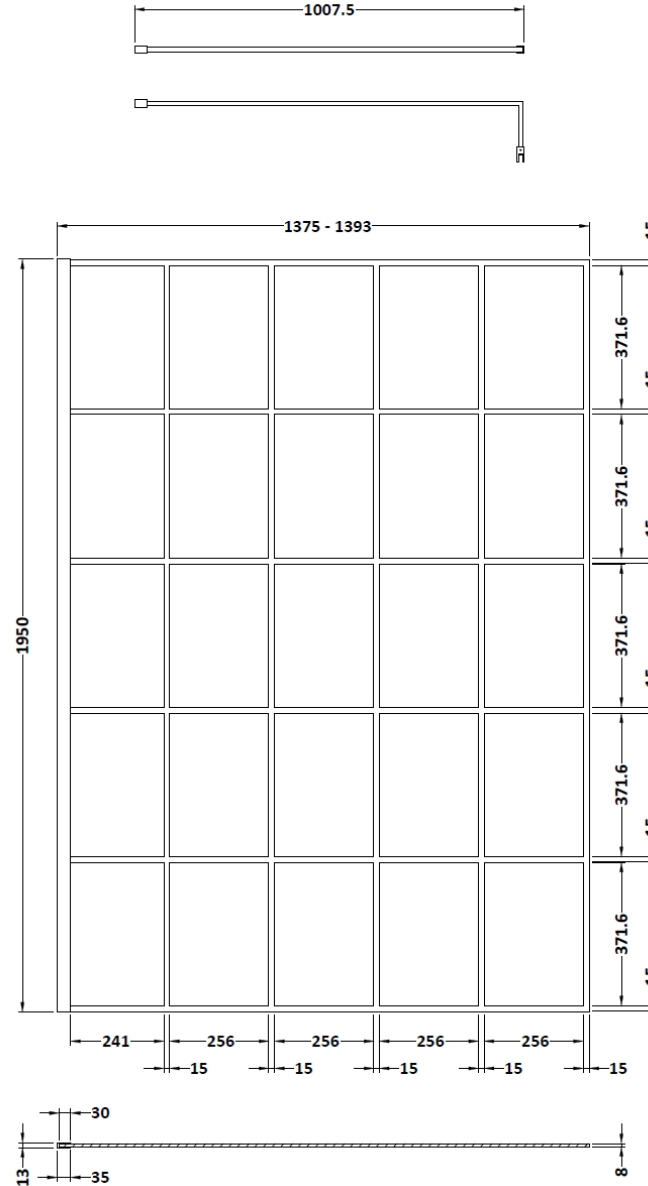

Sales Code: WRSF14

Description: Framed Wetroom Screen 1400X1950x8mm

Product Dimensions

| | |
|-------------------|------|
| Height (mm): | 1950 |
| Width (mm): | 1400 |
| Depth (mm): | 14 |
| Nett Weight (kg): | 62.7 |

Packaging Dimensions

| | |
|--------------------|------|
| Height (mm): | 60 |
| Width (mm): | 1450 |
| Length (mm): | 2070 |
| Gross Weight (kg): | 62.7 |

Packaging Data

| | |
|---------------|-------------------------------|
| Box Colour: | Brown Cardboard Box - Printed |
| Box Qty: | 1 |
| Label Size: | x |
| Label Colour: | Not Applicable |
| Label Qty: | 0 |

Outer Box Dimensions (If Applicable)

| | |
|--------------------|---------------|
| Height (mm): | |
| Width (mm): | |
| Depth (mm): | |
| Length (mm): | |
| Gross Weight (kg): | |
| Barcode: | 5056211806950 |

Product Details

| | |
|-----------------------|----------------------|
| Country of Origin: | China |
| Fitting Instruction: | No |
| CE Approval: | Yes |
| Profile Material: | Aluminium |
| Profile Finish: | Matt Black |
| Adjustments (mm): | 1375mm - 1393mm |
| Entry Width (mm): | N/A |
| Swing In Dim (mm): | N/A |
| Swing Out Dim (mm): | N/A |
| Radius (mm): | Not Applicable |
| Glass Thickness (mm): | 8 |
| Easy Fit: | No |
| Easy Clean: | No |
| Handle Style: | Not Applicable |
| Handle Material: | Not Applicable |
| Enclosure Design: | Frameless |
| Wheel Type: | Not Applicable |
| Support Bar Included: | Support Bar Included |
| Extras: | None |