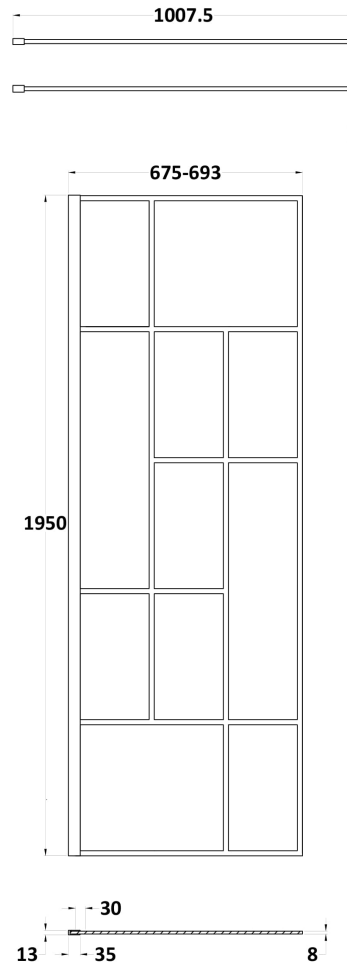

Sales Code: WRSFB070

Description: ABSTRACT Wetroom Screen 700X1950x8

### Product Dimensions

Height (mm):	1950
Width (mm):	693
Depth (mm):	14
Nett Weight (kg):	30.6

### Packaging Dimensions

Height (mm):	60
Width (mm):	750
Length (mm):	2070
Gross Weight (kg):	31.1

### Outer Box Dimensions (If Applicable)

Height (mm):	
Width (mm):	
Depth (mm):	
Length (mm):	
Gross Weight (kg):	
Barcode:	5056462614113