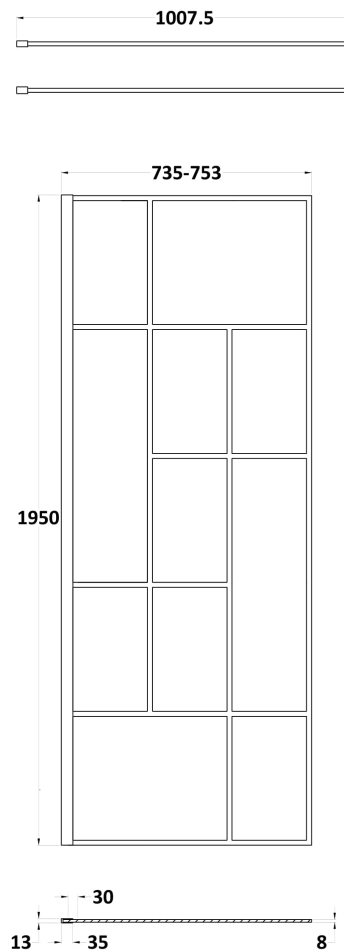

Sales Code: WRSFB076

Description: ABSTRACT Wetroom Screen 760X1950x8

Product Dimensions

Height (mm):	1950
Width (mm):	753
Depth (mm):	14
Nett Weight (kg):	33.7

Packaging Dimensions

Height (mm):	60
Width (mm):	810
Length (mm):	2070
Gross Weight (kg):	34.2

Packaging Data

Box Colour:	Brown Cardboard Box - Printed
Box Qty:	1
Label Size:	x
Label Colour:	Not Applicable
Label Qty:	0

Outer Box Dimensions (If Applicable)

Height (mm):	
Width (mm):	
Depth (mm):	
Length (mm):	
Gross Weight (kg):	
Barcode:	5056462614120

Product Details

Country of Origin:	China
Fitting Instruction:	No
CE Approval:	Yes
Profile Material:	Aluminium
Profile Finish:	Matt Black
Adjustments (mm):	735mm-753mm
Entry Width (mm):	N/A
Swing In Dim (mm):	N/A
Swing Out Dim (mm):	N/A
Radius (mm):	Not Applicable
Glass Thickness (mm):	8
Easy Fit:	No
Easy Clean:	No
Handle Style:	Not Applicable
Handle Material:	Not Applicable
Enclosure Design:	Frameless
Wheel Type:	Not Applicable
Support Bar Included:	Support Bar Included
Extras:	None