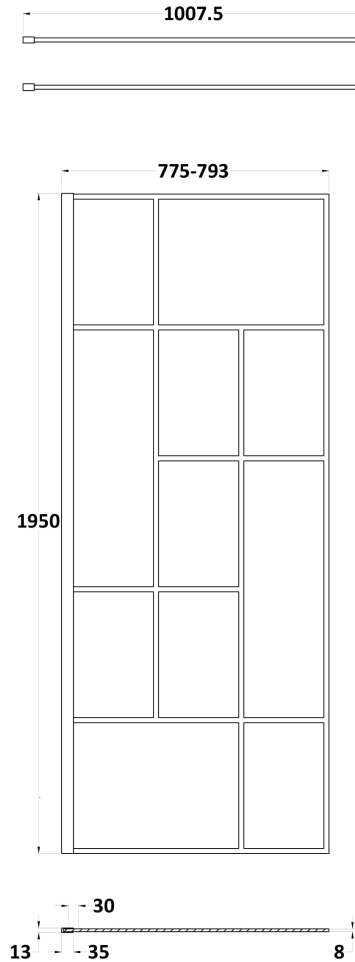

Sales Code: WRSFB080

Description: ABSTRACT Wetroom Screen 800X1950x8

**Product Dimensions**

Height (mm):	1950
Width (mm):	793
Depth (mm):	14
Nett Weight (kg):	35.4

**Packaging Dimensions**

Height (mm):	60
Width (mm):	850
Length (mm):	2070
Gross Weight (kg):	35.9

**Packaging Data**

Box Colour:	Brown Cardboard Box - Printed
Box Qty:	1
Label Size:	x
Label Colour:	Not Applicable
Label Qty:	0

**Outer Box Dimensions (If Applicable)**

Height (mm):	
Width (mm):	
Depth (mm):	
Length (mm):	
Gross Weight (kg):	
Barcode:	5056462614137

**Product Details**

Country of Origin:	China
Fitting Instruction:	No
CE Approval:	Yes
Profile Material:	Aluminium
Profile Finish:	Matt Black
Adjustments (mm):	775mm-793mm
Entry Width (mm):	N/A
Swing In Dim (mm):	N/A
Swing Out Dim (mm):	N/A
Radius (mm):	Not Applicable
Glass Thickness (mm):	8
Easy Fit:	No
Easy Clean:	No
Handle Style:	Not Applicable
Handle Material:	Not Applicable
Enclosure Design:	Frameless
Wheel Type:	Not Applicable
Support Bar Included:	Support Bar Included
Extras:	None