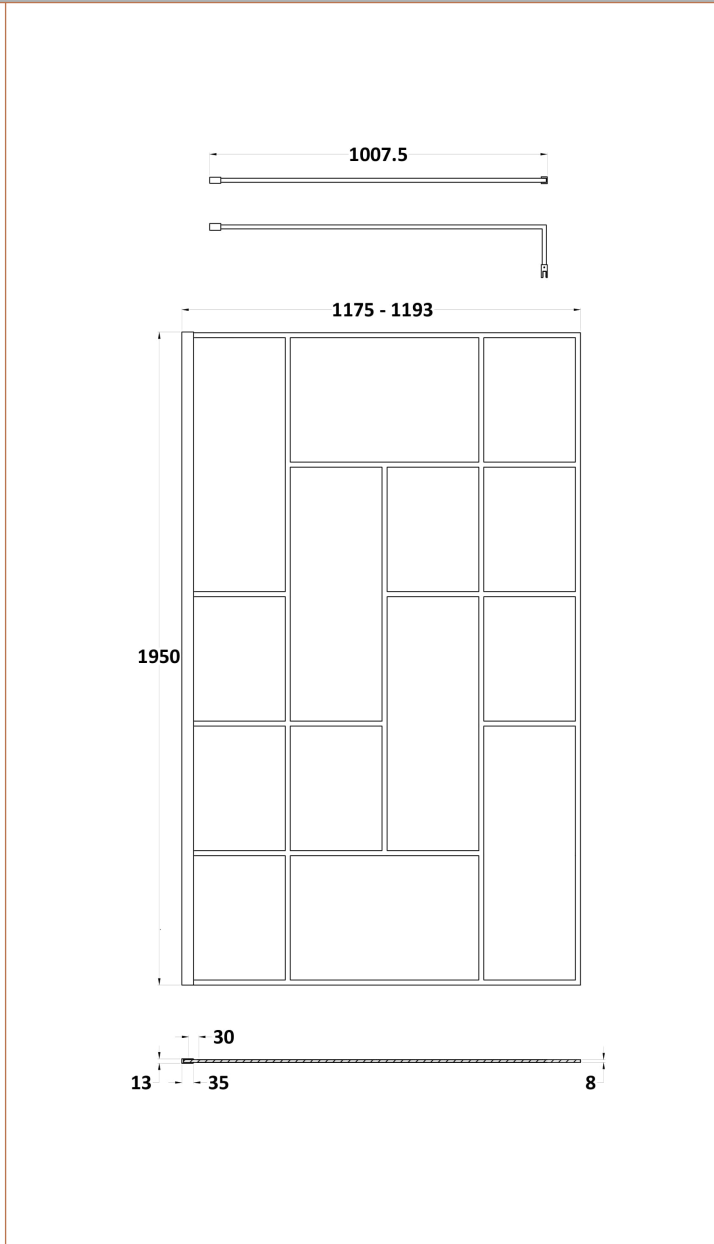

Sales Code: WRSFB12

Description: ABSTRACT Wetroom Screen 1200X1950x8

Product Dimensions

Height (mm):	1950
Width (mm):	1193
Depth (mm):	14
Nett Weight (kg):	52.7

Packaging Dimensions

Height (mm):	60
Width (mm):	1250
Length (mm):	2070
Gross Weight (kg):	53.2

Packaging Data

Box Colour:	Brown Cardboard Box - Printed
Box Qty:	1
Label Size:	x
Label Colour:	Not Applicable
Label Qty:	0

Outer Box Dimensions (If Applicable)

Height (mm):	
Width (mm):	
Depth (mm):	
Length (mm):	
Gross Weight (kg):	
Barcode:	5056462614175

Product Details

Country of Origin:	China
Fitting Instruction:	No
CE Approval:	Yes
Profile Material:	Aluminium
Profile Finish:	Matt Black
Adjustments (mm):	1175mm-1193mm
Entry Width (mm):	N/A
Swing In Dim (mm):	N/A
Swing Out Dim (mm):	N/A
Radius (mm):	Not Applicable
Glass Thickness (mm):	8
Easy Fit:	No
Easy Clean:	No
Handle Style:	Not Applicable
Handle Material:	Not Applicable
Enclosure Design:	Frameless
Wheel Type:	Not Applicable
Support Bar Included:	Support Bar Included
Extras:	None