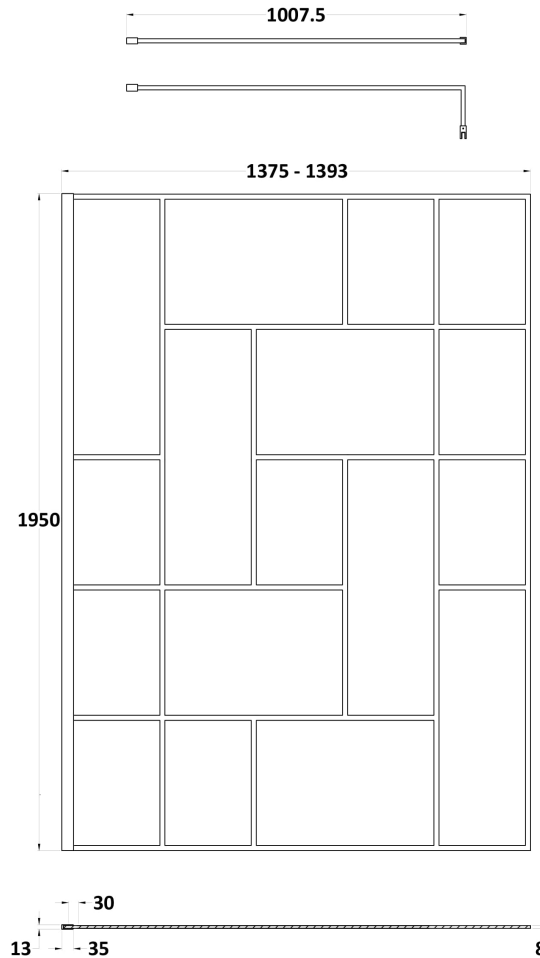

Sales Code: WRSFB14

Description: ABSTRACT Wetroom Screen 1400X1950x8

**Product Dimensions**

Height (mm):	1950
Width (mm):	1393
Depth (mm):	14
Nett Weight (kg):	62.2

**Packaging Dimensions**

Height (mm):	60
Width (mm):	1450
Length (mm):	2070
Gross Weight (kg):	62.7

**Packaging Data**

Box Colour:	Brown Cardboard Box - Printed
Box Qty:	1
Label Size:	x
Label Colour:	Not Applicable
Label Qty:	0

**Outer Box Dimensions (If Applicable)**

Height (mm):	
Width (mm):	
Depth (mm):	
Length (mm):	
Gross Weight (kg):	
Barcode:	5056462614182

**Product Details**

Country of Origin:	China
Fitting Instruction:	No
CE Approval:	Yes
Profile Material:	Aluminium
Profile Finish:	Matt Black
Adjustments (mm):	1375mm-1393mm
Entry Width (mm):	N/A
Swing In Dim (mm):	N/A
Swing Out Dim (mm):	N/A
Radius (mm):	Not Applicable
Glass Thickness (mm):	8
Easy Fit:	No
Easy Clean:	No
Handle Style:	Not Applicable
Handle Material:	Not Applicable
Enclosure Design:	Frameless
Wheel Type:	Not Applicable
Support Bar Included:	Support Bar Included
Extras:	None