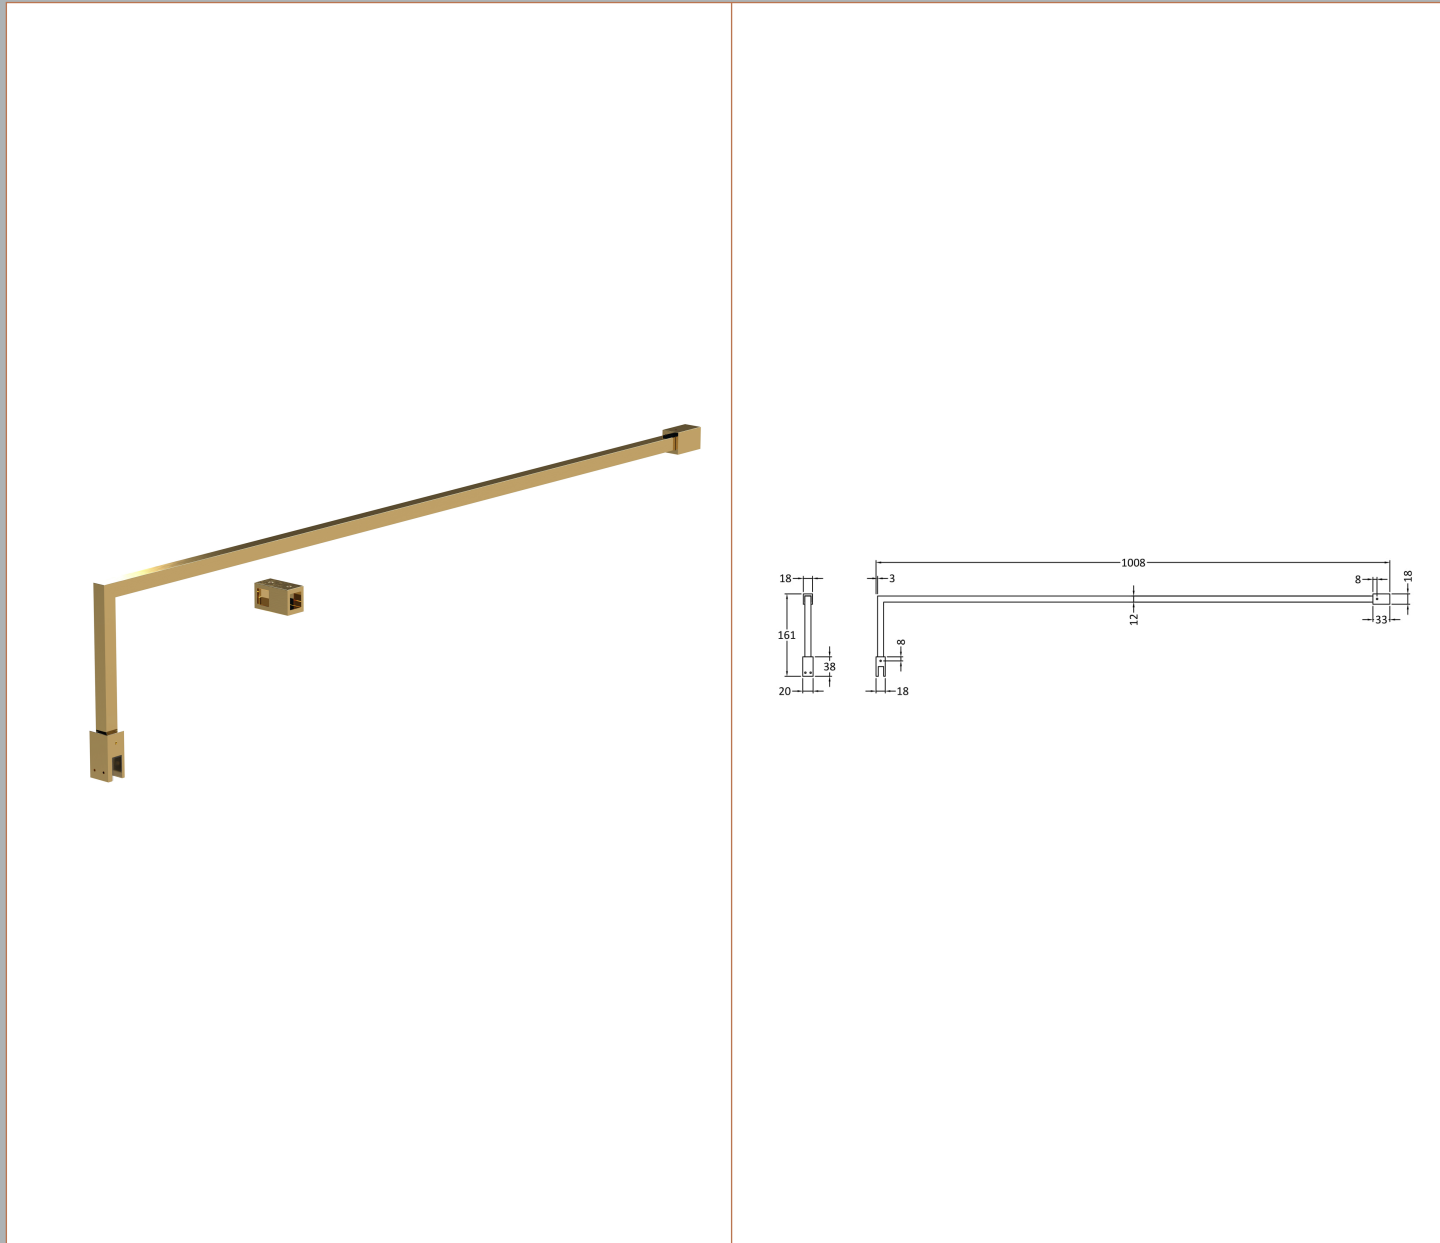

Sales Code: FIX025

Description: Wetroom Screen Support Arm

Product Dimensions

Height (mm):	15
Width (mm):	150
Depth (mm):	1000
Nett Weight (kg):	0.67

Packaging Dimensions

Height (mm):	35
Width (mm):	160
Length (mm):	1020
Gross Weight (kg):	0.7

Packaging Data

Box Colour:	Brown Cardboard Box
Box Qty:	1
Label Size:	100 x 50
Label Colour:	White Label
Label Qty:	1

Outer Box Dimensions (If Applicable)

Height (mm):	
Width (mm):	
Depth (mm):	
Length (mm):	
Gross Weight (kg):	
Barcode:	5056462611884

Product Details

Country of Origin:	China
Fitting Instruction:	No
CE Approval:	N/A
Profile Material:	Stainless Steel
Profile Finish:	Brushed Brass
Adjustments (mm):	N/A
Entry Width (mm):	N/A
Swing In Dim (mm):	N/A
Swing Out Dim (mm):	N/A
Radius (mm):	Not Applicable
Glass Thickness (mm):	
Easy Fit:	Not Applicable
Easy Clean:	Not Applicable
Handle Style:	Not Applicable
Handle Material:	Not Applicable
Enclosure Design:	Not Applicable
Wheel Type:	Not Applicable
Support Bar Included:	
Extras:	None