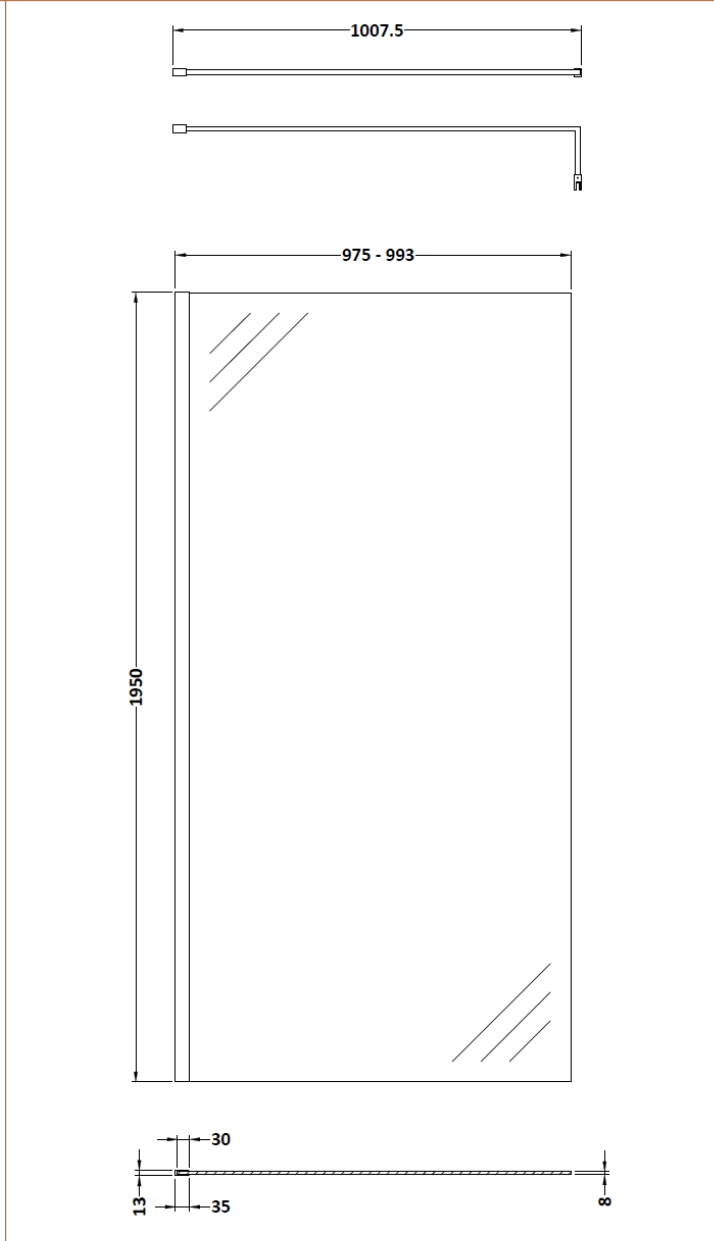

Sales Code: WRSOBB10

Description: 1000 Wetroom Screen Outer Frame 1950X8mm

Packaging Details

Barcode: 5056462638256

Sales Code: WRSB1000

Description: Wetroom Screen 1000 X1950mm

**Product Dimensions**

Height (mm):	1950
Width (mm):	1000
Depth (mm):	14
Nett Weight (kg):	42.4

**Packaging Dimensions**

Height (mm):	65
Width (mm):	1085
Length (mm):	2010
Gross Weight (kg):	42.4

**Packaging Data**

Box Colour:	Brown Cardboard Box - Printed
Box Qty:	1
Label Size:	100 x 50
Label Colour:	Not Applicable
Label Qty:	0

**Outer Box Dimensions (If Applicable)**

Height (mm):	
Width (mm):	
Depth (mm):	
Length (mm):	
Gross Weight (kg):	
Barcode:	5055369007462

**Product Details**

Country of Origin:	China
Fitting Instruction:	No
CE Approval:	Yes
Profile Material:	Aluminium
Profile Finish:	Polished Chrome
Adjustments (mm):	975mm-993mm
Entry Width (mm):	N/A
Swing In Dim (mm):	N/A
Swing Out Dim (mm):	N/A
Radius (mm):	Not Applicable
Glass Thickness (mm):	8
Easy Fit:	No
Easy Clean:	Yes
Handle Style:	Not Applicable
Handle Material:	Not Applicable
Enclosure Design:	Frameless
Wheel Type:	Not Applicable
Support Bar Included:	Support Bar Included
Extras:	None

Sales Code: WRSF015U

Description: 1950mm W/R Decorative Profile Undrilled

**Product Dimensions**

Height (mm):	1950
Width (mm):	34
Depth (mm):	13
Nett Weight (kg):	0.8

**Packaging Dimensions**

Height (mm):	45
Width (mm):	185
Length (mm):	1970
Gross Weight (kg):	0.8