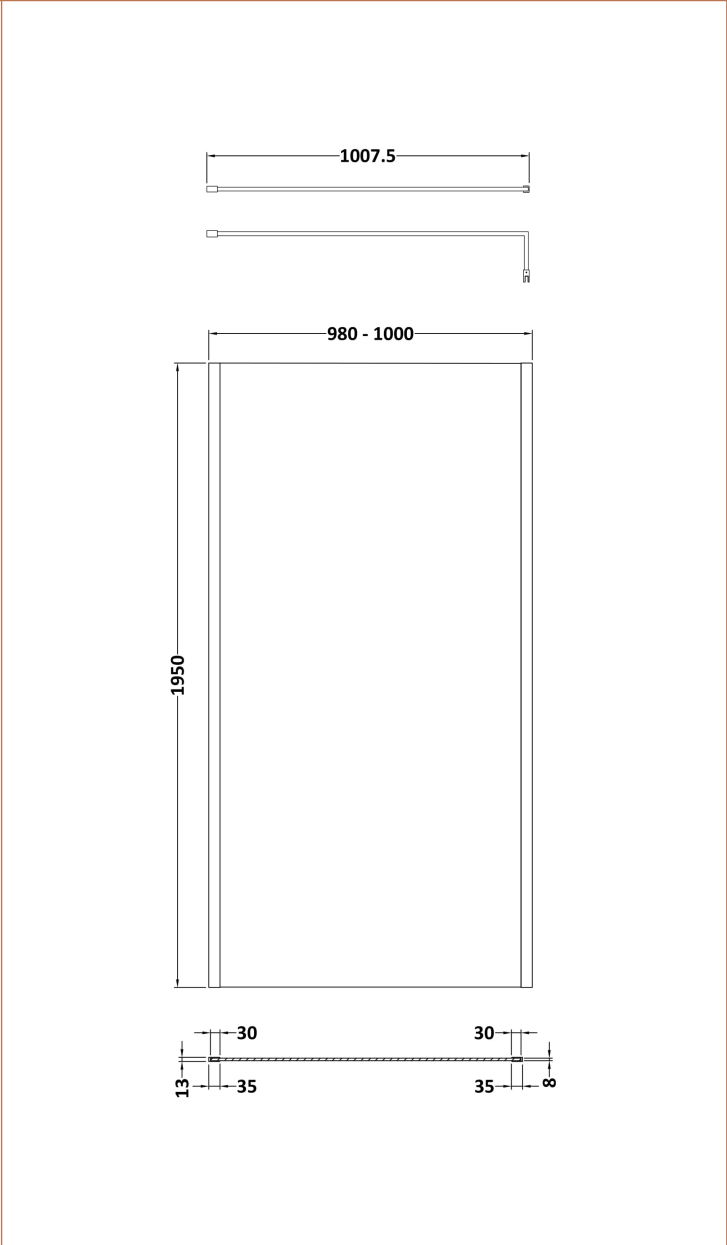

Sales Code: WRSOBB10

Description: 1000 Wetroom Screen Outer Frame 1950X8mm

Packaging Details

Barcode: 5056462638256

Sales Code: WRSB1000

Description: Wetroom Screen 1000 X1950mm

**Product Dimensions**

Height (mm):	1950
Width (mm):	1000
Depth (mm):	14
Nett Weight (kg):	42.4

**Packaging Dimensions**

Height (mm):	65
Width (mm):	1085
Length (mm):	2010
Gross Weight (kg):	42.4

**Packaging Data**

Box Colour:	Brown Cardboard Box - Printed
Box Qty:	1
Label Size:	100 x 50
Label Colour:	Not Applicable
Label Qty:	0

**Outer Box Dimensions (If Applicable)**

Height (mm):	
Width (mm):	
Depth (mm):	
Length (mm):	
Gross Weight (kg):	
Barcode:	5055369007462

**Product Details**

Country of Origin:	China
Fitting Instruction:	No
CE Approval:	Yes
Profile Material:	Aluminium
Profile Finish:	Polished Chrome
Adjustments (mm):	975mm-993mm
Entry Width (mm):	N/A
Swing In Dim (mm):	N/A
Swing Out Dim (mm):	N/A
Radius (mm):	Not Applicable
Glass Thickness (mm):	8
Easy Fit:	No
Easy Clean:	Yes
Handle Style:	Not Applicable
Handle Material:	Not Applicable
Enclosure Design:	Frameless
Wheel Type:	Not Applicable
Support Bar Included:	Support Bar Included
Extras:	None

Sales Code: WRSF015U

Description: 1950mm W/R Decorative Profile Undrilled

**Product Dimensions**

Height (mm):	1950
Width (mm):	34
Depth (mm):	13
Nett Weight (kg):	0.8

**Packaging Dimensions**

Height (mm):	45
Width (mm):	185
Length (mm):	1970
Gross Weight (kg):	0.8