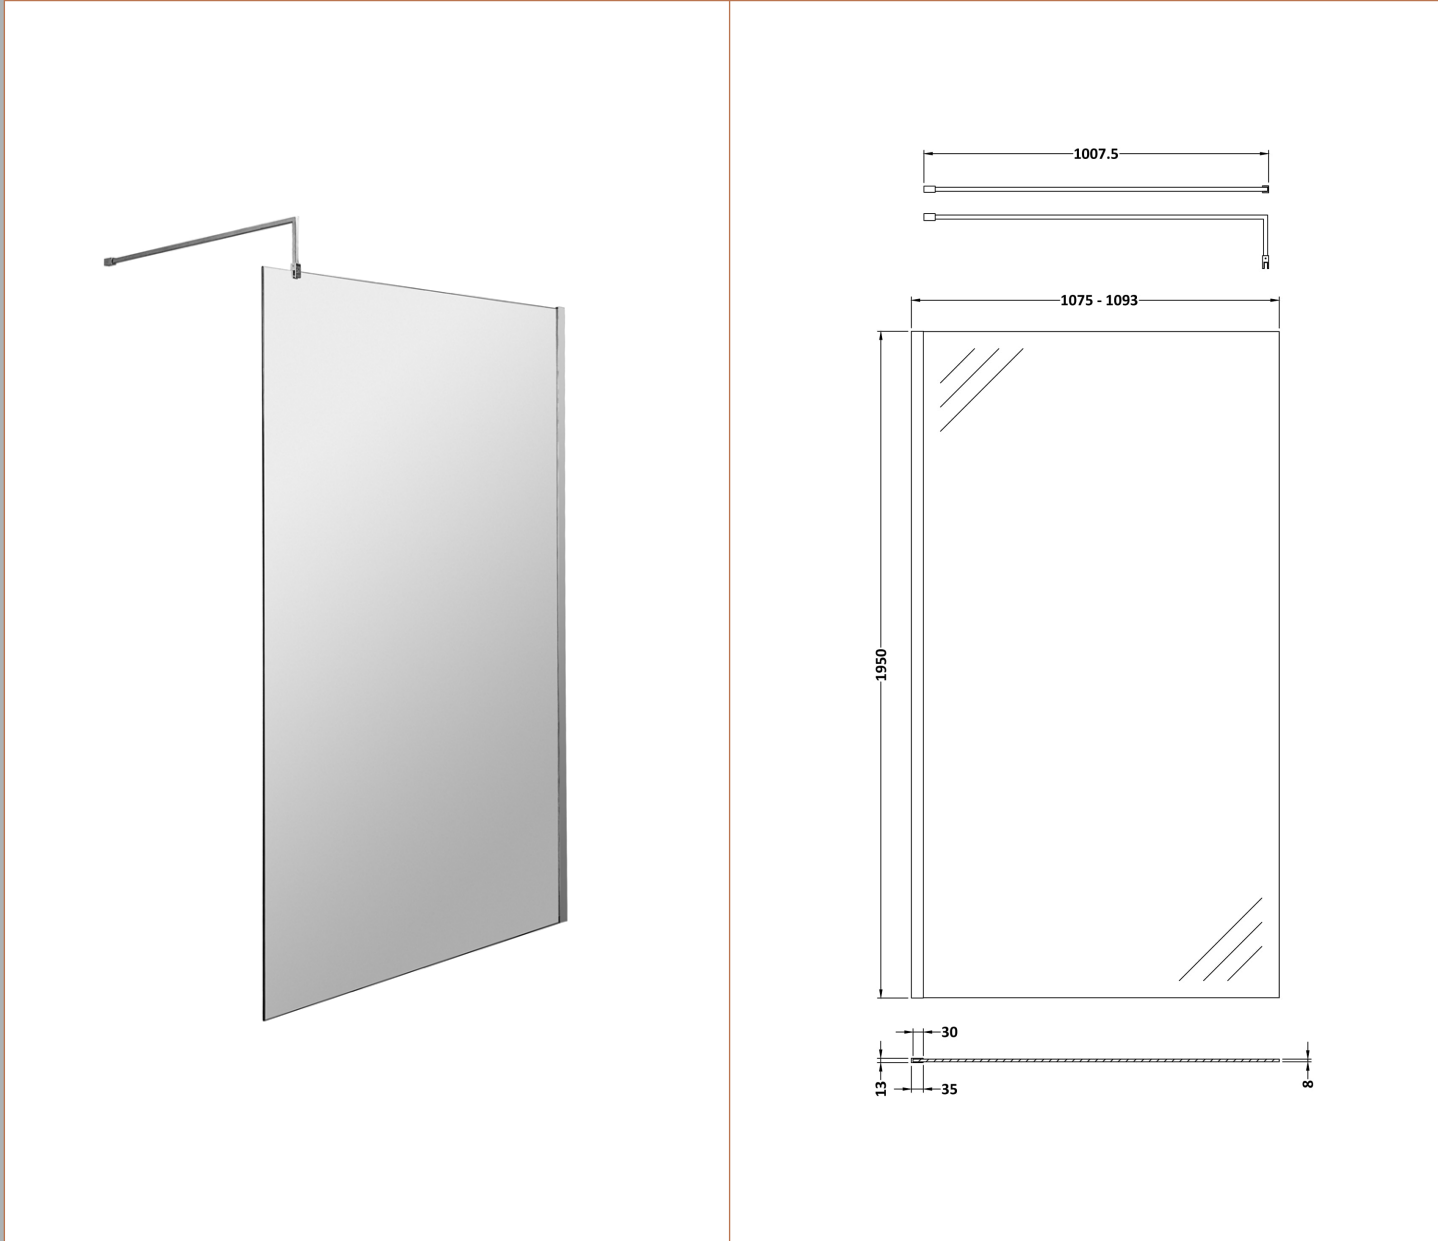

Sales Code: WRSB1100

Description: 1100X1950 Wetroom Screen Inc Support Bar

Product Dimensions

Height (mm):	1950
Width (mm):	1100
Depth (mm):	14
Nett Weight (kg):	48.8

Packaging Dimensions

Height (mm):	2070
Width (mm):	1150
Length (mm):	60
Gross Weight (kg):	48.8

Packaging Data

Box Colour:	Brown Cardboard Box - Printed
Box Qty:	1
Label Size:	100 x 50
Label Colour:	Not Applicable
Label Qty:	0

Outer Box Dimensions (If Applicable)

Height (mm):	
Width (mm):	
Depth (mm):	
Length (mm):	
Gross Weight (kg):	
Barcode:	5055275871157

Product Details

Country of Origin:	China
Fitting Instruction:	No
CE Approval:	Yes
Profile Material:	Aluminium
Profile Finish:	Polished Chrome
Adjustments (mm):	1075mm-1093mm
Entry Width (mm):	N/A
Swing In Dim (mm):	N/A
Swing Out Dim (mm):	N/A
Radius (mm):	Not Applicable
Glass Thickness (mm):	8
Easy Fit:	No
Easy Clean:	Yes
Handle Style:	Not Applicable
Handle Material:	Not Applicable
Enclosure Design:	Frameless
Wheel Type:	Not Applicable
Support Bar Included:	Support Bar Included
Extras:	None