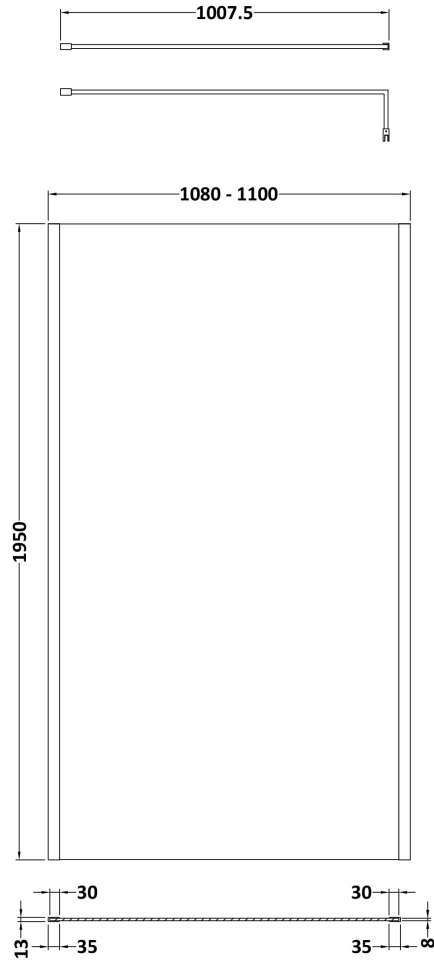

Sales Code: WRSOBB11

Description: 1100 Wetroom Screen Outer Frame 1950X8mm

Packaging Details

Barcode: 5056462638263