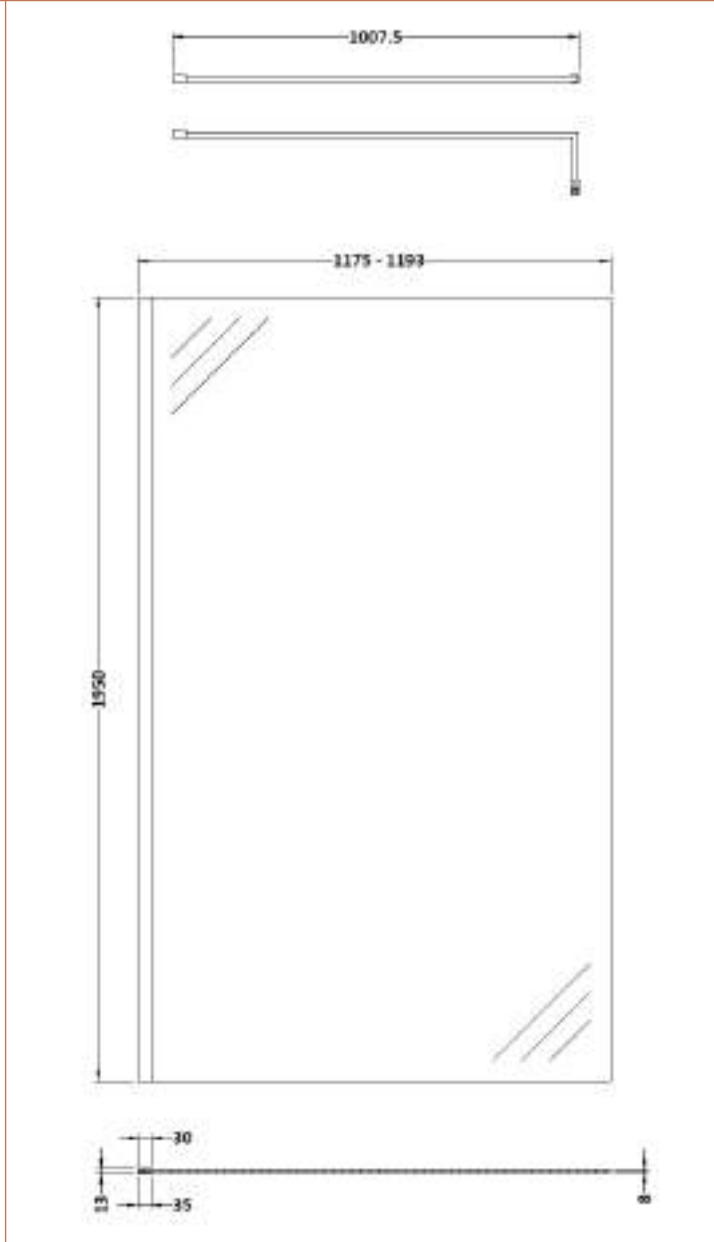

Sales Code: WRSOBB12

Description: 1200 Wetroom Screen Outer Frame 1950X8mm

Packaging Details

Barcode: 5056462638270

Sales Code: WRSB1200

Description: Wetroom Screen 1200 X1950mm

Product Dimensions

Height (mm):	1950
Width (mm):	1200
Depth (mm):	14
Nett Weight (kg):	50.4

Packaging Dimensions

Height (mm):	65
Width (mm):	1250
Length (mm):	2010
Gross Weight (kg):	50.4

Packaging Data

Box Colour:	Brown Cardboard Box - Printed
Box Qty:	1
Label Size:	100 x 50
Label Colour:	Not Applicable
Label Qty:	0

Outer Box Dimensions (If Applicable)

Height (mm):	
Width (mm):	
Depth (mm):	
Length (mm):	
Gross Weight (kg):	
Barcode:	5055369007479

Product Details

Country of Origin:	China
Fitting Instruction:	No
CE Approval:	Yes
Profile Material:	Aluminium
Profile Finish:	Polished Chrome
Adjustments (mm):	1175mm-1193mm
Entry Width (mm):	N/A
Swing In Dim (mm):	N/A
Swing Out Dim (mm):	N/A
Radius (mm):	Not Applicable
Glass Thickness (mm):	8
Easy Fit:	No
Easy Clean:	Yes
Handle Style:	Not Applicable
Handle Material:	Not Applicable
Enclosure Design:	Frameless
Wheel Type:	Not Applicable
Support Bar Included:	Support Bar Included
Extras:	None

Sales Code: WRSF015U

Description: 1950mm W/R Decorative Profile Undrilled

Product Dimensions

Height (mm):	1950
Width (mm):	34
Depth (mm):	13
Nett Weight (kg):	0.8

Packaging Dimensions

Height (mm):	45
Width (mm):	185
Length (mm):	1970
Gross Weight (kg):	0.8