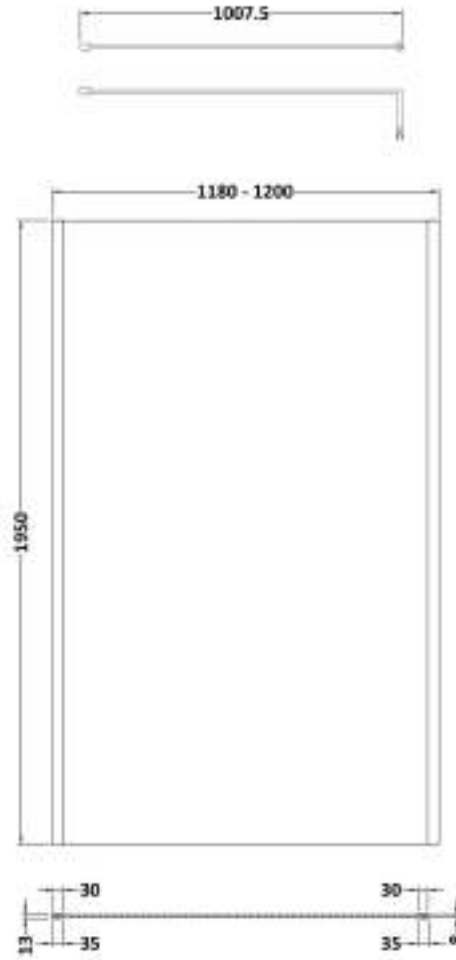

Sales Code: WRSOBB12

Description: 1200 Wetroom Screen Outer Frame 1950X8mm

Packaging Details

Barcode: 5056462638270

Sales Code: WRSB1200

Description: Wetroom Screen 1200 X1950mm

Product Dimensions

Height (mm):	1950
Width (mm):	1200
Depth (mm):	14
Nett Weight (kg):	50.4

Packaging Dimensions

Height (mm):	65
Width (mm):	1250
Length (mm):	2010
Gross Weight (kg):	50.4

Packaging Data

Box Colour:	Brown Cardboard Box - Printed
Box Qty:	1
Label Size:	100 x 50
Label Colour:	Not Applicable
Label Qty:	0

Outer Box Dimensions (If Applicable)

Height (mm):	
Width (mm):	
Depth (mm):	
Length (mm):	
Gross Weight (kg):	
Barcode:	5055369007479

Product Details

Country of Origin:	China
Fitting Instruction:	No
CE Approval:	Yes
Profile Material:	Aluminium
Profile Finish:	Polished Chrome
Adjustments (mm):	1175mm-1193mm
Entry Width (mm):	N/A
Swing In Dim (mm):	N/A
Swing Out Dim (mm):	N/A
Radius (mm):	Not Applicable
Glass Thickness (mm):	8
Easy Fit:	No
Easy Clean:	Yes
Handle Style:	Not Applicable
Handle Material:	Not Applicable
Enclosure Design:	Frameless
Wheel Type:	Not Applicable
Support Bar Included:	Support Bar Included
Extras:	None

Sales Code: WRSF015U

Description: 1950mm W/R Decorative Profile Undrilled

Product Dimensions

Height (mm):	1950
Width (mm):	34
Depth (mm):	13
Nett Weight (kg):	0.8

Packaging Dimensions

Height (mm):	45
Width (mm):	185
Length (mm):	1970
Gross Weight (kg):	0.8