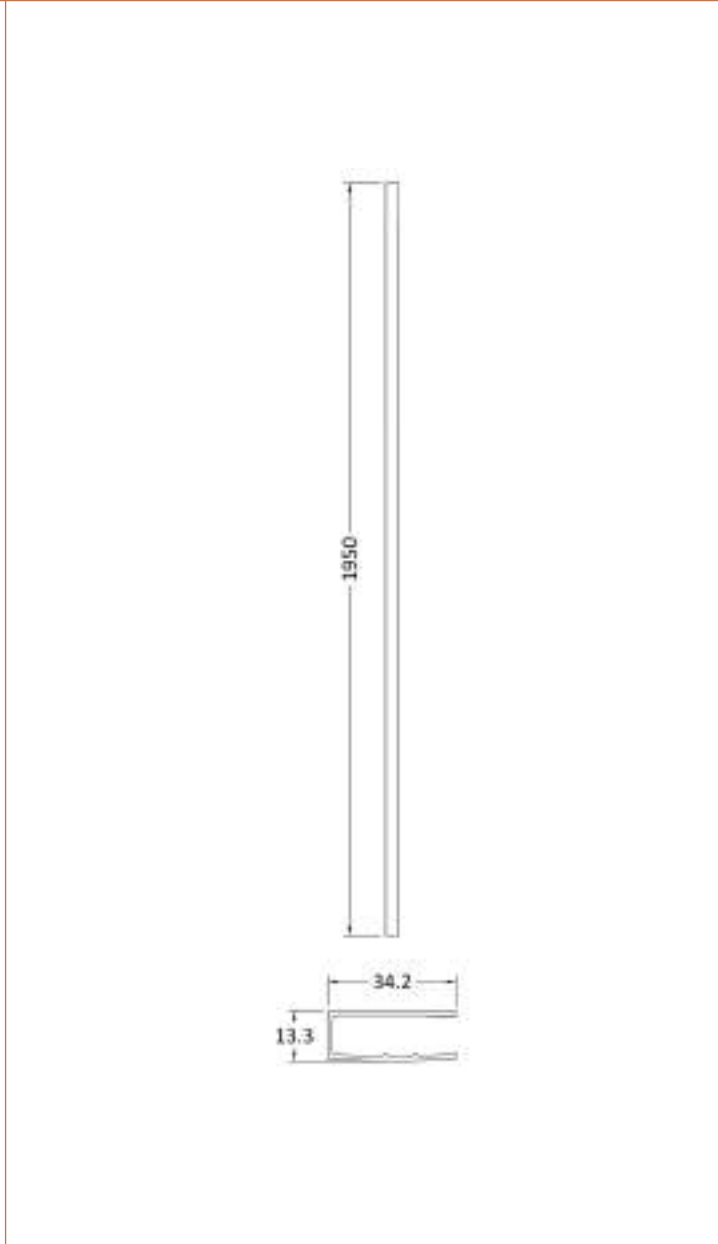

Outer Box Dimensions (If Applicable)

Height (mm):	
Width (mm):	
Depth (mm):	
Length (mm):	
Gross Weight (kg):	
Barcode:	5055369007479

Product Details

Country of Origin:	China
Fitting Instruction:	No
CE Approval:	Yes
Profile Material:	Aluminium
Profile Finish:	Polished Chrome
Adjustments (mm):	1175mm-1193mm
Entry Width (mm):	N/A
Swing In Dim (mm):	N/A
Swing Out Dim (mm):	N/A
Radius (mm):	Not Applicable
Glass Thickness (mm):	8
Easy Fit:	No
Easy Clean:	Yes
Handle Style:	Not Applicable
Handle Material:	Not Applicable
Enclosure Design:	Frameless
Wheel Type:	Not Applicable
Support Bar Included:	Support Bar Included
Extras:	None

Sales Code: WRSF015

Description: Wetroom Wall Channel 1950mm Brass

Product Dimensions

Height (mm):	1950
Width (mm):	
Depth (mm):	
Nett Weight (kg):	0.8

Packaging Dimensions

Height (mm):	45
Width (mm):	185
Length (mm):	1970
Gross Weight (kg):	0.8

Packaging Data

Box Colour:	Brown Cardboard Box - Printed
Box Qty:	1
Label Size:	100 x 50
Label Colour:	White Label
Label Qty:	1

Outer Box Dimensions (If Applicable)

Height (mm):	
Width (mm):	
Depth (mm):	
Length (mm):	
Gross Weight (kg):	
Barcode:	5056462611860

Sales Code: WRSF015U

Description: 1950mm W/R Decorative Profile Undrilled

Product Dimensions

Height (mm):	1950
Width (mm):	34
Depth (mm):	13
Nett Weight (kg):	0.8

Packaging Dimensions

Height (mm):	45
Width (mm):	185
Length (mm):	1970
Gross Weight (kg):	0.8