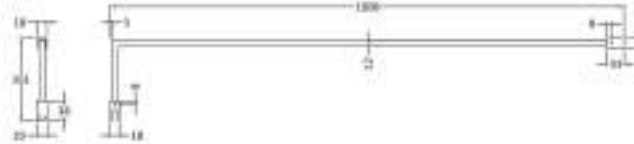

Sales Code: FIX025

Description: Wetroom Screen Support Arm

Product Dimensions

Height (mm):	15
Width (mm):	150
Depth (mm):	1000
Nett Weight (kg):	0.67

Packaging Dimensions

Height (mm):	35
Width (mm):	160
Length (mm):	1020
Gross Weight (kg):	0.7

Packaging Data

Box Colour:	Brown Cardboard Box
Box Qty:	1
Label Size:	100 x 50
Label Colour:	White Label
Label Qty:	1

Outer Box Dimensions (If Applicable)

Height (mm):	
Width (mm):	
Depth (mm):	
Length (mm):	
Gross Weight (kg):	
Barcode:	5056462611884

Product Details

Country of Origin:	China
Fitting Instruction:	No
CE Approval:	N/A
Profile Material:	Stainless Steel
Profile Finish:	Brushed Brass
Adjustments (mm):	N/A
Entry Width (mm):	N/A
Swing In Dim (mm):	N/A
Swing Out Dim (mm):	N/A
Radius (mm):	Not Applicable
Glass Thickness (mm):	
Easy Fit:	Not Applicable
Easy Clean:	Not Applicable
Handle Style:	Not Applicable
Handle Material:	Not Applicable
Enclosure Design:	Not Applicable
Wheel Type:	Not Applicable
Support Bar Included:	
Extras:	None