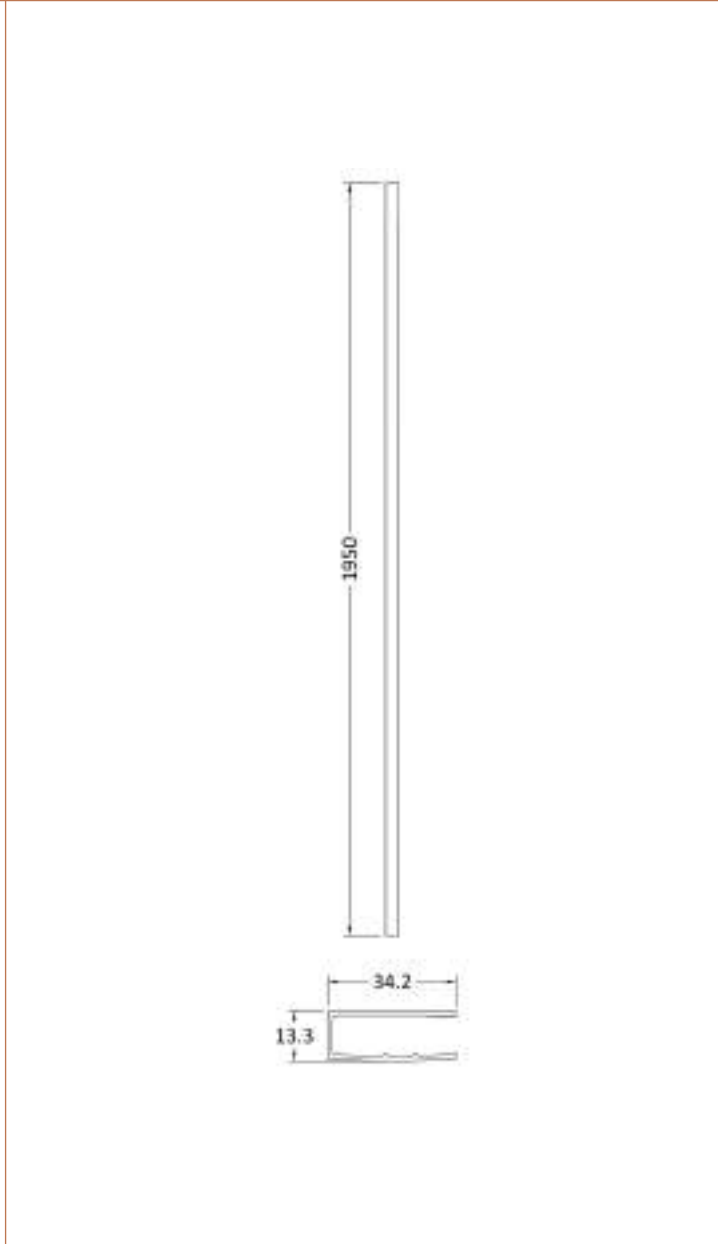

Outer Box Dimensions (If Applicable)

Height (mm):	
Width (mm):	
Depth (mm):	
Length (mm):	
Gross Weight (kg):	
Barcode:	5055369007486

Product Details

Country of Origin:	China
Fitting Instruction:	No
CE Approval:	Yes
Profile Material:	Aluminium
Profile Finish:	Polished Chrome
Adjustments (mm):	1375mm-1393mm
Entry Width (mm):	N/A
Swing In Dim (mm):	N/A
Swing Out Dim (mm):	N/A
Radius (mm):	Not Applicable
Glass Thickness (mm):	8
Easy Fit:	No
Easy Clean:	Yes
Handle Style:	Not Applicable
Handle Material:	Not Applicable
Enclosure Design:	Frameless
Wheel Type:	Not Applicable
Support Bar Included:	Support Bar Included
Extras:	None

Sales Code: WRSF015

Description: Wetroom Wall Channel 1950mm Brass

Product Dimensions

Height (mm):	1950
Width (mm):	
Depth (mm):	
Nett Weight (kg):	0.8

Packaging Dimensions

Height (mm):	45
Width (mm):	185
Length (mm):	1970
Gross Weight (kg):	0.8

Packaging Data

Box Colour:	Brown Cardboard Box - Printed
Box Qty:	1
Label Size:	100 x 50
Label Colour:	White Label
Label Qty:	1

Outer Box Dimensions (If Applicable)

Height (mm):	
Width (mm):	
Depth (mm):	
Length (mm):	
Gross Weight (kg):	
Barcode:	5056462611860

Sales Code: WRSF015U

Description: 1950mm W/R Decorative Profile Undrilled

Product Dimensions

Height (mm):	1950
Width (mm):	34
Depth (mm):	13
Nett Weight (kg):	0.8

Packaging Dimensions

Height (mm):	45
Width (mm):	185
Length (mm):	1970
Gross Weight (kg):	0.8