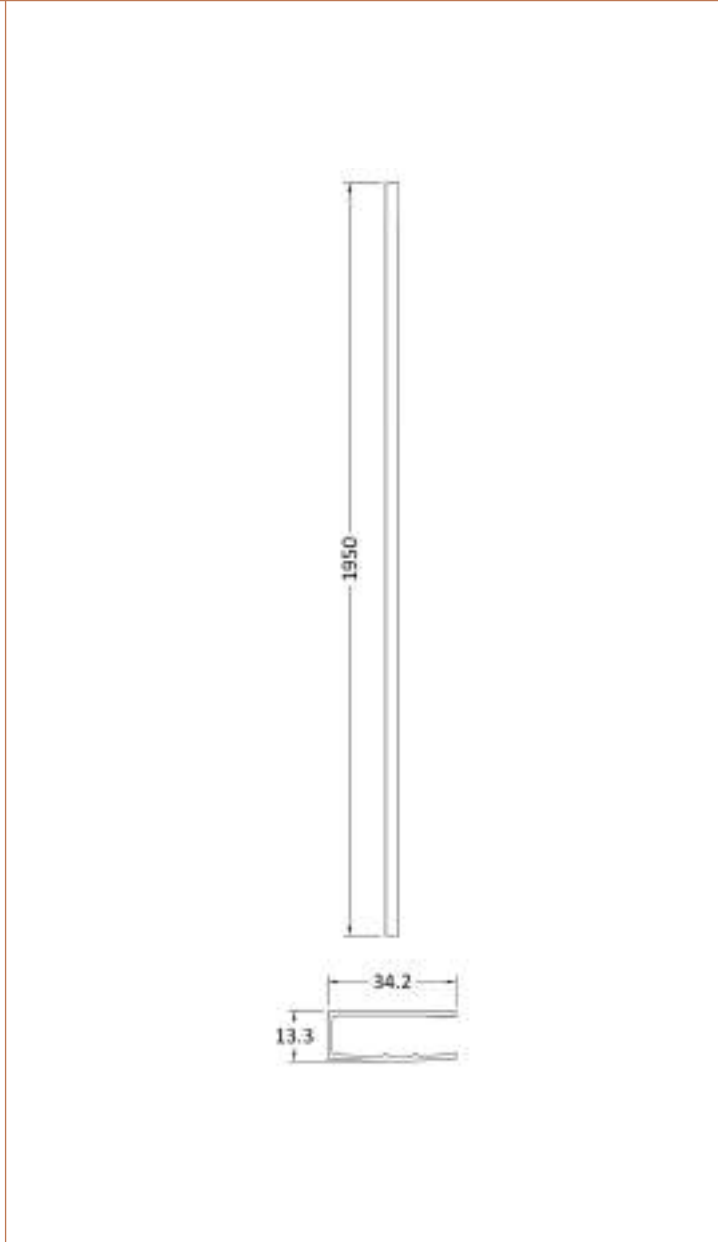

Packaging Dimensions

Height (mm):	65
Width (mm):	1485
Length (mm):	2010
Gross Weight (kg):	58.3

Packaging Data

Box Colour:	Brown Cardboard Box - Printed
Box Qty:	1
Label Size:	100 x 50
Label Colour:	Not Applicable
Label Qty:	0

Outer Box Dimensions (If Applicable)

Height (mm):	
Width (mm):	
Depth (mm):	
Length (mm):	
Gross Weight (kg):	
Barcode:	5055369007486

Product Details

Country of Origin:	China
Fitting Instruction:	No
CE Approval:	Yes
Profile Material:	Aluminium
Profile Finish:	Polished Chrome
Adjustments (mm):	1375mm-1393mm
Entry Width (mm):	N/A
Swing In Dim (mm):	N/A
Swing Out Dim (mm):	N/A
Radius (mm):	Not Applicable
Glass Thickness (mm):	8
Easy Fit:	No
Easy Clean:	Yes
Handle Style:	Not Applicable
Handle Material:	Not Applicable
Enclosure Design:	Frameless
Wheel Type:	Not Applicable
Support Bar Included:	Support Bar Included
Extras:	None

Sales Code: WRSF015

Description: Wetroom Wall Channel 1950mm Brass

Product Dimensions

Height (mm):	1950
Width (mm):	
Depth (mm):	
Nett Weight (kg):	0.8

Packaging Dimensions

Height (mm):	45
Width (mm):	185
Length (mm):	1970
Gross Weight (kg):	0.8

Sales Code: WRSF015U

Description: 1950mm W/R Decorative Profile Undrilled

Product Dimensions

Height (mm):	1950
Width (mm):	34
Depth (mm):	13
Nett Weight (kg):	0.8

Packaging Dimensions

Height (mm):	45
Width (mm):	185
Length (mm):	1970
Gross Weight (kg):	0.8