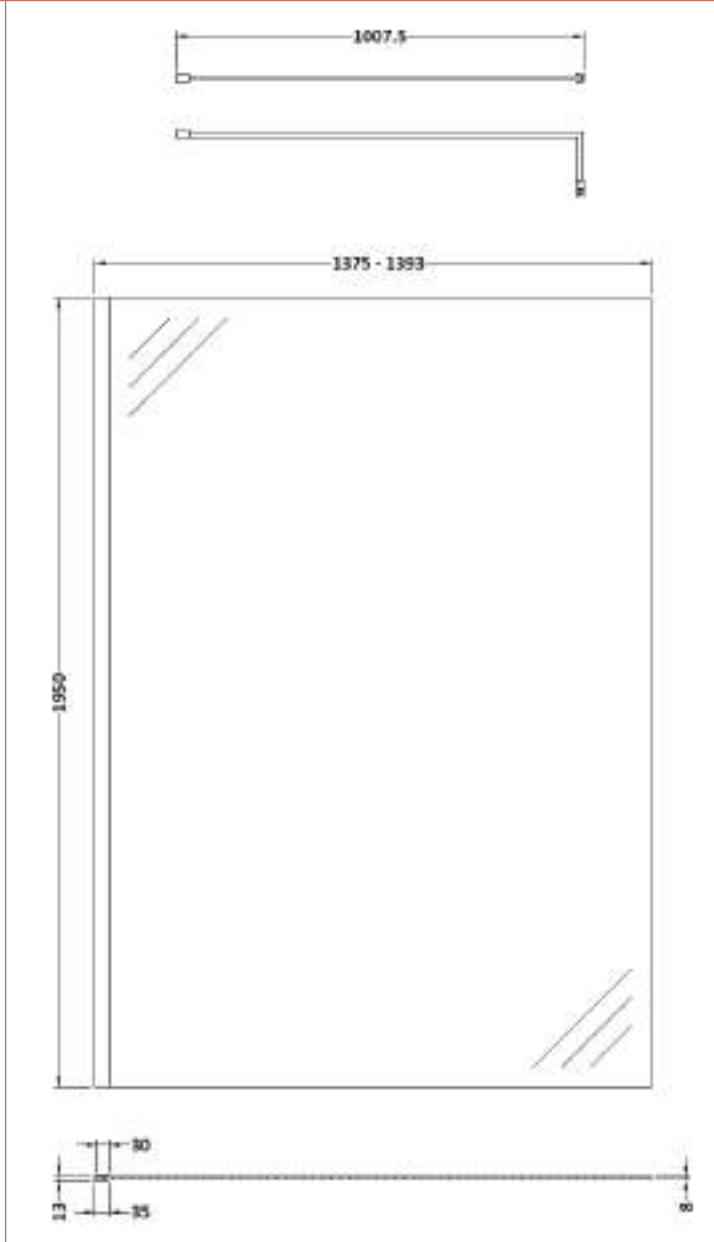

Sales Code: WRSOBB14

Description: 1400 Wetroom Screen Outer Frame 1950X8mm

Packaging Details

Barcode: 5056462638287

Sales Code: WRSB1400

Description: Wetroom Screen 1400 X1950mm

Product Dimensions

Height (mm):	1950
Width (mm):	1400
Depth (mm):	14
Nett Weight (kg):	58.3

Packaging Dimensions

Height (mm):	65
Width (mm):	1485
Length (mm):	2010
Gross Weight (kg):	58.3

Packaging Data

Box Colour:	Brown Cardboard Box - Printed
Box Qty:	1
Label Size:	100 x 50
Label Colour:	Not Applicable
Label Qty:	0

Outer Box Dimensions (If Applicable)

Height (mm):	
Width (mm):	
Depth (mm):	
Length (mm):	
Gross Weight (kg):	
Barcode:	5055369007486

Product Details

Country of Origin:	China
Fitting Instruction:	No
CE Approval:	Yes
Profile Material:	Aluminium
Profile Finish:	Polished Chrome
Adjustments (mm):	1375mm-1393mm
Entry Width (mm):	N/A
Swing In Dim (mm):	N/A
Swing Out Dim (mm):	N/A
Radius (mm):	Not Applicable
Glass Thickness (mm):	8
Easy Fit:	No
Easy Clean:	Yes
Handle Style:	Not Applicable
Handle Material:	Not Applicable
Enclosure Design:	Frameless
Wheel Type:	Not Applicable
Support Bar Included:	Support Bar Included
Extras:	None

Sales Code: WRSF015U

Description: 1950mm W/R Decorative Profile Undrilled

Product Dimensions

Height (mm):	1950
Width (mm):	34
Depth (mm):	13
Nett Weight (kg):	0.8

Packaging Dimensions

Height (mm):	45
Width (mm):	185
Length (mm):	1970
Gross Weight (kg):	0.8