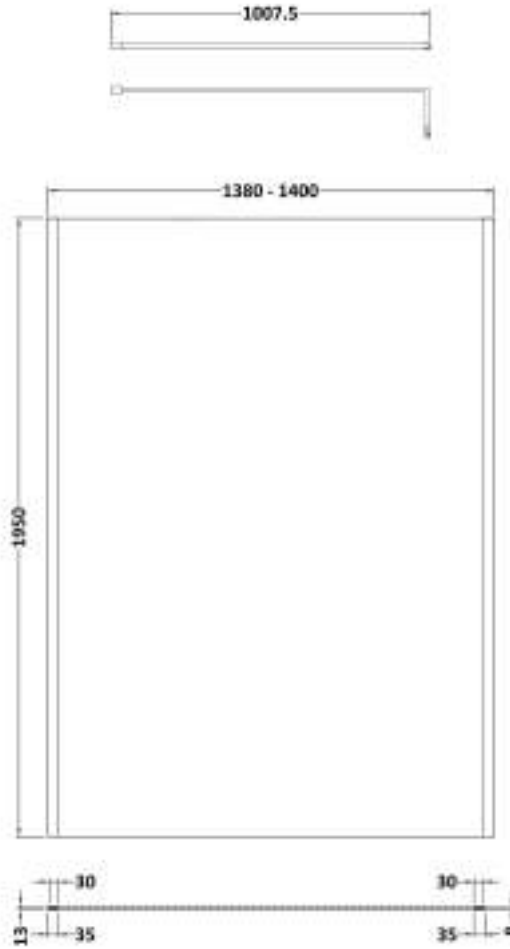

Sales Code: WRSOBB14

Description: 1400 Wetroom Screen Outer Frame 1950X8mm

Packaging Details

Barcode: 5056462638287

Sales Code: WRSB1400

Description: Wetroom Screen 1400 X1950mm

Product Dimensions

Height (mm):	1950
Width (mm):	1400
Depth (mm):	14
Nett Weight (kg):	58.3

Packaging Dimensions

Height (mm):	65
Width (mm):	1485
Length (mm):	2010
Gross Weight (kg):	58.3

Packaging Data

Box Colour:	Brown Cardboard Box - Printed
Box Qty:	1
Label Size:	100 x 50
Label Colour:	Not Applicable
Label Qty:	0

Outer Box Dimensions (If Applicable)

Height (mm):	
Width (mm):	
Depth (mm):	
Length (mm):	
Gross Weight (kg):	
Barcode:	5055369007486

Product Details

Country of Origin:	China
Fitting Instruction:	No
CE Approval:	Yes
Profile Material:	Aluminium
Profile Finish:	Polished Chrome
Adjustments (mm):	1375mm-1393mm
Entry Width (mm):	N/A
Swing In Dim (mm):	N/A
Swing Out Dim (mm):	N/A
Radius (mm):	Not Applicable
Glass Thickness (mm):	8
Easy Fit:	No
Easy Clean:	Yes
Handle Style:	Not Applicable
Handle Material:	Not Applicable
Enclosure Design:	Frameless
Wheel Type:	Not Applicable
Support Bar Included:	Support Bar Included
Extras:	None

Sales Code: WRSF015U

Description: 1950mm W/R Decorative Profile Undrilled

Product Dimensions

Height (mm):	1950
Width (mm):	34
Depth (mm):	13
Nett Weight (kg):	0.8

Packaging Dimensions

Height (mm):	45
Width (mm):	185
Length (mm):	1970
Gross Weight (kg):	0.8