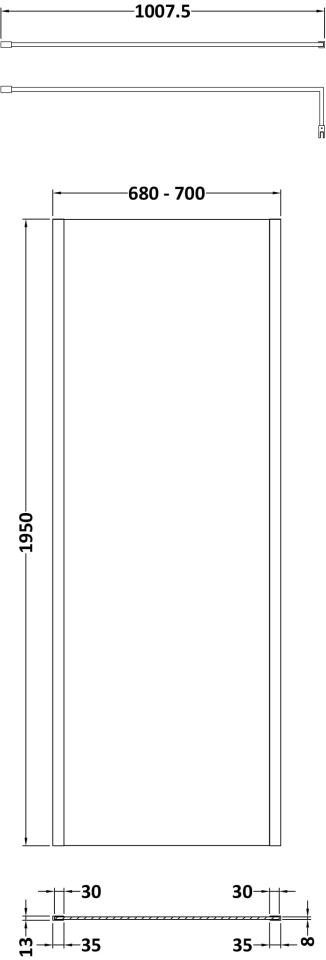

Sales Code: WRSOBB70

Description: 700 Wetroom Screen Outer Frame 1950X8mm

Packaging Details

Barcode: 5056462638218

Sales Code: WRSB700

Description: Wetroom Screen 700 X1950mm

Product Dimensions

Height (mm):	1950
Width (mm):	700
Depth (mm):	14
Nett Weight (kg):	29.44

Packaging Dimensions

Height (mm):	65
Width (mm):	730
Length (mm):	2010
Gross Weight (kg):	29.44

Packaging Data

Box Colour:	Brown Cardboard Box - Printed
Box Qty:	1
Label Size:	100 x 50
Label Colour:	Not Applicable
Label Qty:	0

Outer Box Dimensions (If Applicable)

Height (mm):	
Width (mm):	
Depth (mm):	
Length (mm):	
Gross Weight (kg):	
Barcode:	5055369007424

Product Details

Country of Origin:	China
Fitting Instruction:	No
CE Approval:	Yes
Profile Material:	Aluminium
Profile Finish:	Polished Chrome
Adjustments (mm):	675mm-693mm
Entry Width (mm):	N/A
Swing In Dim (mm):	N/A
Swing Out Dim (mm):	N/A
Radius (mm):	Not Applicable
Glass Thickness (mm):	8
Easy Fit:	No
Easy Clean:	Yes
Handle Style:	Not Applicable
Handle Material:	Not Applicable
Enclosure Design:	Frameless
Wheel Type:	Not Applicable
Support Bar Included:	Support Bar Included
Extras:	None

Sales Code: WRSF015

Description: Wetroom Wall Channel 1950mm Brass

Product Dimensions

Height (mm):	1950
Width (mm):	
Depth (mm):	
Nett Weight (kg):	0.8

Packaging Dimensions

Height (mm):	45
Width (mm):	185
Length (mm):	1970
Gross Weight (kg):	0.8