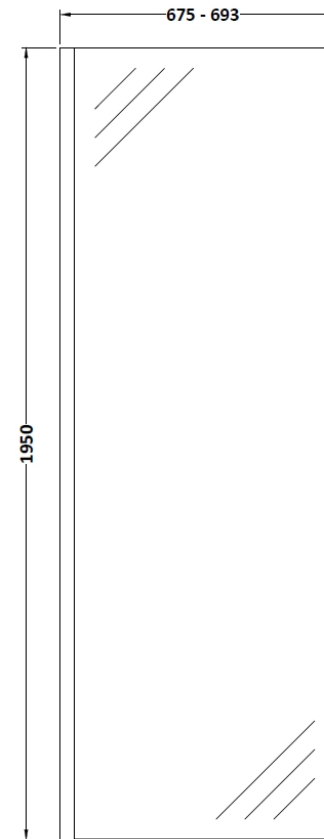

Sales Code: WRSOBB70

Description: 700 Wetroom Screen Outer Frame 1950X8mm

Packaging Details

Barcode: 5056462638218

Sales Code: WRSB700

Description: Wetroom Screen 700 X1950mm

Product Dimensions

Height (mm):	1950
Width (mm):	700
Depth (mm):	14
Nett Weight (kg):	29.44

Packaging Dimensions

Height (mm):	65
Width (mm):	730
Length (mm):	2010
Gross Weight (kg):	29.44

Packaging Data

Box Colour:	Brown Cardboard Box - Printed
Box Qty:	1
Label Size:	100 x 50
Label Colour:	Not Applicable
Label Qty:	0

Outer Box Dimensions (If Applicable)

Height (mm):	
Width (mm):	
Depth (mm):	
Length (mm):	
Gross Weight (kg):	
Barcode:	5055369007424

Product Details

Country of Origin:	China
Fitting Instruction:	No
CE Approval:	Yes
Profile Material:	Aluminium
Profile Finish:	Polished Chrome
Adjustments (mm):	675mm-693mm
Entry Width (mm):	N/A
Swing In Dim (mm):	N/A
Swing Out Dim (mm):	N/A
Radius (mm):	Not Applicable
Glass Thickness (mm):	8
Easy Fit:	No
Easy Clean:	Yes
Handle Style:	Not Applicable
Handle Material:	Not Applicable
Enclosure Design:	Frameless
Wheel Type:	Not Applicable
Support Bar Included:	Support Bar Included
Extras:	None

Sales Code: WRSF015U

Description: 1950mm W/R Decorative Profile Undrilled

Product Dimensions

Height (mm):	1950
Width (mm):	34
Depth (mm):	13
Nett Weight (kg):	0.8

Packaging Dimensions

Height (mm):	45
Width (mm):	185
Length (mm):	1970
Gross Weight (kg):	0.8