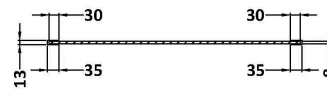

Sales Code: WRSOBB76

Barcode: 5056462638225

Brand: Hudson Reed

Description: Hudson Reed 760mm Outer Framed Wetroom Screen with Support Bar

Product Dimensions

Product	1950 x 760 x 14mm (H x W x D)
Packaged	2070 x 750 x 60mm (H x W x D)
Nett Weight	31.1 kg
Packaged Weight	31.1 kg

Product Details

Country of Origin	China
Product Material	Aluminium
Colour/Finish	Brushed Brass
Style	Contemporary
Easy Clean	Yes
Adjustment Max	760
Adjustment Min	740
Ce Certified	Yes
Declaration Of Performance	Yes
Easy Fit	No
Enclosure Design	Semi-Frameless
Frame Finish	Brushed Brass
Glass Thickness	8 mm
Handles Included	No
Ukca Certified	Yes