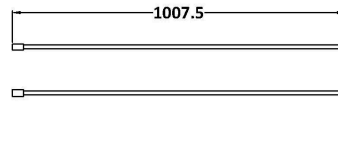

Sales Code: WRSOBB76

Barcode: 5056462638225

Brand: Hudson Reed

Description: Hudson Reed 760mm Outer Framed Wetroom Screen with Support Bar

Product Dimensions

Product	1950 x 760 x 14mm (H x W x D)
Packaged	2070 x 750 x 60mm (H x W x D)
Nett Weight	31.1 kg
Packaged Weight	31.1 kg

Product Details

Country of Origin	China
Product Material	Aluminium
Colour/Finish	Brushed Brass
Style	Contemporary
Easy Clean	Yes
Adjustment Max	760
Adjustment Min	740
Ce Certified	Yes
Declaration Of Performance	Yes
Easy Fit	No
Enclosure Design	Semi-Frameless
Frame Finish	Brushed Brass
Glass Thickness	8 mm
Handles Included	No
Ukca Certified	Yes