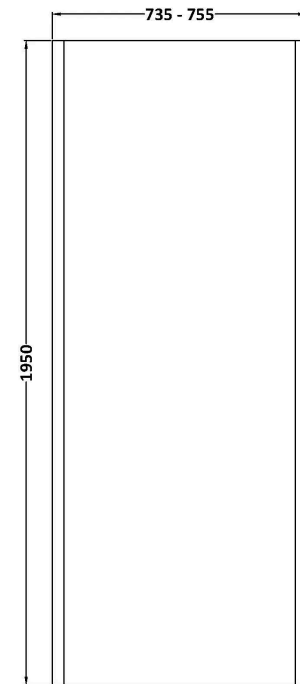

Sales Code: WRSOBB76

Barcode: 5056462638225

Brand: Hudson Reed

Description: Hudson Reed 760mm Outer Framed Wetroom Screen with Support Bar

Product Dimensions

Product	1950 x 760 x 14mm (H x W x D)
Packaged	2070 x 750 x 60mm (H x W x D)
Nett Weight	31.1 kg
Packaged Weight	31.1 kg

Product Details

Country of Origin	China
Product Material	Aluminium
Colour/Finish	Brushed Brass
Style	Contemporary
Easy Clean	Yes
Adjustment Max	760
Adjustment Min	740
Ce Certified	Yes
Declaration Of Performance	Yes
Easy Fit	No
Enclosure Design	Semi-Frameless
Frame Finish	Brushed Brass
Glass Thickness	8 mm
Handles Included	No
Ukca Certified	Yes