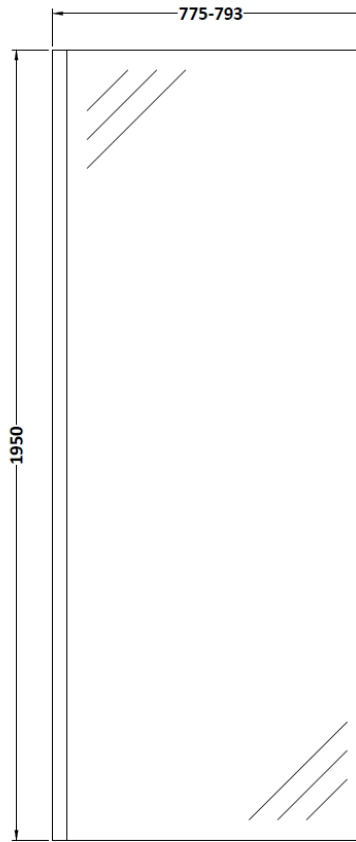

**Sales Code:** WRSOBB80

**Description:** 800 Wetroom Screen Outer Frame 1950X8mm

**Packaging Details**

Barcode: 5056462638232

Sales Code: WRSB800

Description: Wetroom Screen 800 X1950mm

### Product Dimensions

Height (mm):	1950
Width (mm):	800
Depth (mm):	14
Nett Weight (kg):	34.36

### Packaging Dimensions

Height (mm):	65
Width (mm):	830
Length (mm):	2010
Gross Weight (kg):	34.36

### Outer Box Dimensions (If Applicable)

Height (mm):	
Width (mm):	
Depth (mm):	
Length (mm):	
Gross Weight (kg):	
Barcode:	5055369007448