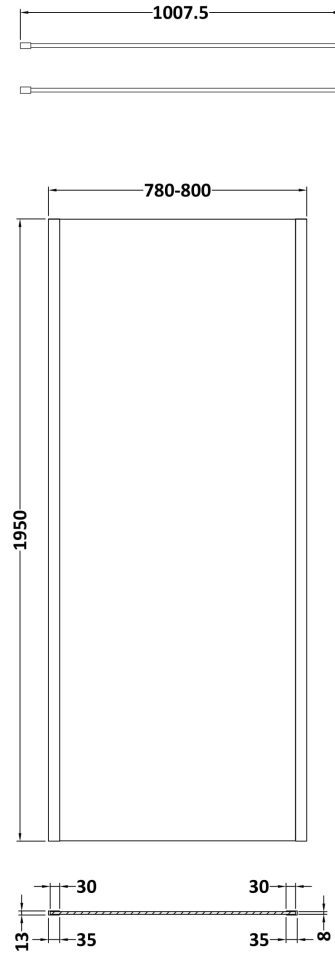

**Sales Code:** WRSOBB80

**Description:** 800 Wetroom Screen Outer Frame 1950X8mm

**Packaging Details**

Barcode: 5056462638232

Sales Code: WRSB800

Description: Wetroom Screen 800 X1950mm

### Product Dimensions

Height (mm):	1950
Width (mm):	800
Depth (mm):	14
Nett Weight (kg):	34.36

### Packaging Dimensions

Height (mm):	65
Width (mm):	830
Length (mm):	2010
Gross Weight (kg):	34.36

### Outer Box Dimensions (If Applicable)

Height (mm):	
Width (mm):	
Depth (mm):	
Length (mm):	
Gross Weight (kg):	
Barcode:	5055369007448