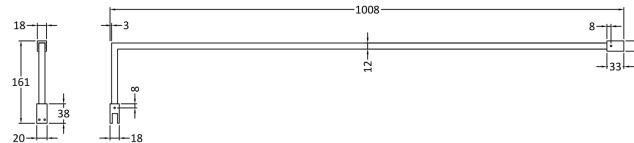

Sales Code: FIX025

Description: Wetroom Screen Support Arm

Product Dimensions

Height (mm):	15
Width (mm):	150
Depth (mm):	1000
Nett Weight (kg):	0.67

Packaging Dimensions

Height (mm):	35
Width (mm):	160
Length (mm):	1020
Gross Weight (kg):	0.7

Packaging Data

Box Colour:	Brown Cardboard Box
Box Qty:	1
Label Size:	100 x 50
Label Colour:	White Label
Label Qty:	1

Outer Box Dimensions (If Applicable)

Height (mm):	
Width (mm):	
Depth (mm):	
Length (mm):	
Gross Weight (kg):	
Barcode:	5056462611884

Product Details

Country of Origin:	China
Fitting Instruction:	No
CE Approval:	N/A
Profile Material:	Stainless Steel
Profile Finish:	Brushed Brass
Adjustments (mm):	N/A
Entry Width (mm):	N/A
Swing In Dim (mm):	N/A
Swing Out Dim (mm):	N/A
Radius (mm):	Not Applicable
Glass Thickness (mm):	
Easy Fit:	Not Applicable
Easy Clean:	Not Applicable
Handle Style:	Not Applicable
Handle Material:	Not Applicable
Enclosure Design:	Not Applicable
Wheel Type:	Not Applicable
Support Bar Included:	
Extras:	None