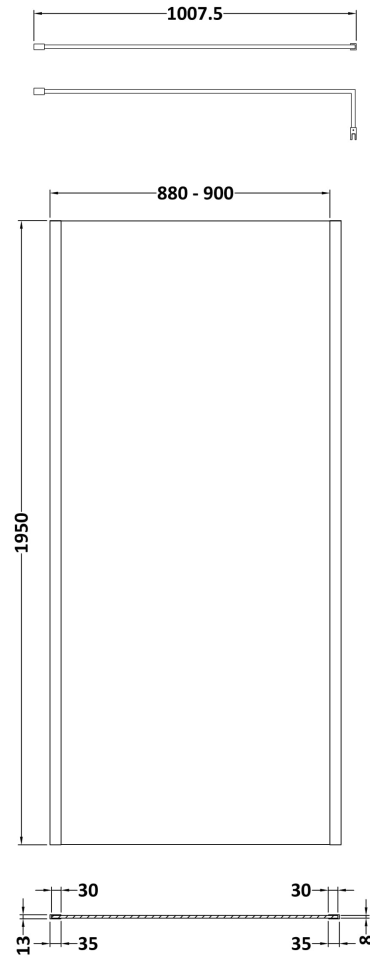

Sales Code: WRSOBB90

Description: 900 Wetroom Screen Outer Frame 1950X8mm

Packaging Details

Barcode: 5056462638249

Sales Code: WRSB900

Description: Wetroom Screen 900 X1950mm

Product Dimensions

Height (mm):	1950
Width (mm):	900
Depth (mm):	14
Nett Weight (kg):	38.24

Packaging Dimensions

Height (mm):	65
Width (mm):	930
Length (mm):	2010
Gross Weight (kg):	38.24

Packaging Data

Box Colour:	Brown Cardboard Box - Printed
Box Qty:	1
Label Size:	100 x 50
Label Colour:	Not Applicable
Label Qty:	0

Outer Box Dimensions (If Applicable)

Height (mm):	
Width (mm):	
Depth (mm):	
Length (mm):	
Gross Weight (kg):	
Barcode:	5055369007455

Product Details

Country of Origin:	China
Fitting Instruction:	No
CE Approval:	Yes
Profile Material:	Aluminium
Profile Finish:	Polished Chrome
Adjustments (mm):	875mm-893mm
Entry Width (mm):	N/A
Swing In Dim (mm):	N/A
Swing Out Dim (mm):	N/A
Radius (mm):	Not Applicable
Glass Thickness (mm):	8
Easy Fit:	No
Easy Clean:	Yes
Handle Style:	Not Applicable
Handle Material:	Not Applicable
Enclosure Design:	Frameless
Wheel Type:	Not Applicable
Support Bar Included:	Support Bar Included
Extras:	None

Sales Code: WRSF015U

Description: 1950mm W/R Decorative Profile Undrilled

Product Dimensions

Height (mm):	1950
Width (mm):	34
Depth (mm):	13
Nett Weight (kg):	0.8

Packaging Dimensions

Height (mm):	45
Width (mm):	185
Length (mm):	1970
Gross Weight (kg):	0.8