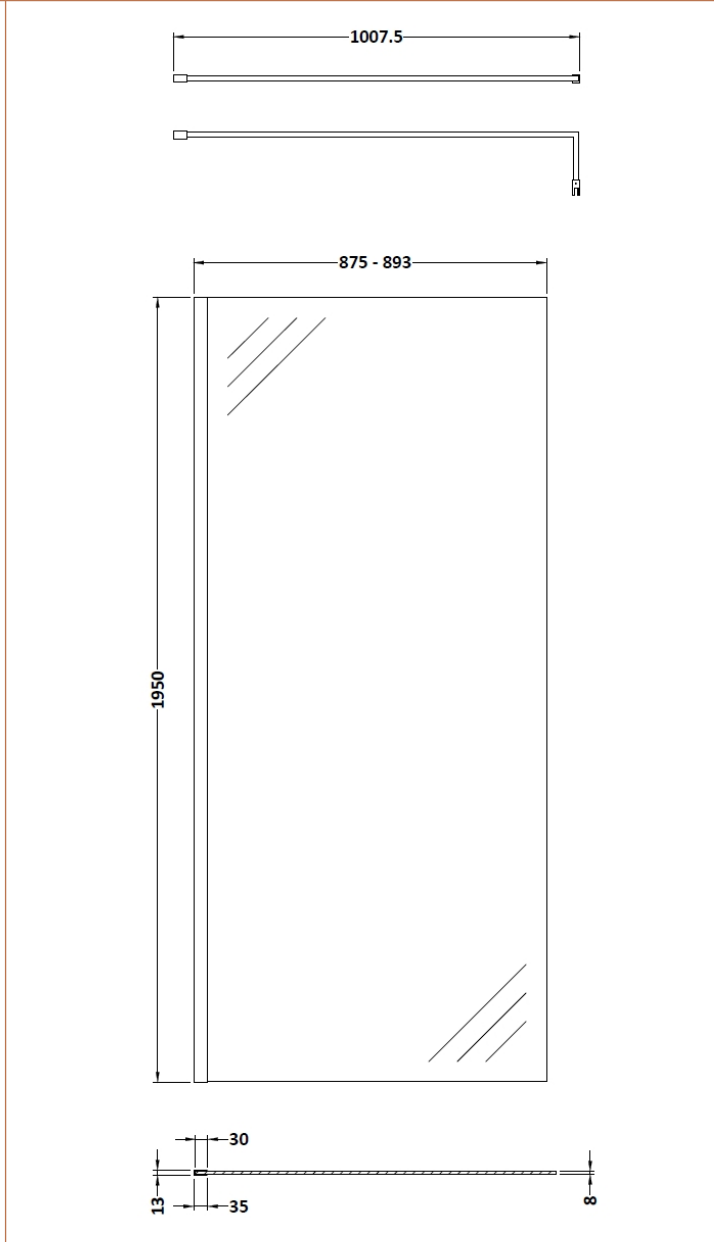

Sales Code: WRSOBB90

Description: 900 Wetroom Screen Outer Frame 1950X8mm

Packaging Details

Barcode: 5056462638249

Sales Code: WRSB900

Description: Wetroom Screen 900 X1950mm

Product Dimensions

Height (mm):	1950
Width (mm):	900
Depth (mm):	14
Nett Weight (kg):	38.24

Packaging Dimensions

Height (mm):	65
Width (mm):	930
Length (mm):	2010
Gross Weight (kg):	38.24

Packaging Data

Box Colour:	Brown Cardboard Box - Printed
Box Qty:	1
Label Size:	100 x 50
Label Colour:	Not Applicable
Label Qty:	0

Outer Box Dimensions (If Applicable)

Height (mm):	
Width (mm):	
Depth (mm):	
Length (mm):	
Gross Weight (kg):	
Barcode:	5055369007455

Product Details

Country of Origin:	China
Fitting Instruction:	No
CE Approval:	Yes
Profile Material:	Aluminium
Profile Finish:	Polished Chrome
Adjustments (mm):	875mm-893mm
Entry Width (mm):	N/A
Swing In Dim (mm):	N/A
Swing Out Dim (mm):	N/A
Radius (mm):	Not Applicable
Glass Thickness (mm):	8
Easy Fit:	No
Easy Clean:	Yes
Handle Style:	Not Applicable
Handle Material:	Not Applicable
Enclosure Design:	Frameless
Wheel Type:	Not Applicable
Support Bar Included:	Support Bar Included
Extras:	None

Sales Code: WRSF015U

Description: 1950mm W/R Decorative Profile Undrilled

Product Dimensions

Height (mm):	1950
Width (mm):	34
Depth (mm):	13
Nett Weight (kg):	0.8

Packaging Dimensions

Height (mm):	45
Width (mm):	185
Length (mm):	1970
Gross Weight (kg):	0.8