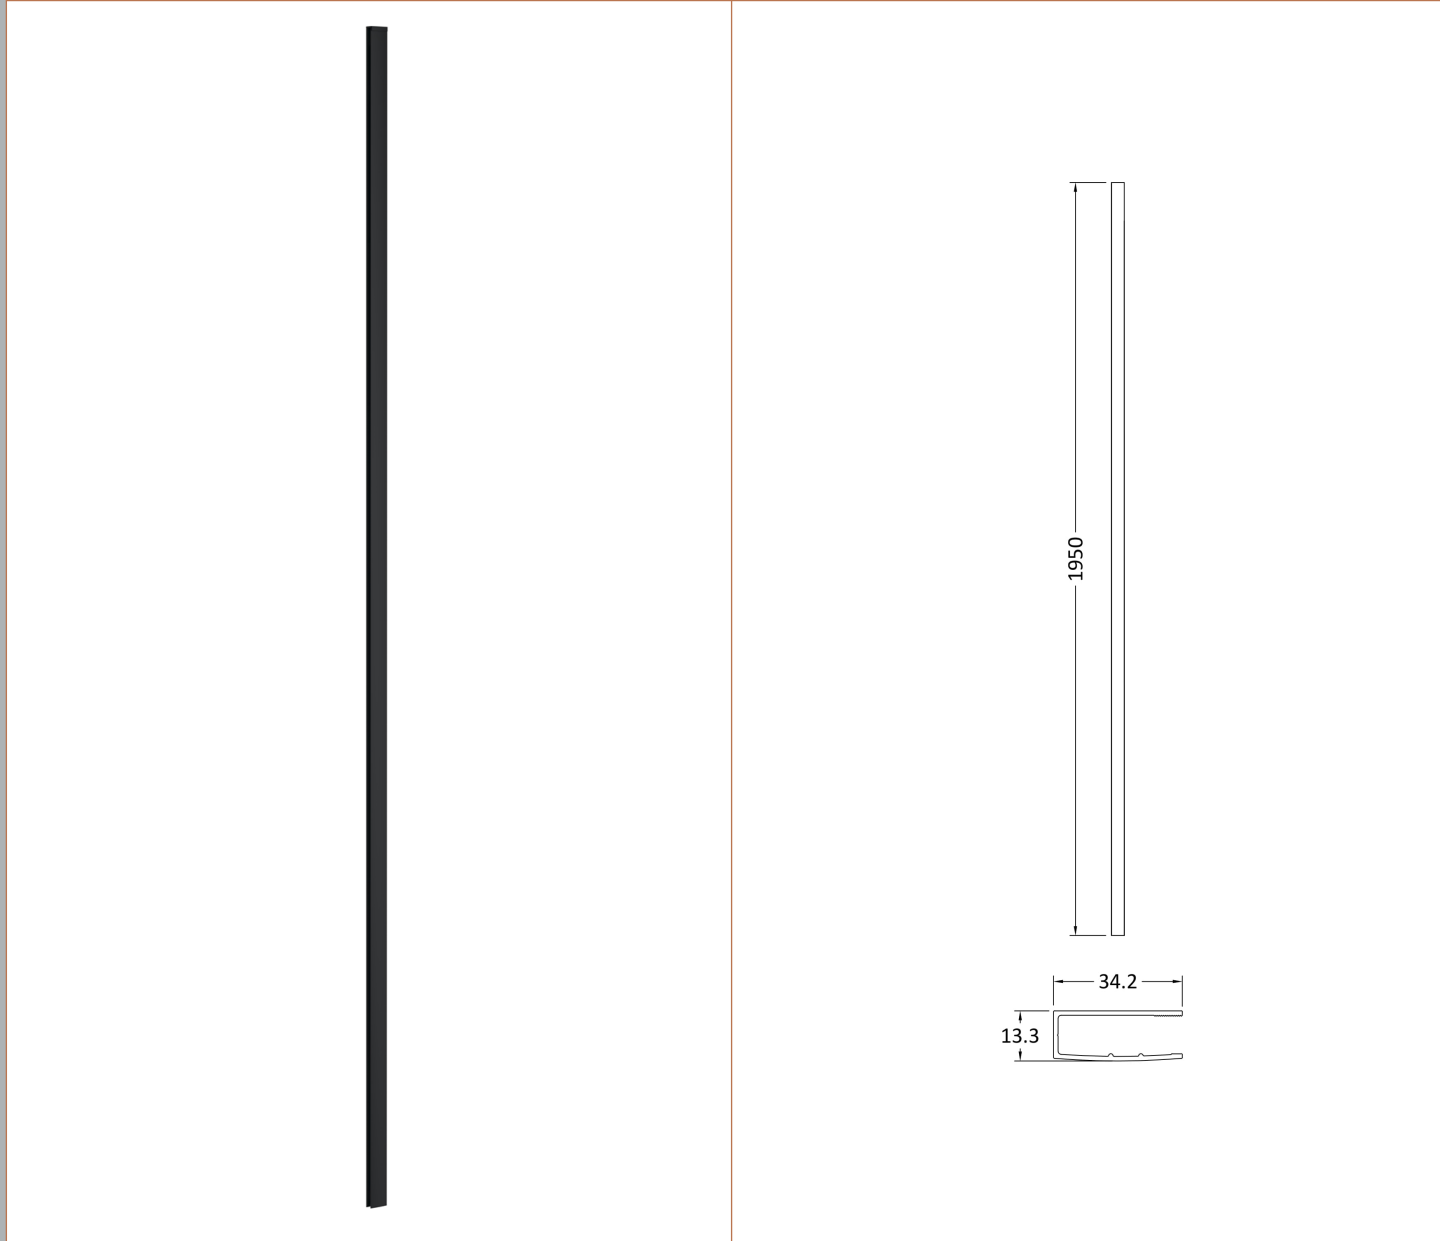

Height (mm):	1950
Width (mm):	1100
Depth (mm):	14
Nett Weight (kg):	48.8

Packaging Dimensions

Height (mm):	2070
Width (mm):	1150
Length (mm):	60
Gross Weight (kg):	48.8

Packaging Data

Box Colour:	Brown Cardboard Box - Printed
Box Qty:	1
Label Size:	100 x 50
Label Colour:	Not Applicable
Label Qty:	0

Outer Box Dimensions (If Applicable)

Height (mm):	
Width (mm):	
Depth (mm):	
Length (mm):	
Gross Weight (kg):	
Barcode:	5055275871157

Product Details

Country of Origin:	China
Fitting Instruction:	No
CE Approval:	Yes
Profile Material:	Aluminium
Profile Finish:	Polished Chrome
Adjustments (mm):	1075mm-1093mm
Entry Width (mm):	N/A
Swing In Dim (mm):	N/A
Swing Out Dim (mm):	N/A
Radius (mm):	Not Applicable
Glass Thickness (mm):	8
Easy Fit:	No
Easy Clean:	Yes
Handle Style:	Not Applicable
Handle Material:	Not Applicable
Enclosure Design:	Frameless
Wheel Type:	Not Applicable
Support Bar Included:	Support Bar Included
Extras:	None

Sales Code: WRSF004

Description: Wetroom Wall Channel 1950mm Black

Product Dimensions

Height (mm):	1950
Width (mm):	34
Depth (mm):	13
Nett Weight (kg):	1.01

Packaging Dimensions

Height (mm):	45
Width (mm):	185
Length (mm):	1970
Gross Weight (kg):	1.42

Sales Code: WRSF004U

Description: 1950mm W/R Decorative Profile Undrilled

Product Dimensions

Height (mm):	1950
Width (mm):	34
Depth (mm):	13
Nett Weight (kg):	1.01

Packaging Dimensions

Height (mm):	45
Width (mm):	185
Length (mm):	1970
Gross Weight (kg):	1.42