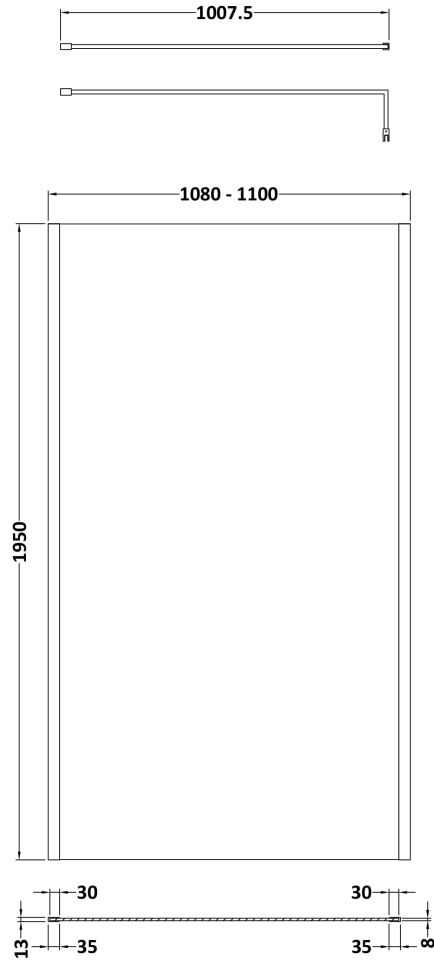

Sales Code: WRSOBP11

Description: 1100 Wetroom Screen Outer Frame 1950X8mm

Packaging Details

Barcode: 5056462638164