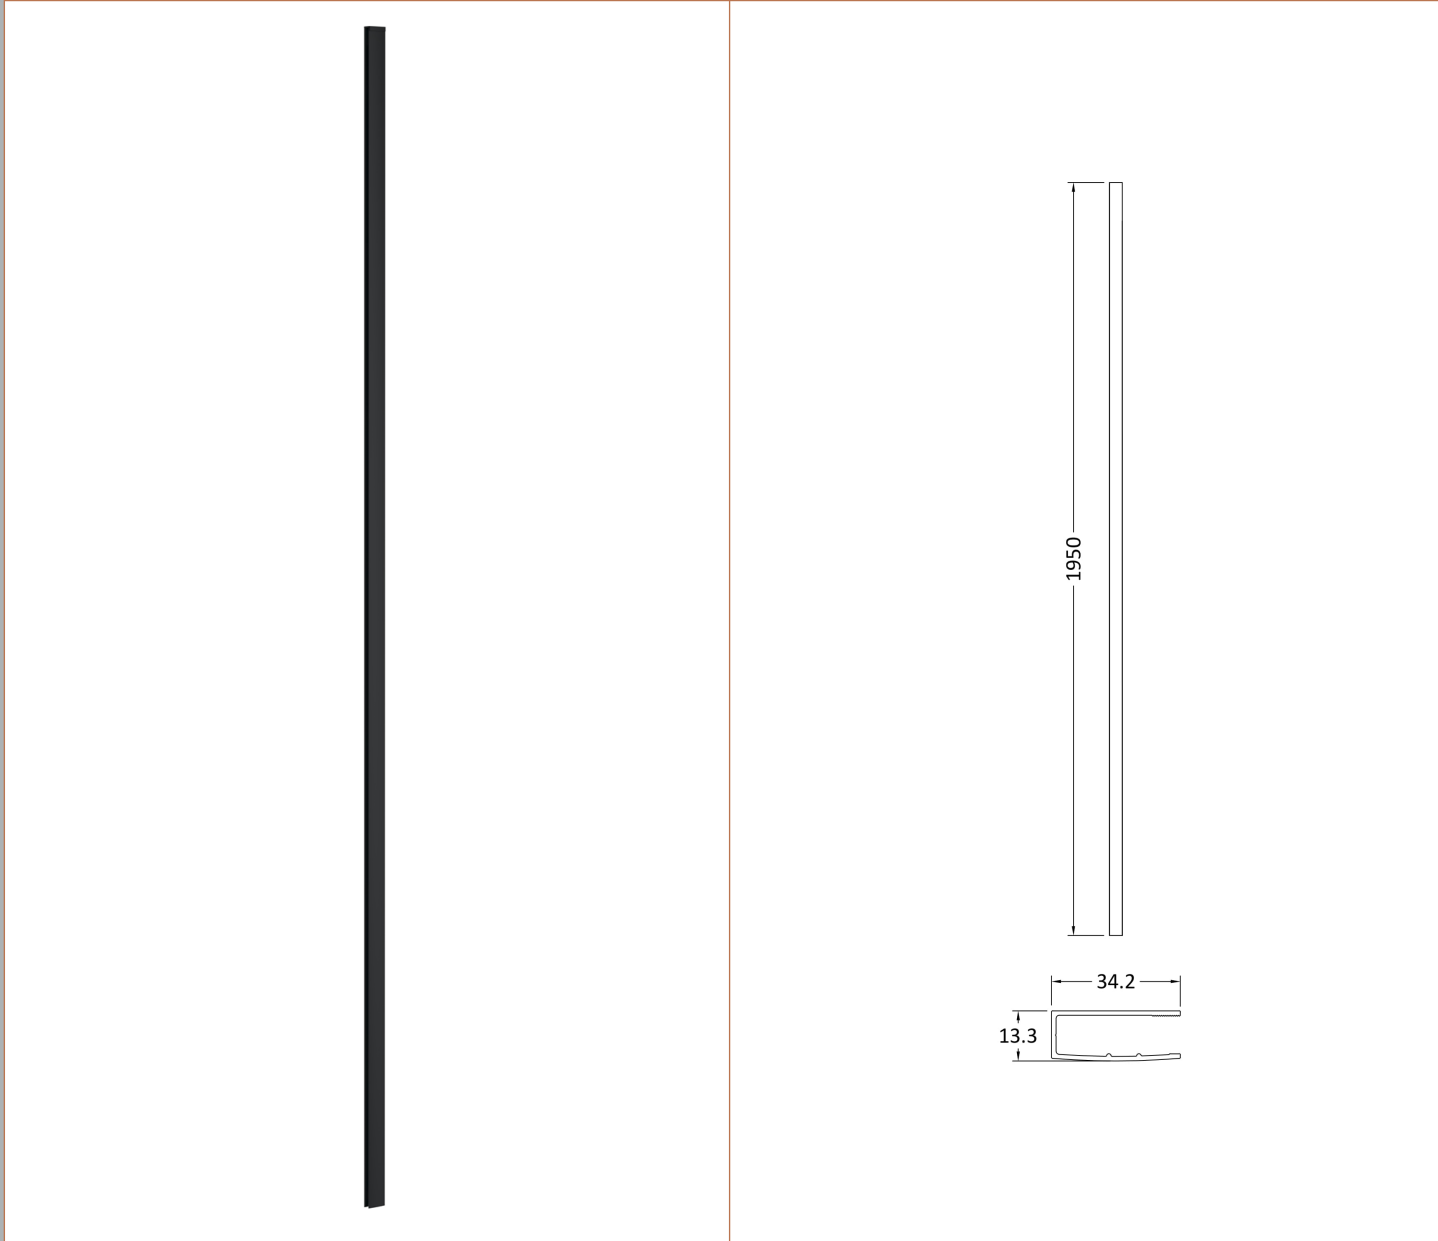

Outer Box Dimensions (If Applicable)

Height (mm):	
Width (mm):	
Depth (mm):	
Length (mm):	
Gross Weight (kg):	
Barcode:	5055275871157

Product Details

Country of Origin:	China
Fitting Instruction:	No
CE Approval:	Yes
Profile Material:	Aluminium
Profile Finish:	Polished Chrome
Adjustments (mm):	1075mm-1093mm
Entry Width (mm):	N/A
Swing In Dim (mm):	N/A
Swing Out Dim (mm):	N/A
Radius (mm):	Not Applicable
Glass Thickness (mm):	8
Easy Fit:	No
Easy Clean:	Yes
Handle Style:	Not Applicable
Handle Material:	Not Applicable
Enclosure Design:	Frameless
Wheel Type:	Not Applicable
Support Bar Included:	Support Bar Included
Extras:	None

Sales Code: WRSF004

Description: Wetroom Wall Channel 1950mm Black

Product Dimensions

Height (mm):	1950
Width (mm):	34
Depth (mm):	13
Nett Weight (kg):	1.01

Packaging Dimensions

Height (mm):	45
Width (mm):	185
Length (mm):	1970
Gross Weight (kg):	1.42

Product Details

Country of Origin:	China
Fitting Instruction:	No
CE Approval:	N/A
Profile Material:	Aluminium
Profile Finish:	Matt Black
Adjustments (mm):	18mm
Entry Width (mm):	N/A
Swing In Dim (mm):	N/A
Swing Out Dim (mm):	N/A
Radius (mm):	Not Applicable
Glass Thickness (mm):	
Easy Fit:	Not Applicable
Easy Clean:	Not Applicable
Handle Style:	Not Applicable
Handle Material:	Not Applicable
Enclosure Design:	Not Applicable
Wheel Type:	Not Applicable
Support Bar Included:	Support Bar Not Included
Extras:	None

Sales Code: WRSF004U

Description: 1950mm W/R Decorative Profile Undrilled

Product Dimensions

Height (mm):	1950
Width (mm):	34
Depth (mm):	13
Nett Weight (kg):	1.01

Packaging Dimensions

Height (mm):	45
Width (mm):	185
Length (mm):	1970
Gross Weight (kg):	1.42