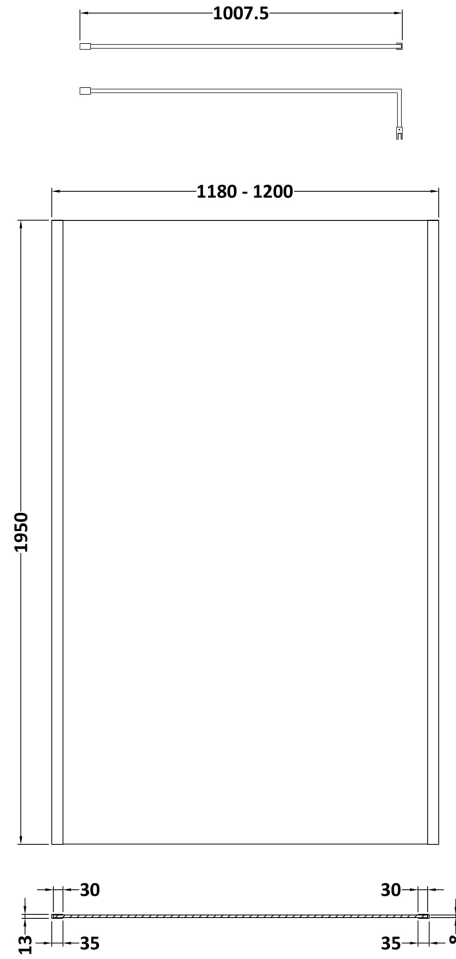

Sales Code: WRSOBP12

Description: 1200 Wetroom Screen Outer Frame 1950X8mm

Packaging Details

Barcode: 5056462638171