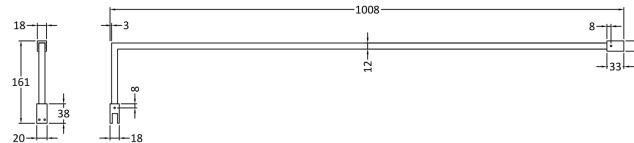

Sales Code: FIX024

Description: Wetroom Screen Support Arm

Product Dimensions

Height (mm):	15
Width (mm):	150
Depth (mm):	1000
Nett Weight (kg):	0.67

Packaging Dimensions

Height (mm):	35
Width (mm):	160
Length (mm):	1020
Gross Weight (kg):	0.7

Packaging Data

Box Colour:	Brown Cardboard Box
Box Qty:	1
Label Size:	100 x 50
Label Colour:	White Label
Label Qty:	1

Outer Box Dimensions (If Applicable)

Height (mm):	
Width (mm):	
Depth (mm):	
Length (mm):	
Gross Weight (kg):	
Barcode:	5056211847342

Product Details

Country of Origin:	China
Fitting Instruction:	No
CE Approval:	N/A
Profile Material:	Stainless Steel
Profile Finish:	Matt Black
Adjustments (mm):	N/A
Entry Width (mm):	N/A
Swing In Dim (mm):	N/A
Swing Out Dim (mm):	N/A
Radius (mm):	Not Applicable
Glass Thickness (mm):	
Easy Fit:	Not Applicable
Easy Clean:	Not Applicable
Handle Style:	Not Applicable
Handle Material:	Not Applicable
Enclosure Design:	Not Applicable
Wheel Type:	Not Applicable
Support Bar Included:	
Extras:	None