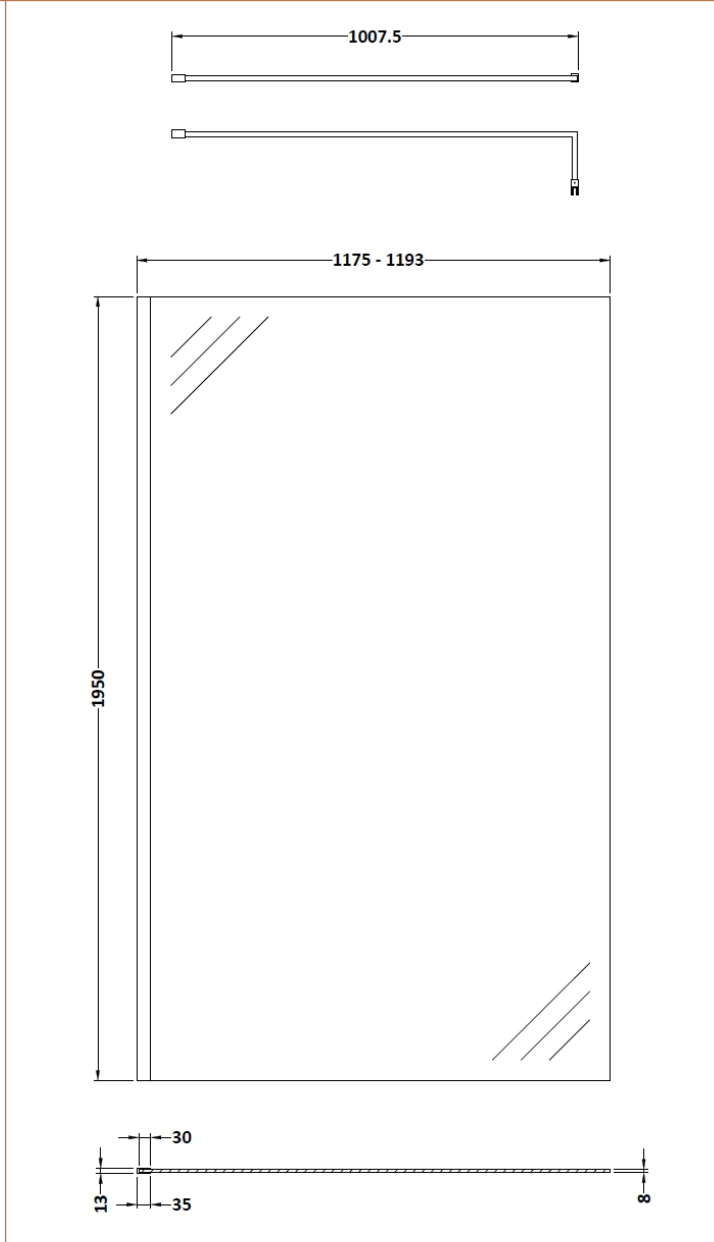

### Product Dimensions

Height (mm):	1950
Width (mm):	1200
Depth (mm):	14
Nett Weight (kg):	50.4

### Packaging Dimensions

Height (mm):	65
Width (mm):	1250
Length (mm):	2010
Gross Weight (kg):	50.4

### Outer Box Dimensions (If Applicable)

Height (mm):	
Width (mm):	
Depth (mm):	
Length (mm):	
Gross Weight (kg):	
Barcode:	5055369007479

Sales Code: WRSF004U

Description: 1950mm W/R Decorative Profile Undrilled

**Product Dimensions**

Height (mm):	1950
Width (mm):	34
Depth (mm):	13
Nett Weight (kg):	1.01

**Packaging Dimensions**

Height (mm):	45
Width (mm):	185
Length (mm):	1970
Gross Weight (kg):	1.42