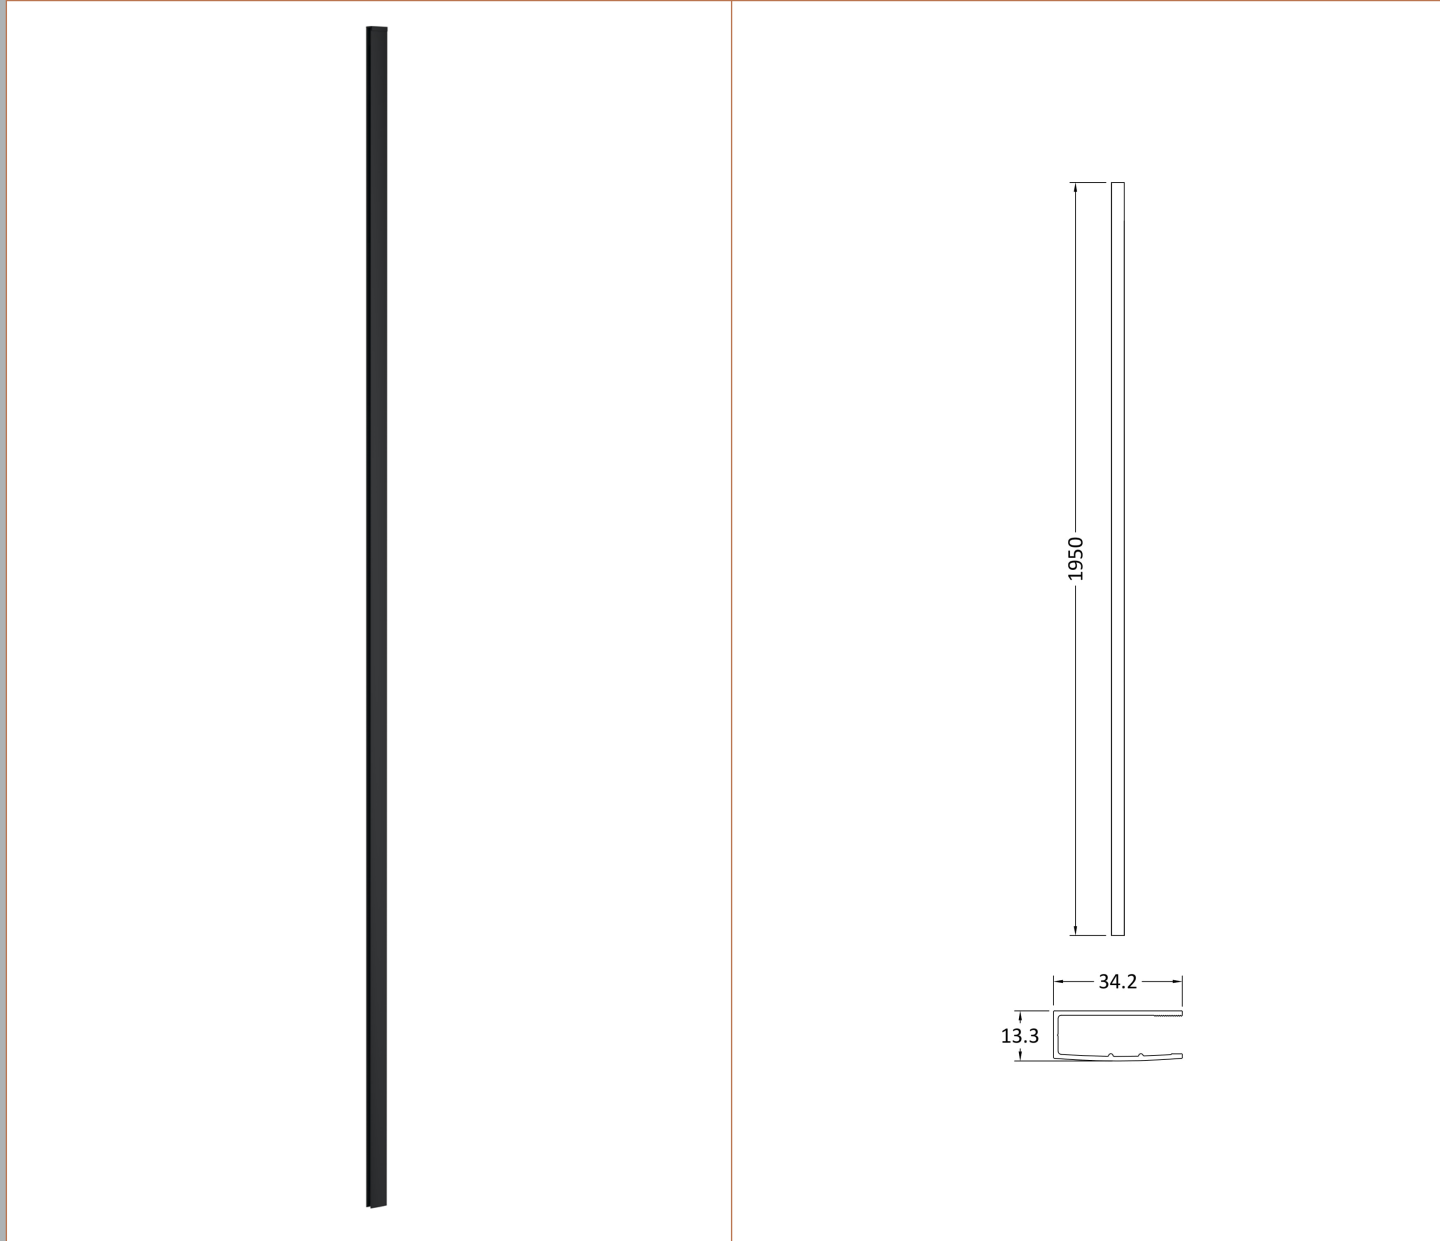

Sales Code: WRSF004

Description: Wetroom Wall Channel 1950mm Black

Product Dimensions

Height (mm):	1950
Width (mm):	34
Depth (mm):	13
Nett Weight (kg):	1.01

Packaging Dimensions

Height (mm):	45
Width (mm):	185
Length (mm):	1970
Gross Weight (kg):	1.42

Packaging Data

Box Colour:	Brown Cardboard Box - Printed
Box Qty:	1
Label Size:	100 x 50
Label Colour:	White Label
Label Qty:	1

Outer Box Dimensions (If Applicable)

Height (mm):	
Width (mm):	
Depth (mm):	
Length (mm):	
Gross Weight (kg):	
Barcode:	5056211807643

Product Details

Country of Origin:	China
Fitting Instruction:	No
CE Approval:	N/A
Profile Material:	Aluminium
Profile Finish:	Matt Black
Adjustments (mm):	18mm
Entry Width (mm):	N/A
Swing In Dim (mm):	N/A
Swing Out Dim (mm):	N/A
Radius (mm):	Not Applicable
Glass Thickness (mm):	
Easy Fit:	Not Applicable
Easy Clean:	Not Applicable
Handle Style:	Not Applicable
Handle Material:	Not Applicable
Enclosure Design:	Not Applicable
Wheel Type:	Not Applicable
Support Bar Included:	Support Bar Not Included
Extras:	None