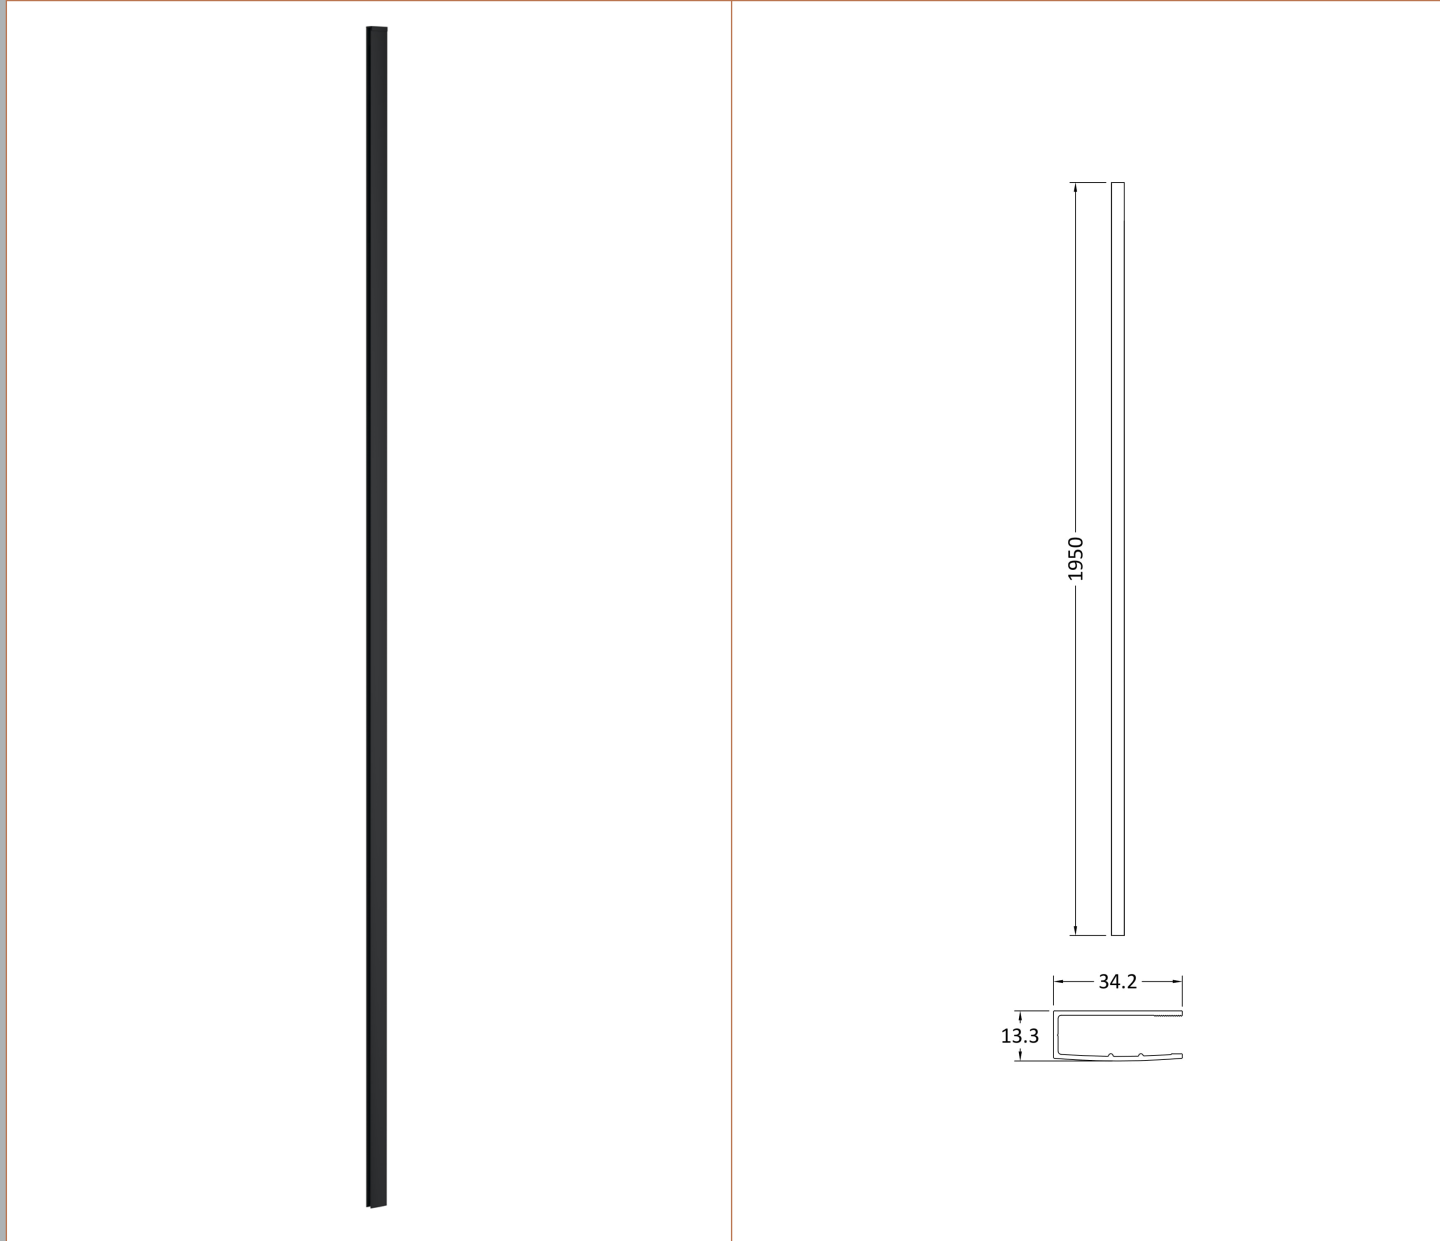

### Product Dimensions

Height (mm):	1950
Width (mm):	1200
Depth (mm):	14
Nett Weight (kg):	50.4

### Outer Box Dimensions (If Applicable)

Height (mm):	
Width (mm):	
Depth (mm):	
Length (mm):	
Gross Weight (kg):	
Barcode:	5055369007479

Sales Code: WRSF004

Description: Wetroom Wall Channel 1950mm Black

**Product Dimensions**

Height (mm):	1950
Width (mm):	34
Depth (mm):	13
Nett Weight (kg):	1.01

**Packaging Dimensions**

Height (mm):	45
Width (mm):	185
Length (mm):	1970
Gross Weight (kg):	1.42

Sales Code: WRSF004U

Description: 1950mm W/R Decorative Profile Undrilled

**Product Dimensions**

Height (mm):	1950
Width (mm):	34
Depth (mm):	13
Nett Weight (kg):	1.01

**Packaging Dimensions**

Height (mm):	45
Width (mm):	185
Length (mm):	1970
Gross Weight (kg):	1.42