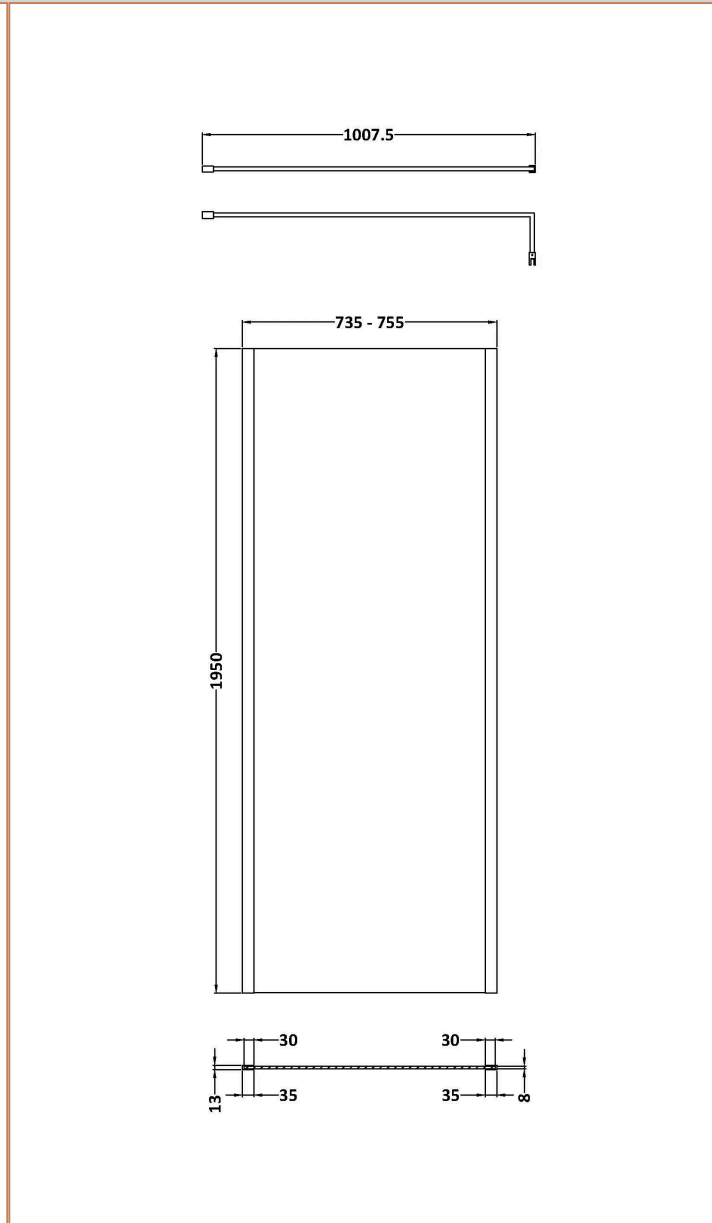

Sales Code: WRSOBP76

Barcode: 5056462638126

Brand: Hudson Reed

Description: Hudson Reed 760mm Outer Framed Wetroom Screen with Support Bar

Product Dimensions

Product	1950 x 760 x 14mm (H x W x D)
Packaged	2070 x 750 x 60mm (H x W x D)
Nett Weight	31.1 kg
Packaged Weight	31.1 kg

Product Details

Country of Origin	China
Product Material	Aluminium
Colour/Finish	Matt Black
Style	Contemporary
Easy Clean	Yes
Adjustment Max	760
Adjustment Min	740
Ce Certified	Yes
Declaration Of Performance	Yes
Easy Fit	No
Enclosure Design	Semi-Frameless
Frame Finish	Matt Black
Glass Thickness	8 mm
Handles Included	No
Ukca Certified	Yes