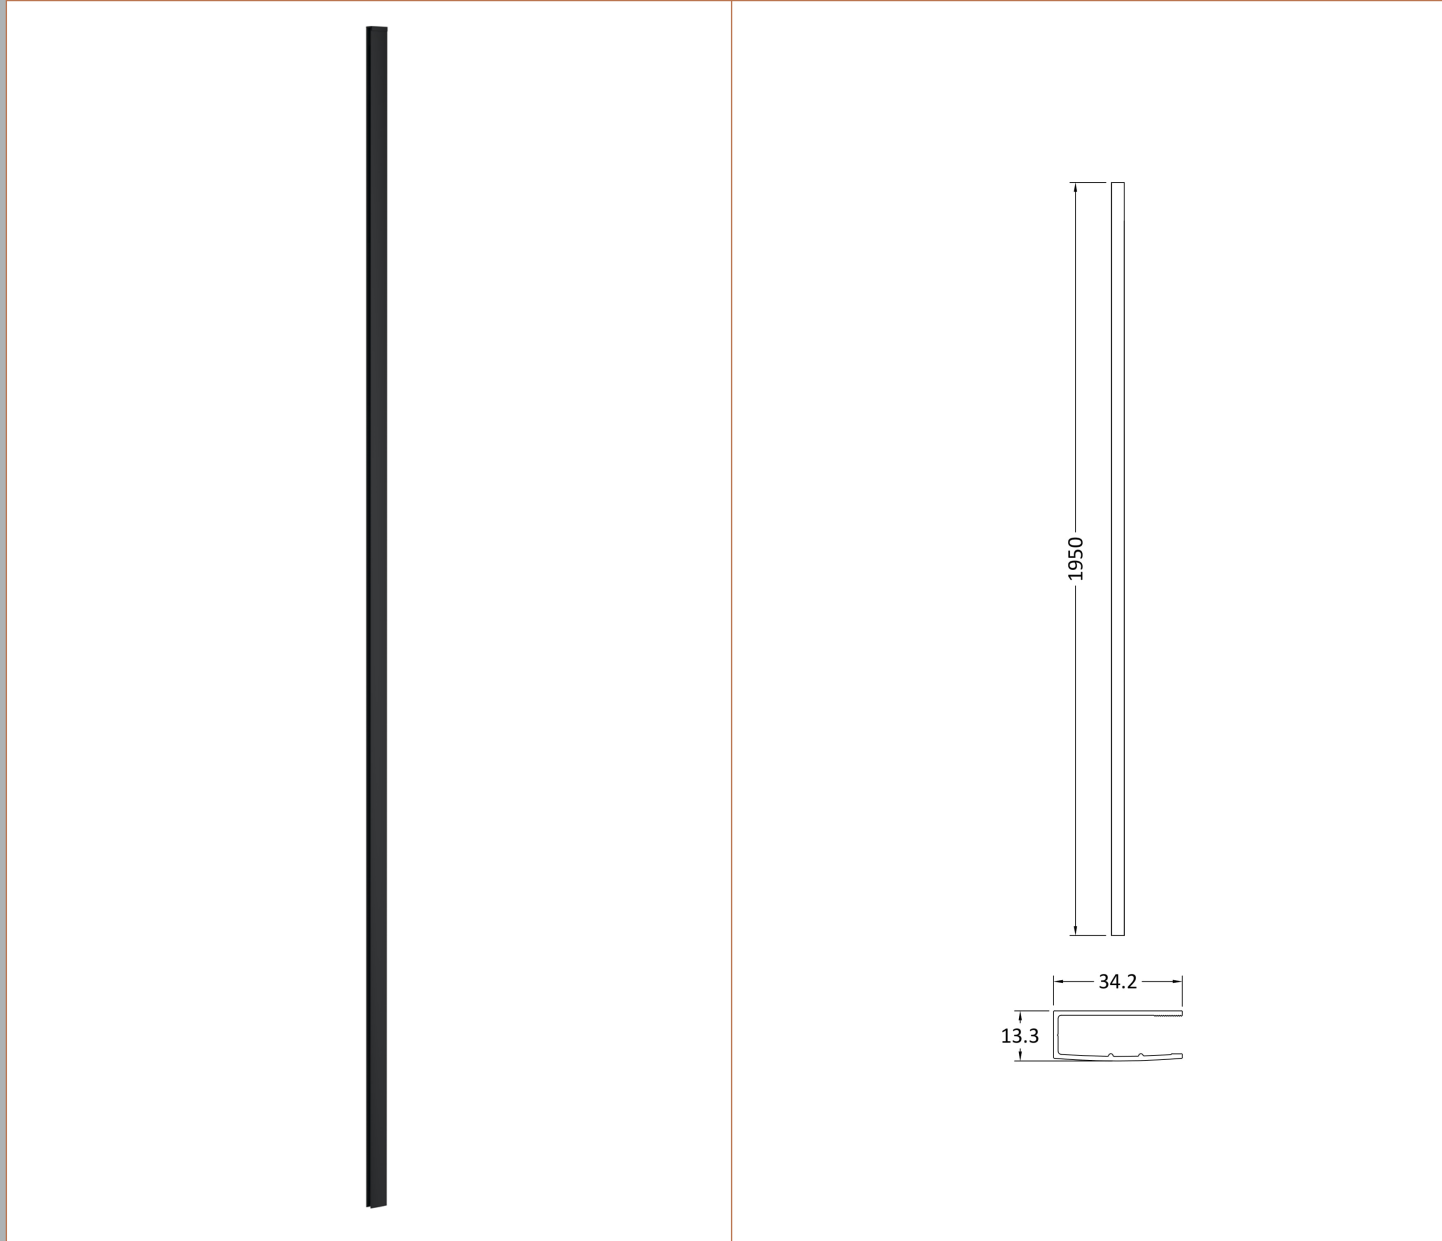

Packaging Dimensions

Height (mm):	65
Width (mm):	930
Length (mm):	2010
Gross Weight (kg):	38.24

Packaging Data

Box Colour:	Brown Cardboard Box - Printed
Box Qty:	1
Label Size:	100 x 50
Label Colour:	Not Applicable
Label Qty:	0

Outer Box Dimensions (If Applicable)

Height (mm):	
Width (mm):	
Depth (mm):	
Length (mm):	
Gross Weight (kg):	
Barcode:	5055369007455

Product Details

Country of Origin:	China
Fitting Instruction:	No
CE Approval:	Yes
Profile Material:	Aluminium
Profile Finish:	Polished Chrome
Adjustments (mm):	875mm-893mm
Entry Width (mm):	N/A
Swing In Dim (mm):	N/A
Swing Out Dim (mm):	N/A
Radius (mm):	Not Applicable
Glass Thickness (mm):	8
Easy Fit:	No
Easy Clean:	Yes
Handle Style:	Not Applicable
Handle Material:	Not Applicable
Enclosure Design:	Frameless
Wheel Type:	Not Applicable
Support Bar Included:	Support Bar Included
Extras:	None

Sales Code: WRSF004

Description: Wetroom Wall Channel 1950mm Black

Product Dimensions

Height (mm):	1950
Width (mm):	34
Depth (mm):	13
Nett Weight (kg):	1.01

Packaging Dimensions

Height (mm):	45
Width (mm):	185
Length (mm):	1970
Gross Weight (kg):	1.42

Sales Code: WRSF004U

Description: 1950mm W/R Decorative Profile Undrilled

Product Dimensions

Height (mm):	1950
Width (mm):	34
Depth (mm):	13
Nett Weight (kg):	1.01

Packaging Dimensions

Height (mm):	45
Width (mm):	185
Length (mm):	1970
Gross Weight (kg):	1.42