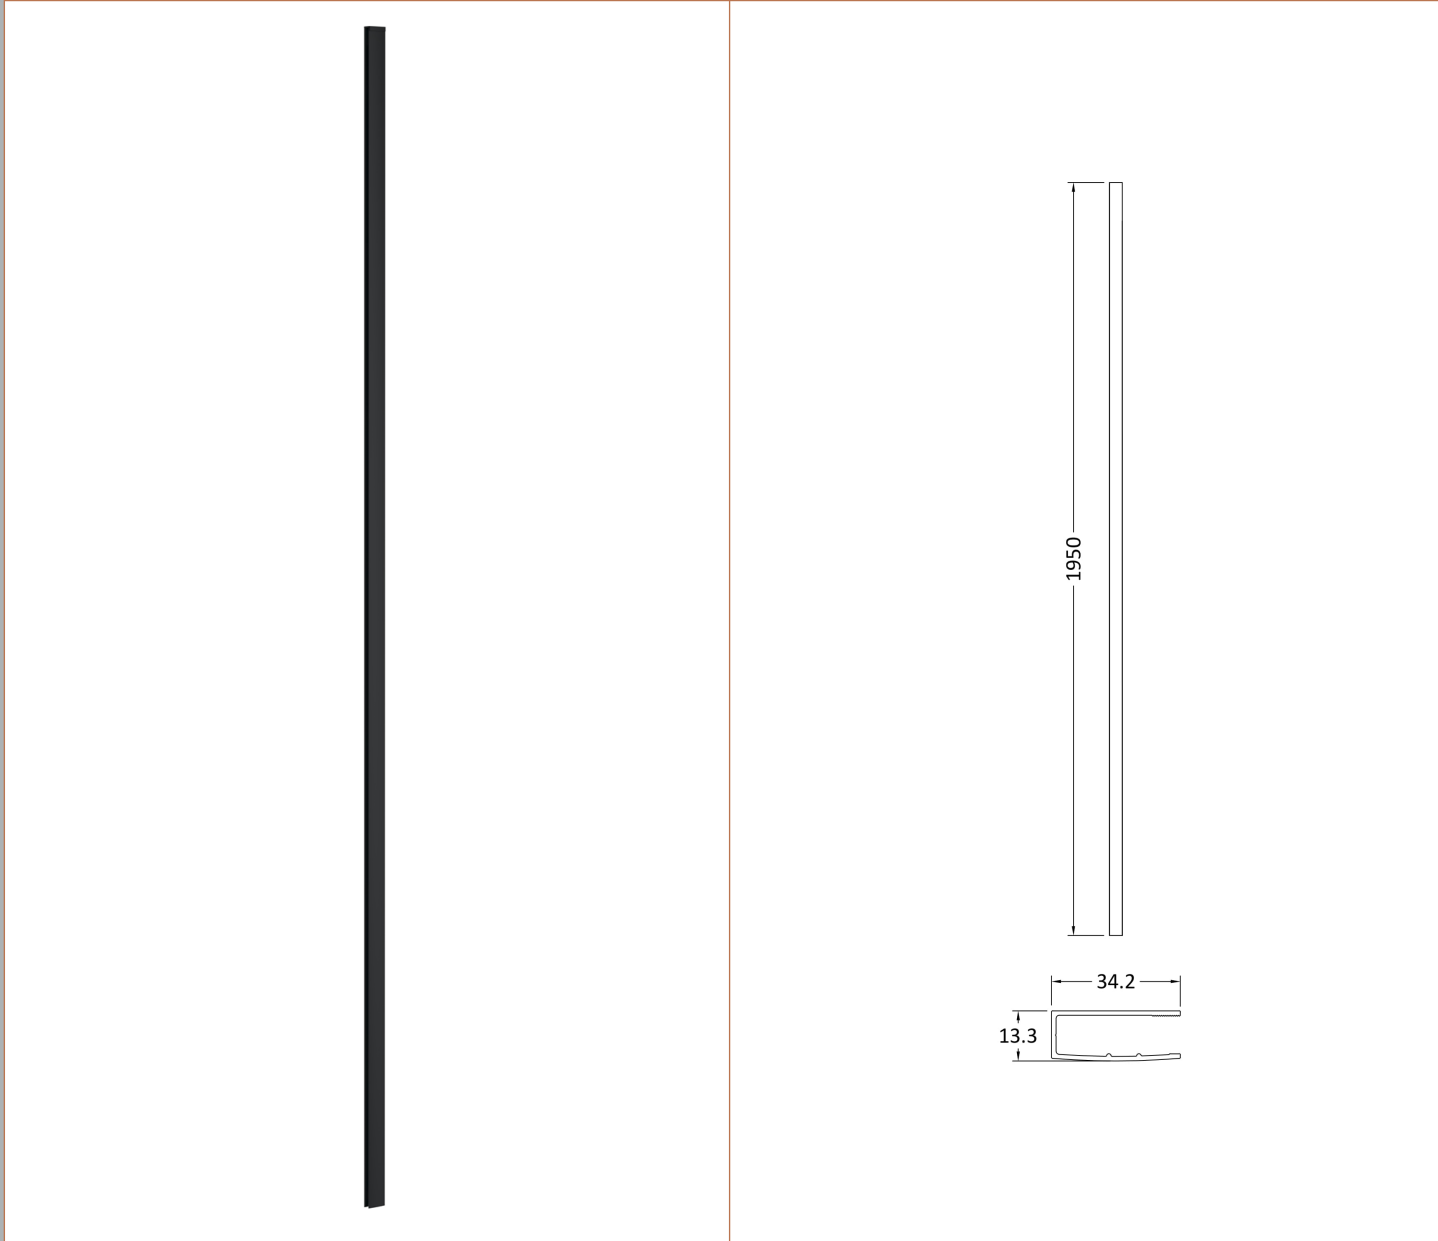

Outer Box Dimensions (If Applicable)

Height (mm):	
Width (mm):	
Depth (mm):	
Length (mm):	
Gross Weight (kg):	
Barcode:	5055369007455

Product Details

Country of Origin:	China
Fitting Instruction:	No
CE Approval:	Yes
Profile Material:	Aluminium
Profile Finish:	Polished Chrome
Adjustments (mm):	875mm-893mm
Entry Width (mm):	N/A
Swing In Dim (mm):	N/A
Swing Out Dim (mm):	N/A
Radius (mm):	Not Applicable
Glass Thickness (mm):	8
Easy Fit:	No
Easy Clean:	Yes
Handle Style:	Not Applicable
Handle Material:	Not Applicable
Enclosure Design:	Frameless
Wheel Type:	Not Applicable
Support Bar Included:	Support Bar Included
Extras:	None

Sales Code: WRSF004

Description: Wetroom Wall Channel 1950mm Black

Product Dimensions

Height (mm):	1950
Width (mm):	34
Depth (mm):	13
Nett Weight (kg):	1.01

Packaging Dimensions

Height (mm):	45
Width (mm):	185
Length (mm):	1970
Gross Weight (kg):	1.42

Product Details

Country of Origin:	China
Fitting Instruction:	No
CE Approval:	N/A
Profile Material:	Aluminium
Profile Finish:	Matt Black
Adjustments (mm):	18mm
Entry Width (mm):	N/A
Swing In Dim (mm):	N/A
Swing Out Dim (mm):	N/A
Radius (mm):	Not Applicable
Glass Thickness (mm):	
Easy Fit:	Not Applicable
Easy Clean:	Not Applicable
Handle Style:	Not Applicable
Handle Material:	Not Applicable
Enclosure Design:	Not Applicable
Wheel Type:	Not Applicable
Support Bar Included:	Support Bar Not Included
Extras:	None

Sales Code: WRSF004U

Description: 1950mm W/R Decorative Profile Undrilled

Product Dimensions

Height (mm):	1950
Width (mm):	34
Depth (mm):	13
Nett Weight (kg):	1.01

Packaging Dimensions

Height (mm):	45
Width (mm):	185
Length (mm):	1970
Gross Weight (kg):	1.42