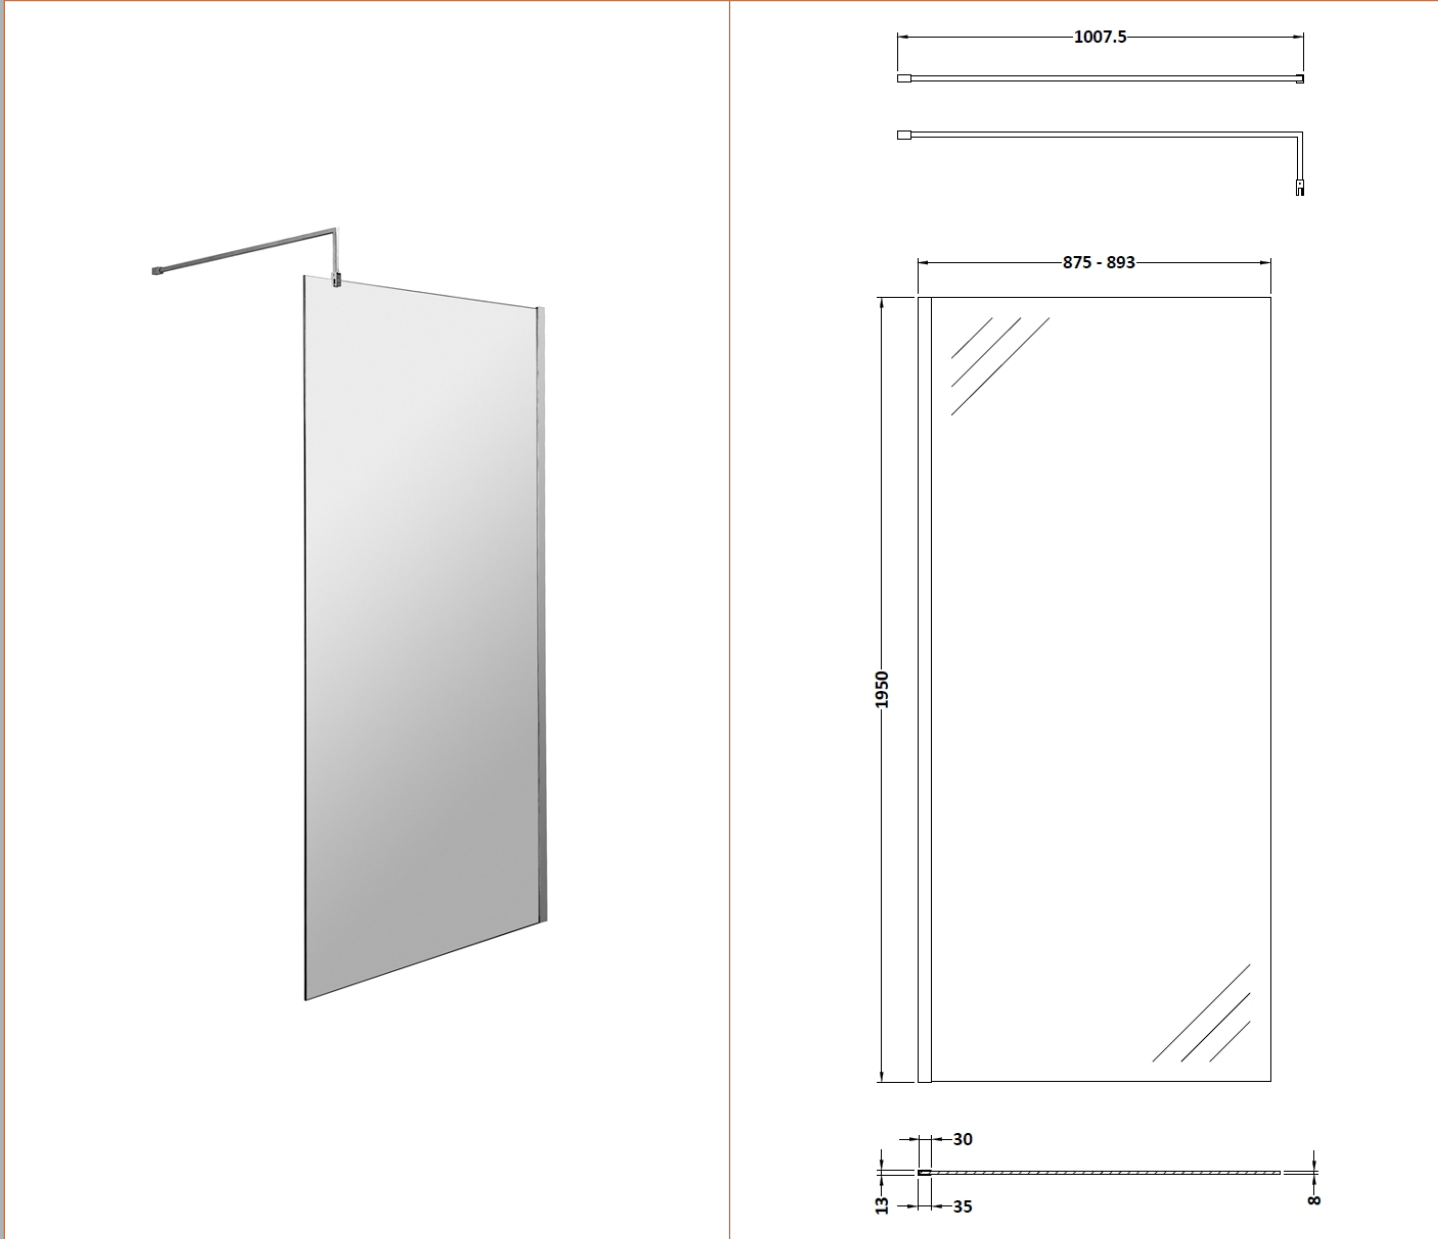

Sales Code: WRSOBP90

Description: 900 Wetroom Screen Outer Frame 1950X8mm

Packaging Details

Barcode: 5056462638140

Sales Code: WRSB900

Description: Wetroom Screen 900 X1950mm

Product Dimensions

Height (mm):	1950
Width (mm):	900
Depth (mm):	14
Nett Weight (kg):	38.24

Packaging Dimensions

Height (mm):	65
Width (mm):	930
Length (mm):	2010
Gross Weight (kg):	38.24

Packaging Data

Box Colour:	Brown Cardboard Box - Printed
Box Qty:	1
Label Size:	100 x 50
Label Colour:	Not Applicable
Label Qty:	0

Sales Code: WRSF004

Description: Wetroom Wall Channel 1950mm Black

Product Dimensions

Height (mm):	1950
Width (mm):	34
Depth (mm):	13
Nett Weight (kg):	1.01

Packaging Dimensions

Height (mm):	45
Width (mm):	185
Length (mm):	1970
Gross Weight (kg):	1.42

Sales Code: WRSF004U

Description: 1950mm W/R Decorative Profile Undrilled

Product Dimensions

Height (mm):	1950
Width (mm):	34
Depth (mm):	13
Nett Weight (kg):	1.01

Packaging Dimensions

Height (mm):	45
Width (mm):	185
Length (mm):	1970
Gross Weight (kg):	1.42