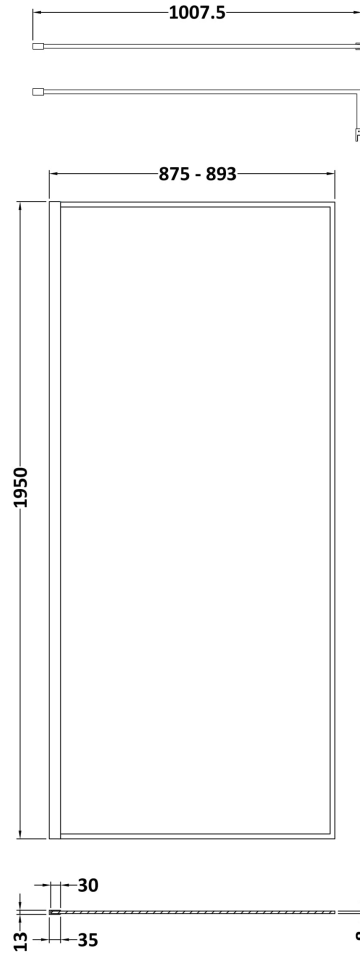

Sales Code: WRSOBP90

Description: 900 Wetroom Screen Outer Frame 1950X8mm

Packaging Details

Barcode: 5056462638140

Sales Code: WRSB900

Description: Wetroom Screen 900 X1950mm

Product Dimensions

Height (mm):	1950
Width (mm):	900
Depth (mm):	14
Nett Weight (kg):	38.24

Packaging Dimensions

Height (mm):	65
Width (mm):	930
Length (mm):	2010
Gross Weight (kg):	38.24

Packaging Data

Box Colour:	Brown Cardboard Box - Printed
Box Qty:	1
Label Size:	100 x 50
Label Colour:	Not Applicable
Label Qty:	0

Sales Code: WRSF004

Description: Wetroom Wall Channel 1950mm Black

Product Dimensions

Height (mm):	1950
Width (mm):	34
Depth (mm):	13
Nett Weight (kg):	1.01

Packaging Dimensions

Height (mm):	45
Width (mm):	185
Length (mm):	1970
Gross Weight (kg):	1.42

Sales Code: WRSF004U

Description: 1950mm W/R Decorative Profile Undrilled

Product Dimensions

Height (mm):	1950
Width (mm):	34
Depth (mm):	13
Nett Weight (kg):	1.01

Packaging Dimensions

Height (mm):	45
Width (mm):	185
Length (mm):	1970
Gross Weight (kg):	1.42