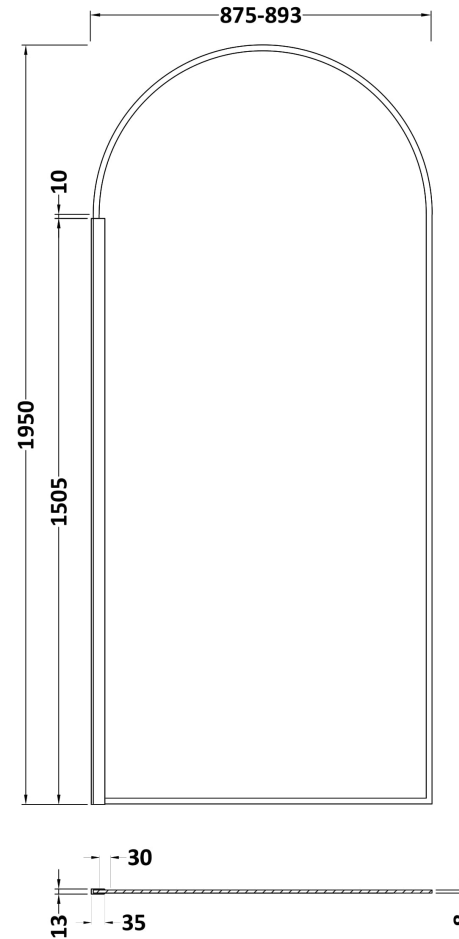

Sales Code: WRSRBP90

Description: 900 Arched Screen Outer Frame 1950X8mm

Product Dimensions

Height (mm):	1950
Width (mm):	893
Depth (mm):	14
Nett Weight (kg):	40.3

Packaging Dimensions

Height (mm):	2070
Width (mm):	950
Length (mm):	60
Gross Weight (kg):	40.3

Packaging Data

Box Colour:	Brown Cardboard Box - Printed
Box Qty:	1
Label Size:	100 x 50
Label Colour:	Not Applicable
Label Qty:	0

Outer Box Dimensions (If Applicable)

Height (mm):	
Width (mm):	
Depth (mm):	
Length (mm):	
Gross Weight (kg):	
Barcode:	5056462638355

Product Details

Country of Origin:	China
Fitting Instruction:	No
CE Approval:	Yes
Profile Material:	Aluminium
Profile Finish:	Matt Black
Adjustments (mm):	875mm-893mm
Entry Width (mm):	N/A
Swing In Dim (mm):	N/A
Swing Out Dim (mm):	N/A
Radius (mm):	Not Applicable
Glass Thickness (mm):	8
Easy Fit:	No
Easy Clean:	No
Handle Style:	Not Applicable
Handle Material:	Not Applicable
Enclosure Design:	Frameless
Wheel Type:	Not Applicable
Support Bar Included:	Support Bar Not Included
Extras:	None