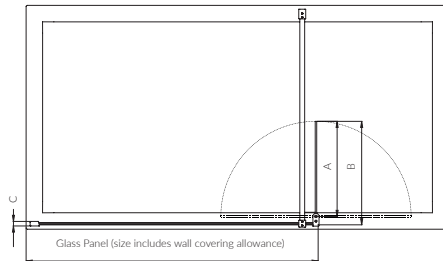

KUDOS COLLECTION

siona

Walk-in enclosures

Deflector Panels

Style	*Product Code	Deflector Length (mm)	Dimensions (mm)		
			A	B	C
Foldaway Deflector (0-180°)	SNFAD42	378	416	18	
Hinged Deflector (90-270°)	SNHIND42	378	407	18	

Codes & Dimensions

Panel Sizes*	Product Code 8mm Glass
700mm Glass Panel	SNWPI70
760mm Glass Panel	SNWPI76
800mm Glass Panel	SNWPI80
900mm Glass Panel	SNWPI90
1000mm Glass Panel	SNWPI100
1100mm Glass Panel	SNWPI110
1200mm Glass Panel	SNWPI120
1400mm Glass Panel	SNWPI140
Glass to Glass Corner Seal	SNWPCS

Foldaway Deflector