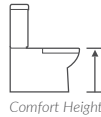

Rimless WCs are easier to clean as they flush by propelling jets of water around the bowl without needing a rim.

BASIN WITH FULL PEDESTAL

600 x 400mm
1 tap hole

BASIN WITH SEMI PEDESTAL

600 x 400mm
1 tap hole

SEMI RECESSED BASIN

495 x 415mm
1 tap hole

WRAS approved
cistern fittings

BACK TO WALL WC RIMLESS
with Soft Close Seat†

BACK TO WALL WC RIMLESS SHORT PROJECTION
with Soft Close Seat†

WALL HUNG WC RIMLESS
with Soft Close Seat†

Rimless

CLOSE COUPLED WC RIMLESS
with Soft Close Seat†

Comfort Height

Fully Shrouded

Rimless

CLOSE COUPLED WC RIMLESS FULLY SHROUDED SHORT PROJECTION
with Soft Close Seat†

Space Saving SHORT PROJECTION

Fully Shrouded

Rimless

CLOSE COUPLED WC RIMLESS OPEN BACK COMFORT HEIGHT
with Soft Close Seat†

Comfort Height

Fully Shrouded

CLOSE COUPLED WC RIMLESS OPEN BACK SHORT PROJECTION
with Soft Close Seat†

Space Saving SHORT PROJECTION