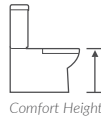

Rimless WCs are easier to clean as they flush by propelling jets of water around the bowl without needing a rim.

BASIN WITH FULL PEDESTAL

600 x 400mm
1 tap hole

BASIN WITH SEMI PEDESTAL

600 x 400mm
1 tap hole

SEMI RECESSED BASIN

495 x 415mm
1 tap hole

WRAS approved
cistern fittings

BACK TO WALL WC RIMLESS
with Soft Close Seat†

BACK TO WALL WC RIMLESS SHORT PROJECTION
with Soft Close Seat†

WALL HUNG WC RIMLESS
with Soft Close Seat†

Rimless

CLOSE COUPLED WC RIMLESS
with Soft Close Seat†

Comfort Height

Fully Shrouded

Rimless

CLOSE COUPLED WC RIMLESS FULLY SHROUDED SHORT PROJECTION
with Soft Close Seat†

Space Saving SHORT PROJECTION

Fully Shrouded

Rimless

CLOSE COUPLED WC RIMLESS OPEN BACK COMFORT HEIGHT
with Soft Close Seat†

Comfort Height

Fully Shrouded

CLOSE COUPLED WC RIMLESS OPEN BACK SHORT PROJECTION
with Soft Close Seat†

Space Saving SHORT PROJECTION