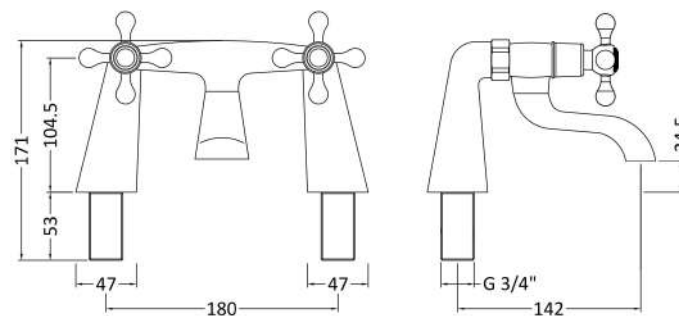

### Product Dimensions

Height (mm):	105
Width (mm):	220
Depth (mm):	190
Length (mm):	
Nett Weight (kg):	1.2

### Packaging Dimensions

Height (mm):	197
Width (mm):	227
Depth (mm):	118
Gross Weight (kg):	1.4

### Outer Box Dimensions (If Applicable)

Height (mm):	240
Width (mm):	380
Depth (mm):	335
Length (mm):	
Gross Weight (kg):	14
Barcode:	5055369011810

Flow Rates: (Litres Per Min) 0.1 bar: 9 0.5 bar: 31 1 bar: 42 2 bar: 50 3 bar: 0

Pipe Size: 22 mm (3/4" Bsp)

Pipe Centres: 180 mm