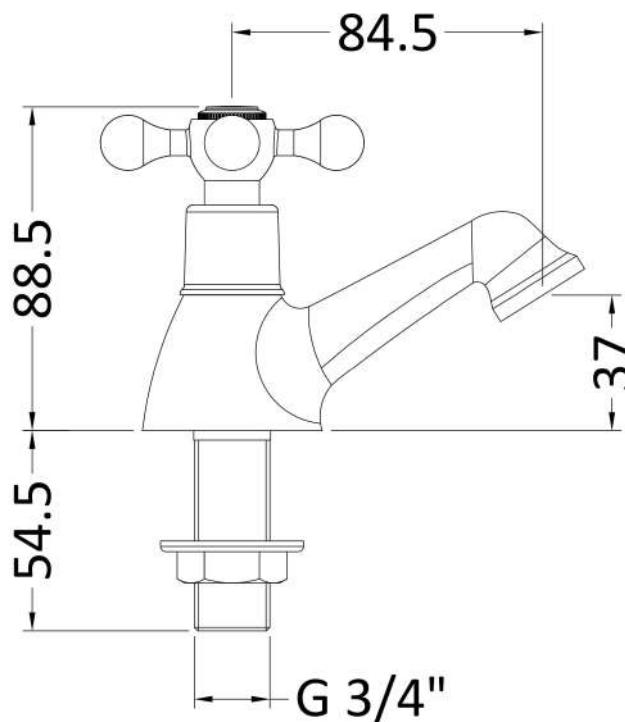

Sales Code: X382

Description: Viscount Bath Tap

**Product Dimensions**

Height (mm):	89
Width (mm):	40
Depth (mm):	120
Length (mm):	
Nett Weight (kg):	1.1

**Packaging Dimensions**

Height (mm):	132
Width (mm):	49
Depth (mm):	88
Gross Weight (kg):	1.3

**Packaging Data**

Box Colour:	White Cardboard Box
Box Qty:	1
Label Size:	100 x 50
Label Colour:	White Label
Label Qty:	2

**Outer Box Dimensions (If Applicable)**

Height (mm):	305
Width (mm):	335
Depth (mm):	335
Length (mm):	
Gross Weight (kg):	21
Barcode:	5055369008834

**Product Details**

Country of Origin:	China
Fitting Instruction:	No
Product Material:	Brass
Control Type:	Manual
Waste Included:	Waste Not Included
Waste Type:	Not Applicable
WRAS Approval: No	Approval No: N/A
Valve/Cartridge Type:	1/4 Turn Ceramic Disc
Colour/Finish:	Chrome
Mount Type:	Deck
Operating Pressure (bar):	0.1
Flow Rates: (Litres Per Min)	0.1 bar: 9    0.5 bar: 22    1 bar: 34    2 bar: 43    3 bar: 0
Pipe Size:	22 mm (3/4" Bsp)
Pipe Centres:	N/A