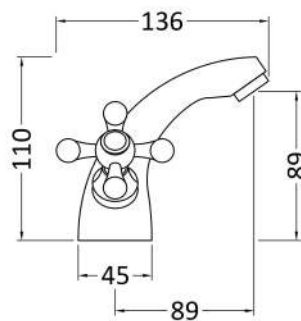

### Product Dimensions

Height (mm):	110
Width (mm):	175
Depth (mm):	136
Length (mm):	
Nett Weight (kg):	1.3

### Packaging Dimensions

Height (mm):	120
Width (mm):	182
Depth (mm):	117
Gross Weight (kg):	1.5

### Outer Box Dimensions (If Applicable)

Height (mm):	395
Width (mm):	555
Depth (mm):	245
Length (mm):	
Gross Weight (kg):	10
Barcode:	5055275824498

Flow Rates: (Litres Per Min)	0.1 bar: 8	0.5 bar: 24	1 bar: 30	2 bar: 38	3 bar: 42
Pipe Size:	15 mm (1/2" Bsp)				
Pipe Centres:	N/A				