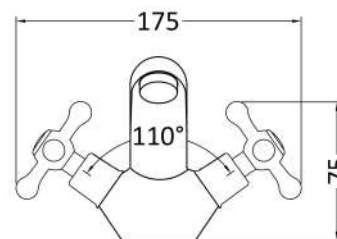

### Product Dimensions

Height (mm):	110
Width (mm):	175
Depth (mm):	136
Length (mm):	
Nett Weight (kg):	1.3

### Packaging Dimensions

Height (mm):	120
Width (mm):	182
Depth (mm):	117
Gross Weight (kg):	1.5

### Outer Box Dimensions (If Applicable)

Height (mm):	395
Width (mm):	555
Depth (mm):	245
Length (mm):	
Gross Weight (kg):	10
Barcode:	5055275824498

Flow Rates: (Litres Per Min)	0.1 bar: 8	0.5 bar: 24	1 bar: 30	2 bar: 38	3 bar: 42
Pipe Size:	15 mm (1/2" Bsp)				
Pipe Centres:	N/A				