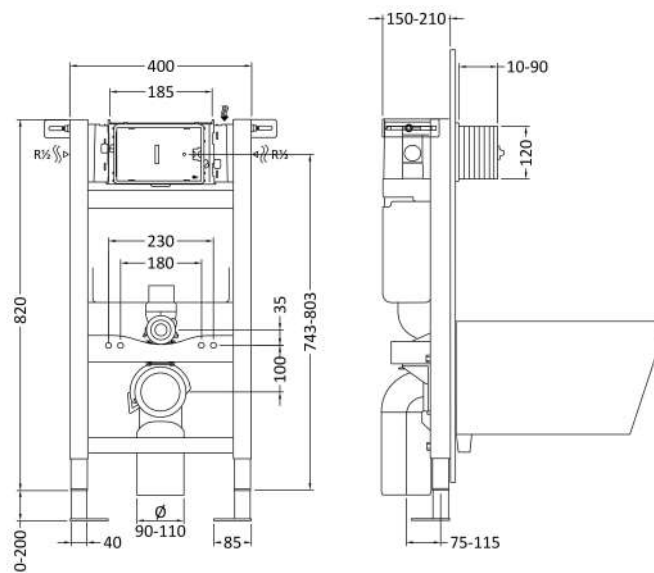

Sales Code: XTY007

Description: Mid Height Concealed Cistern Wall Frame

### Product Dimensions

Length (mm):	
Width (mm):	0
Height (mm):	0
Depth (mm):	0
Nett Weight (kg):	10.5

### Packaging Dimensions

Height (mm):	195
Width (mm):	510
Depth (mm):	850
Gross Weight (kg):	10.5

### Outer Box Dimensions (If Applicable)

Height (mm):	0
Width (mm):	0
Length (mm):	
Depth (mm):	
Gross Weight (kg):	0
Barcode:	5055275819302