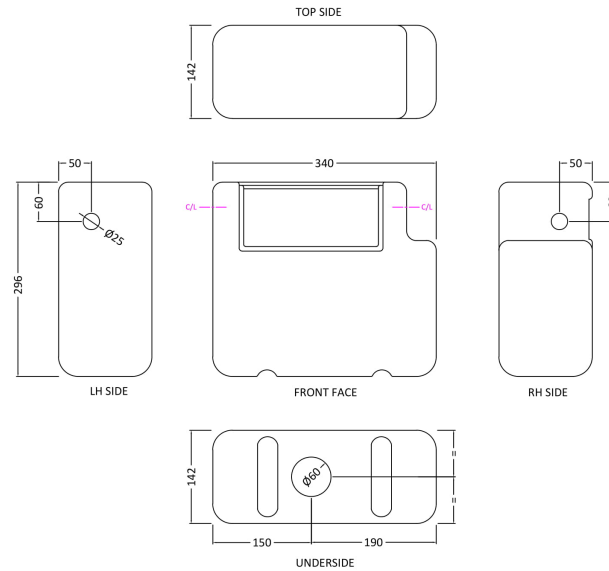

Sales Code: XTY008

Description: Dual Flush Universal Concealed Cistern

Product Dimensions

Length (mm):	
Width (mm):	340
Height (mm):	296
Depth (mm):	142
Nett Weight (kg):	1.6

Packaging Dimensions

Height (mm):	306
Width (mm):	152
Depth (mm):	350
Gross Weight (kg):	1.7

Packaging Data

Box Colour:	Brown Cardboard Box
Box Qty:	1
Label Size:	100 x 50
Label Colour:	White Label
Label Qty:	2

Outer Box Dimensions (If Applicable)

Height (mm):	
Width (mm):	
Length (mm):	
Depth (mm):	
Gross Weight (kg):	
Barcode:	5055275826683

Product Details

Country of Origin:	China
Fitting Instruction:	No
CE & UKCA:	
Product Material:	Hd Polyethylene
Heating Element Wattage:	Not Applicable
Colour/Finish:	White
Product Diameter:	Not Applicable
Connection Size:	1/2" Bsp