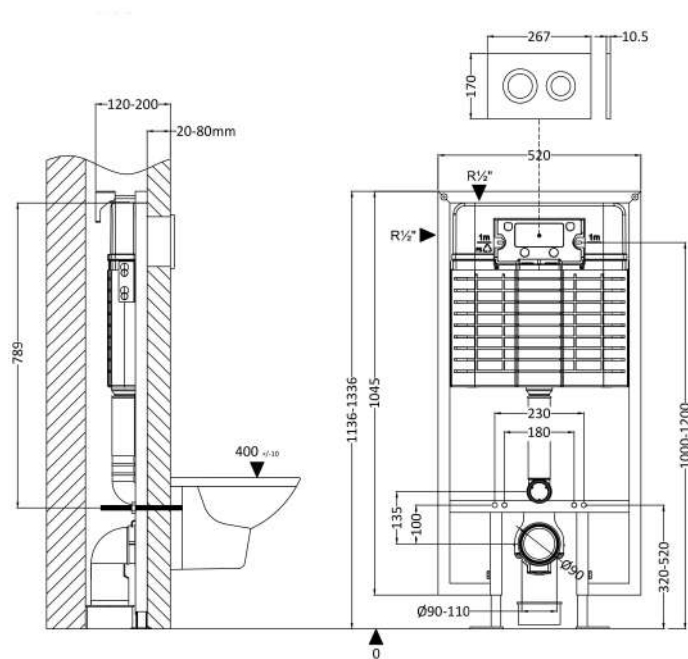

Sales Code: XTY009R

Description: Dual Flush Conc Cist Frame Round Plate

Product Dimensions

Length (mm):	
Width (mm):	520
Height (mm):	1136
Depth (mm):	204
Nett Weight (kg):	11.5

Packaging Dimensions

Height (mm):	160
Width (mm):	560
Depth (mm):	1125
Gross Weight (kg):	12

Packaging Data

Box Colour:	Brown Cardboard Box
Box Qty:	1
Label Size:	100 x 50
Label Colour:	White Label
Label Qty:	2

Outer Box Dimensions (If Applicable)

Height (mm):	
Width (mm):	
Length (mm):	
Depth (mm):	
Gross Weight (kg):	0
Barcode:	5056211863618

Product Details

Country of Origin:	China
Fitting Instruction:	No
CE & UKCA:	Yes
Product Material:	Stainless Steel
Heating Element Wattage:	Not Applicable
Colour/Finish:	Chrome
Product Diameter:	Not Applicable
Connection Size:	