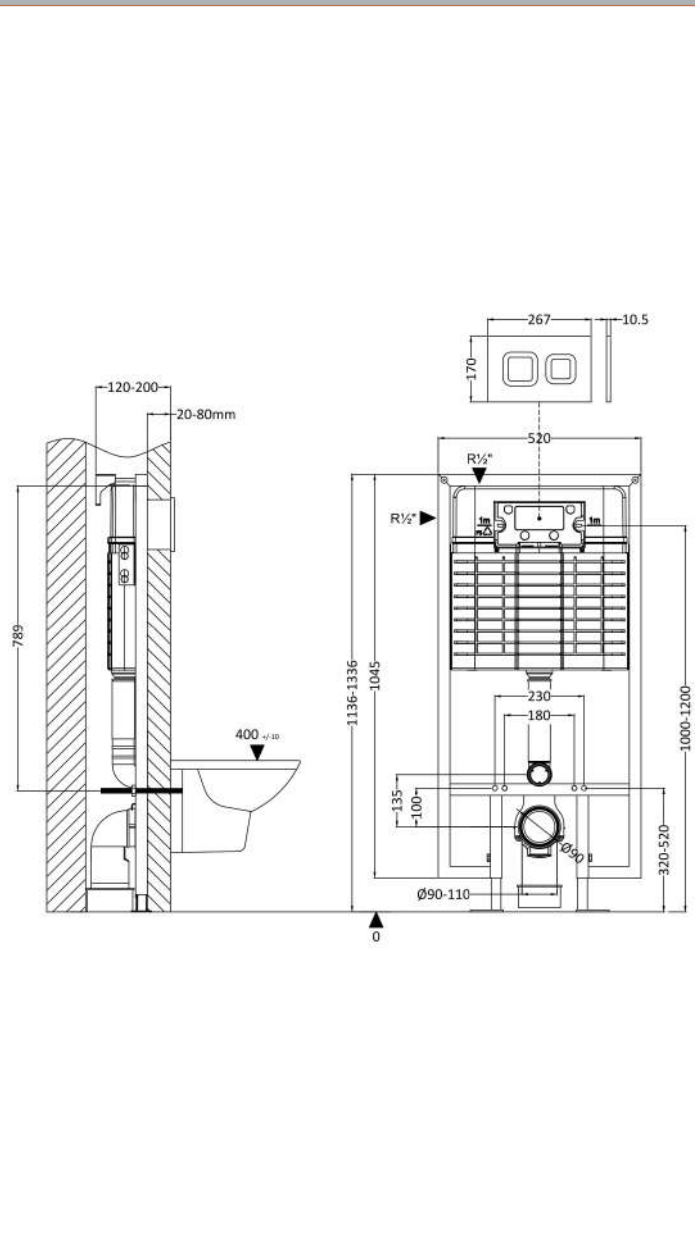

Sales Code: XTY009S

Description: Dual Flush Conc Cist Frame Square Plate

### Product Dimensions

Length (mm):	
Width (mm):	520
Height (mm):	1136
Depth (mm):	204
Nett Weight (kg):	11.5

### Packaging Dimensions

Height (mm):	160
Width (mm):	560
Depth (mm):	1125
Gross Weight (kg):	12

### Outer Box Dimensions (If Applicable)

Height (mm):	
Width (mm):	
Length (mm):	
Depth (mm):	
Gross Weight (kg):	0
Barcode:	5056211863601