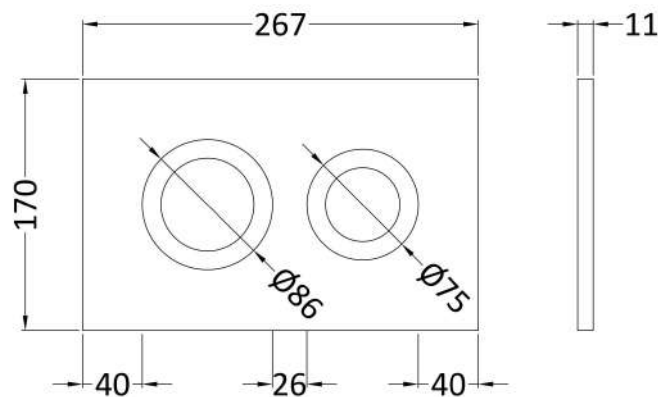

Sales Code: XTY109R

Description: Dual Flush Conc Cist Frame Round Plate

Packaging Details

Barcode: 5056678460207

Sales Code: XTY009PR1

Description: Round Dual Flush Push Button White

Product Dimensions

Length (mm):	
Width (mm):	267
Height (mm):	170
Depth (mm):	11
Nett Weight (kg):	0.5

Packaging Dimensions

Height (mm):	290
Width (mm):	220
Depth (mm):	50
Gross Weight (kg):	0.5

Packaging Data

Box Colour:	Brown Cardboard Box
Box Qty:	1
Label Size:	100 x 50
Label Colour:	White Label
Label Qty:	2

Outer Box Dimensions (If Applicable)

Height (mm):	
Width (mm):	
Length (mm):	
Depth (mm):	
Gross Weight (kg):	0
Barcode:	5056678435496

Product Details

Country of Origin:	China
Fitting Instruction:	No
CE & UKCA:	Yes
Product Material:	Ss
Heating Element Wattage:	Not Applicable
Colour/Finish:	White
Product Diameter:	Not Applicable
Connection Size:	

Sales Code: XTY009R

Description: Dual Flush Conc Cist Frame Round Plate

Product Dimensions

Length (mm):	
Width (mm):	520
Height (mm):	1136
Depth (mm):	204
Nett Weight (kg):	11.5

Packaging Dimensions

Height (mm):	160
Width (mm):	560
Depth (mm):	1125
Gross Weight (kg):	12