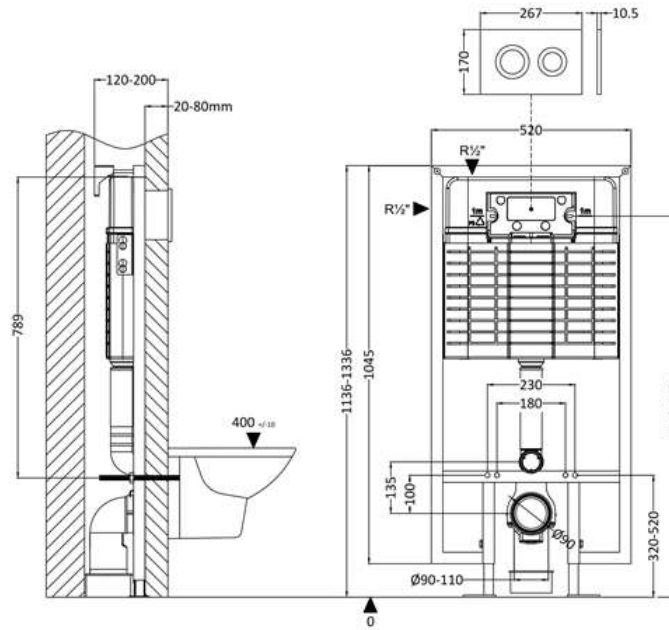

Sales Code: XTY109R

Description: Dual Flush Conc Cist Frame Round Plate

Packaging Details

Barcode: 5056678460207

Sales Code: XTY009PR1

Description: Round Dual Flush Push Button White

Product Dimensions

Length (mm):	
Width (mm):	267
Height (mm):	170
Depth (mm):	11
Nett Weight (kg):	0.5

Packaging Dimensions

Height (mm):	290
Width (mm):	220
Depth (mm):	50
Gross Weight (kg):	0.5

Packaging Data

Box Colour:	Brown Cardboard Box
Box Qty:	1
Label Size:	100 x 50
Label Colour:	White Label
Label Qty:	2

Outer Box Dimensions (If Applicable)

Height (mm):	
Width (mm):	
Length (mm):	
Depth (mm):	
Gross Weight (kg):	0
Barcode:	5056678435496

Product Details

Country of Origin:	China
Fitting Instruction:	No
CE & UKCA:	Yes
Product Material:	Ss
Heating Element Wattage:	Not Applicable
Colour/Finish:	White
Product Diameter:	Not Applicable
Connection Size:	

Sales Code: XTY009R

Description: Dual Flush Conc Cist Frame Round Plate

Product Dimensions

Length (mm):	
Width (mm):	520
Height (mm):	1136
Depth (mm):	204
Nett Weight (kg):	11.5

Packaging Dimensions

Height (mm):	160
Width (mm):	560
Depth (mm):	1125
Gross Weight (kg):	12