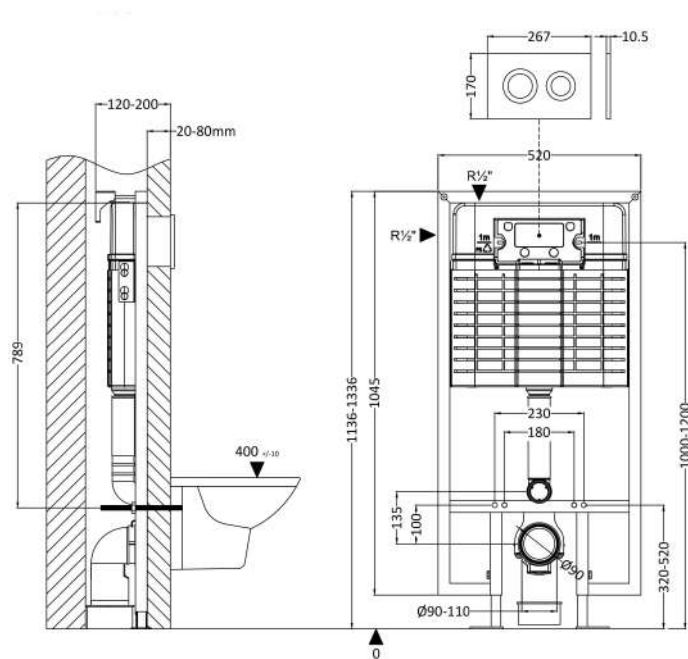

Packaging Dimensions

Height (mm):	290
Width (mm):	220
Depth (mm):	50
Gross Weight (kg):	0.5

Packaging Data

Box Colour:	Brown Cardboard Box
Box Qty:	1
Label Size:	100 x 50
Label Colour:	White Label
Label Qty:	2

Outer Box Dimensions (If Applicable)

Height (mm):	
Width (mm):	
Length (mm):	
Depth (mm):	
Gross Weight (kg):	0
Barcode:	5056678435496

Product Details

Country of Origin:	China
Fitting Instruction:	No
CE & UKCA:	Yes
Product Material:	Ss
Heating Element Wattage:	Not Applicable
Colour/Finish:	White
Product Diameter:	Not Applicable
Connection Size:	

Sales Code: XTY009R

Description: Dual Flush Conc Cist Frame Round Plate

Product Dimensions

Length (mm):	
Width (mm):	520
Height (mm):	1136
Depth (mm):	204
Nett Weight (kg):	11.5

Packaging Dimensions

Height (mm):	160
Width (mm):	560
Depth (mm):	1125
Gross Weight (kg):	12

Packaging Data

Box Colour:	Brown Cardboard Box
Box Qty:	1
Label Size:	100 x 50
Label Colour:	White Label
Label Qty:	2

Outer Box Dimensions (If Applicable)

Height (mm):	
Width (mm):	
Length (mm):	
Depth (mm):	
Gross Weight (kg):	0
Barcode:	5056211863618