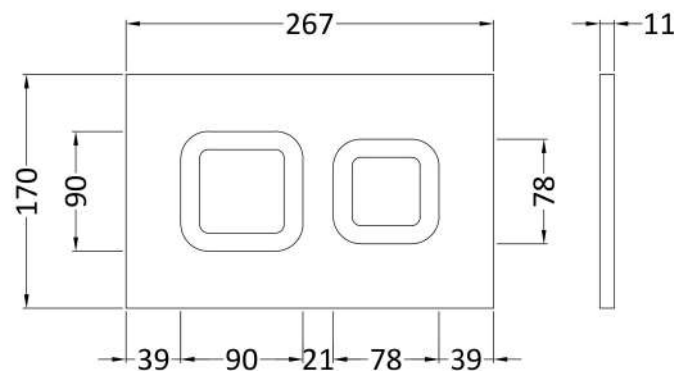

Sales Code: XTY109S

Description: Dual Flush Conc Cist Frame Square Plate

Packaging Details

Barcode: 5056678460238

Sales Code: XTY009PS1

Description: Square Dual Flush Push Button White

Product Dimensions

Length (mm):	
Width (mm):	267
Height (mm):	170
Depth (mm):	11
Nett Weight (kg):	0.5

Packaging Dimensions

Height (mm):	290
Width (mm):	220
Depth (mm):	50
Gross Weight (kg):	0.5

Packaging Data

Box Colour:	Brown Cardboard Box
Box Qty:	1
Label Size:	100 x 50
Label Colour:	White Label
Label Qty:	2

Outer Box Dimensions (If Applicable)

Height (mm):	
Width (mm):	
Length (mm):	
Depth (mm):	
Gross Weight (kg):	0
Barcode:	5056678435472

Product Details

Country of Origin:	China
Fitting Instruction:	No
CE & UKCA:	Yes
Product Material:	Ss
Heating Element Wattage:	Not Applicable
Colour/Finish:	White
Product Diameter:	Not Applicable
Connection Size:	

Sales Code: XTY009S

Description: Dual Flush Conc Cist Frame Square Plate

Product Dimensions

Length (mm):	
Width (mm):	520
Height (mm):	1136
Depth (mm):	204
Nett Weight (kg):	11.5

Packaging Dimensions

Height (mm):	160
Width (mm):	560
Depth (mm):	1125
Gross Weight (kg):	12