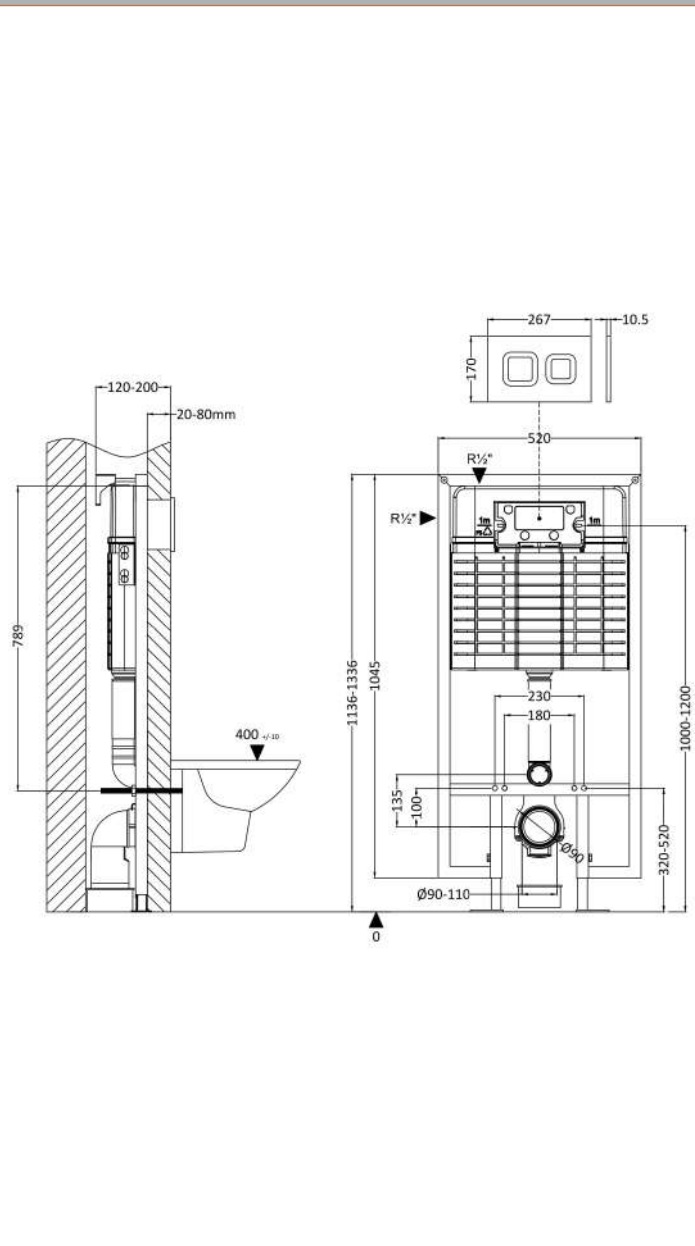

Sales Code: XTY109S

Description: Dual Flush Conc Cist Frame Square Plate

Packaging Details

Barcode: 5056678460238

Sales Code: XTY009PS1

Description: Square Dual Flush Push Button White

Product Dimensions

Length (mm):	
Width (mm):	267
Height (mm):	170
Depth (mm):	11
Nett Weight (kg):	0.5

Packaging Dimensions

Height (mm):	290
Width (mm):	220
Depth (mm):	50
Gross Weight (kg):	0.5

Packaging Data

Box Colour:	Brown Cardboard Box
Box Qty:	1
Label Size:	100 x 50
Label Colour:	White Label
Label Qty:	2

Outer Box Dimensions (If Applicable)

Height (mm):	
Width (mm):	
Length (mm):	
Depth (mm):	
Gross Weight (kg):	0
Barcode:	5056678435472

Product Details

Country of Origin:	China
Fitting Instruction:	No
CE & UKCA:	Yes
Product Material:	Ss
Heating Element Wattage:	Not Applicable
Colour/Finish:	White
Product Diameter:	Not Applicable
Connection Size:	

Sales Code: XTY009S

Description: Dual Flush Conc Cist Frame Square Plate

Product Dimensions

Length (mm):	
Width (mm):	520
Height (mm):	1136
Depth (mm):	204
Nett Weight (kg):	11.5

Packaging Dimensions

Height (mm):	160
Width (mm):	560
Depth (mm):	1125
Gross Weight (kg):	12