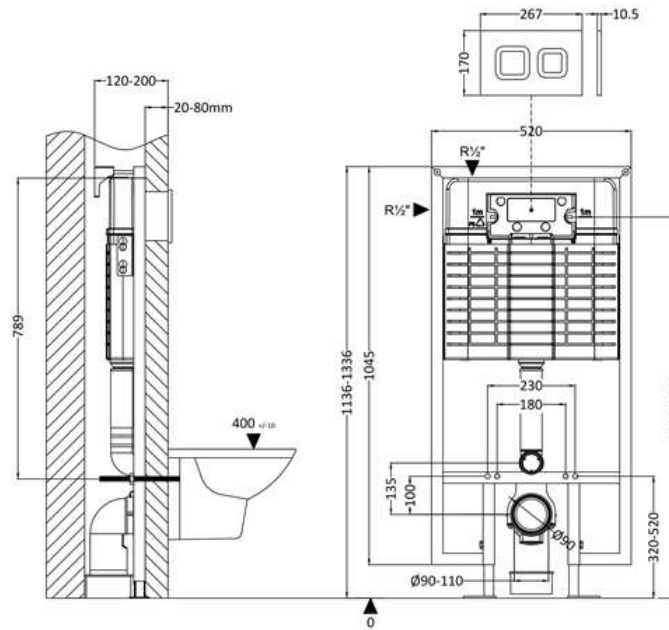

Sales Code: XTY109S

Description: Dual Flush Conc Cist Frame Square Plate

Packaging Details

Barcode: 5056678460238

Sales Code: XTY009PS1

Description: Square Dual Flush Push Button White

Product Dimensions

Length (mm):	
Width (mm):	267
Height (mm):	170
Depth (mm):	11
Nett Weight (kg):	0.5

Packaging Dimensions

Height (mm):	290
Width (mm):	220
Depth (mm):	50
Gross Weight (kg):	0.5

Packaging Data

Box Colour:	Brown Cardboard Box
Box Qty:	1
Label Size:	100 x 50
Label Colour:	White Label
Label Qty:	2

Outer Box Dimensions (If Applicable)

Height (mm):	
Width (mm):	
Length (mm):	
Depth (mm):	
Gross Weight (kg):	0
Barcode:	5056678435472

Product Details

Country of Origin:	China
Fitting Instruction:	No
CE & UKCA:	Yes
Product Material:	Ss
Heating Element Wattage:	Not Applicable
Colour/Finish:	White
Product Diameter:	Not Applicable
Connection Size:	

Sales Code: XTY009S

Description: Dual Flush Conc Cist Frame Square Plate

Product Dimensions

Length (mm):	
Width (mm):	520
Height (mm):	1136
Depth (mm):	204
Nett Weight (kg):	11.5

Packaging Dimensions

Height (mm):	160
Width (mm):	560
Depth (mm):	1125
Gross Weight (kg):	12