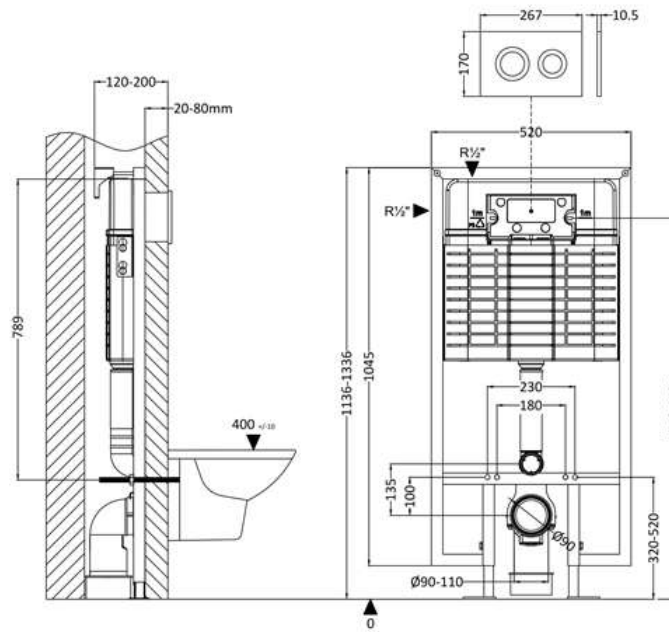

### Packaging Details

Barcode: 5056678460214

**Sales Code:** XTY009PR4

**Description:** Round Dual Flush Push Button Black

**Product Dimensions**

Length (mm):	
Width (mm):	267
Height (mm):	170
Depth (mm):	11
Nett Weight (kg):	0.5

**Packaging Dimensions**

Height (mm):	290
Width (mm):	220
Depth (mm):	50
Gross Weight (kg):	0.5

**Packaging Data**

Box Colour:	Brown Cardboard Box
Box Qty:	1
Label Size:	100 x 50
Label Colour:	White Label
Label Qty:	2

### Product Dimensions

Length (mm):	
Width (mm):	520
Height (mm):	1136
Depth (mm):	204
Nett Weight (kg):	11.5

### Packaging Dimensions

Height (mm):	160
Width (mm):	560
Depth (mm):	1125
Gross Weight (kg):	12