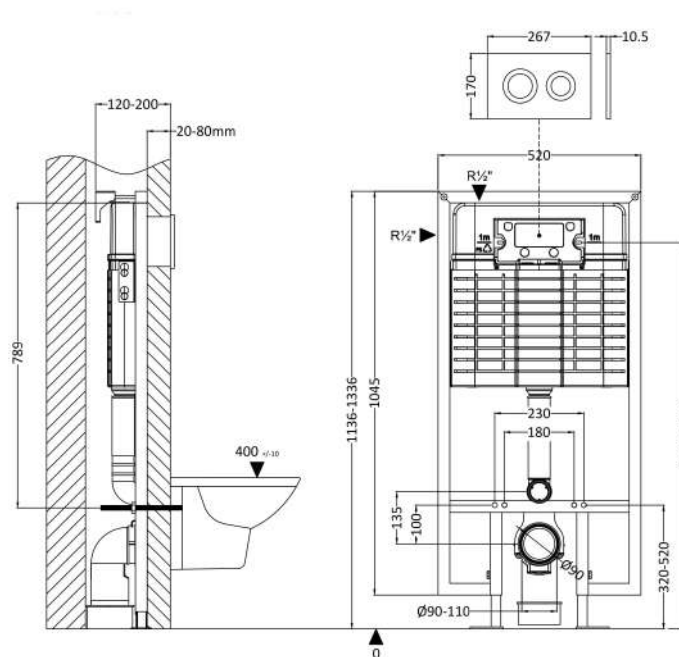

**Packaging Dimensions**

Height (mm):	290
Width (mm):	220
Depth (mm):	50
Gross Weight (kg):	0.5

**Packaging Data**

Box Colour:	Brown Cardboard Box
Box Qty:	1
Label Size:	100 x 50
Label Colour:	White Label
Label Qty:	2

**Outer Box Dimensions (If Applicable)**

Height (mm):	
Width (mm):	
Length (mm):	
Depth (mm):	
Gross Weight (kg):	0
Barcode:	5056678435502

**Product Details**

Country of Origin:	China
Fitting Instruction:	No
CE & UKCA:	Yes
Product Material:	Ss
Heating Element Wattage:	Not Applicable
Colour/Finish:	Black
Product Diameter:	Not Applicable
Connection Size:	

### Product Dimensions

Length (mm):	
Width (mm):	520
Height (mm):	1136
Depth (mm):	204
Nett Weight (kg):	11.5

### Packaging Dimensions

Height (mm):	160
Width (mm):	560
Depth (mm):	1125
Gross Weight (kg):	12