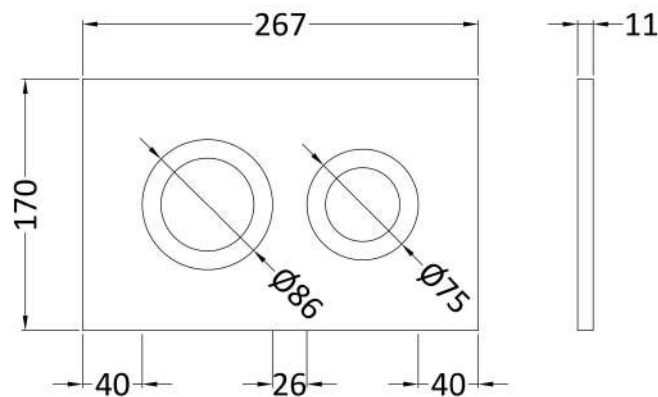

### Packaging Details

Barcode: 5056678460214

**Sales Code:** XTY009PR4

**Description:** Round Dual Flush Push Button Black

**Product Dimensions**

Length (mm):	
Width (mm):	267
Height (mm):	170
Depth (mm):	11
Nett Weight (kg):	0.5

**Packaging Dimensions**

Height (mm):	290
Width (mm):	220
Depth (mm):	50
Gross Weight (kg):	0.5

**Packaging Data**

Box Colour:	Brown Cardboard Box
Box Qty:	1
Label Size:	100 x 50
Label Colour:	White Label
Label Qty:	2

**Outer Box Dimensions (If Applicable)**

Height (mm):	
Width (mm):	
Length (mm):	
Depth (mm):	
Gross Weight (kg):	0
Barcode:	5056678435502

**Product Details**

Country of Origin:	China
Fitting Instruction:	No
CE & UKCA:	Yes
Product Material:	Ss
Heating Element Wattage:	Not Applicable
Colour/Finish:	Black
Product Diameter:	Not Applicable
Connection Size:	

### Product Dimensions

Length (mm):	
Width (mm):	520
Height (mm):	1136
Depth (mm):	204
Nett Weight (kg):	11.5