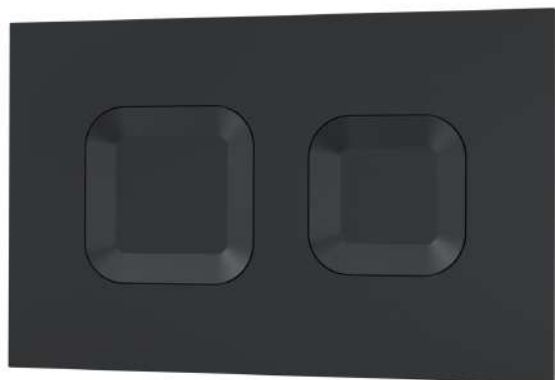

Sales Code: XTY409S

Description: Dual Flush Conc Cist Frame Square Plate

### Packaging Details

Barcode: 5056678460245

**Sales Code:** XTY009PS4

**Description:** Square Dual Flush Push Button Black

**Product Dimensions**

Length (mm):	
Width (mm):	267
Height (mm):	170
Depth (mm):	11
Nett Weight (kg):	0.5

**Outer Box Dimensions (If Applicable)**

Height (mm):	
Width (mm):	
Length (mm):	
Depth (mm):	
Gross Weight (kg):	0
Barcode:	5056678435489

**Product Details**

Country of Origin:	China
Fitting Instruction:	No
CE & UKCA:	Yes
Product Material:	Ss
Heating Element Wattage:	Not Applicable
Colour/Finish:	Black
Product Diameter:	Not Applicable
Connection Size:	

Sales Code: XTY009S

Description: Dual Flush Conc Cist Frame Square Plate