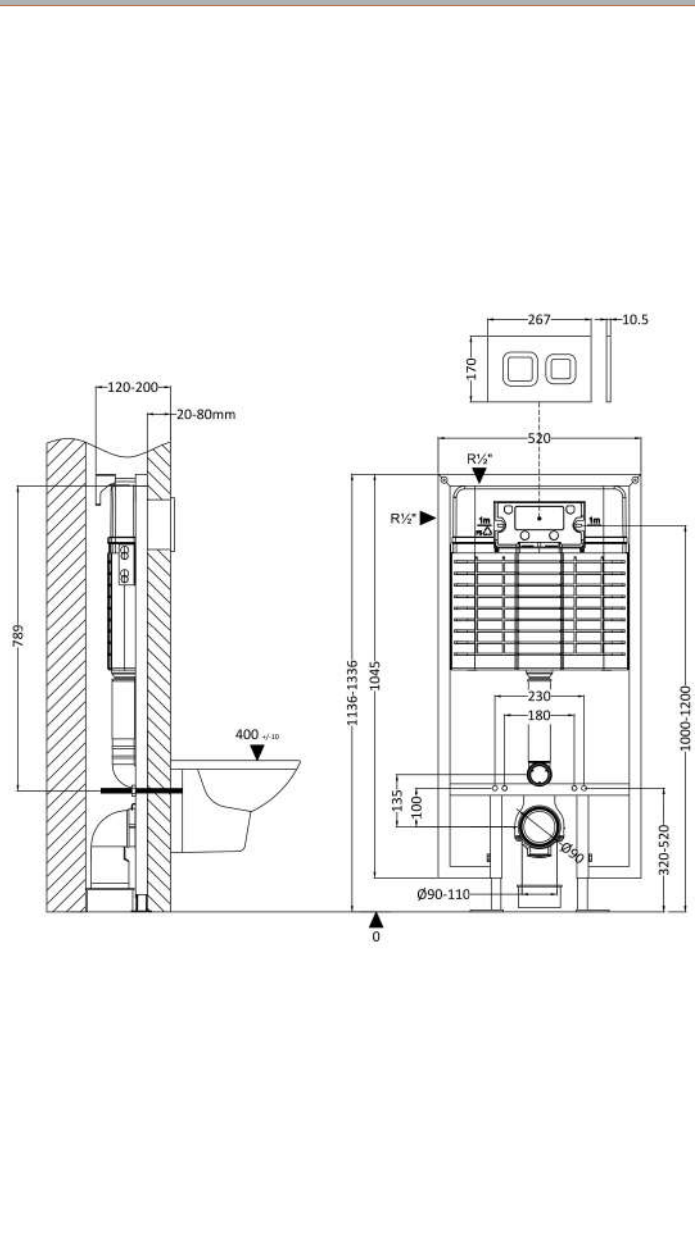

### Packaging Details

Barcode: 5056678460245

**Sales Code:** XTY009PS4

**Description:** Square Dual Flush Push Button Black

**Product Dimensions**

Length (mm):	
Width (mm):	267
Height (mm):	170
Depth (mm):	11
Nett Weight (kg):	0.5

**Packaging Dimensions**

Height (mm):	290
Width (mm):	220
Depth (mm):	50
Gross Weight (kg):	0.5

**Packaging Data**

Box Colour:	Brown Cardboard Box
Box Qty:	1
Label Size:	100 x 50
Label Colour:	White Label
Label Qty:	2

**Outer Box Dimensions (If Applicable)**

Height (mm):	
Width (mm):	
Length (mm):	
Depth (mm):	
Gross Weight (kg):	0
Barcode:	5056678435489

**Product Details**

Country of Origin:	China
Fitting Instruction:	No
CE & UKCA:	Yes
Product Material:	Ss
Heating Element Wattage:	Not Applicable
Colour/Finish:	Black
Product Diameter:	Not Applicable
Connection Size:	

### Product Dimensions

Length (mm):	
Width (mm):	520
Height (mm):	1136
Depth (mm):	204
Nett Weight (kg):	11.5