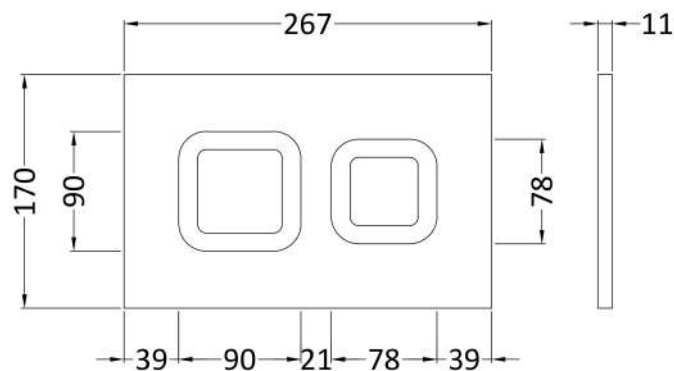

### Packaging Details

Barcode: 5056678460245

**Sales Code:** XTY009PS4

**Description:** Square Dual Flush Push Button Black

**Product Dimensions**

Length (mm):	
Width (mm):	267
Height (mm):	170
Depth (mm):	11
Nett Weight (kg):	0.5

**Packaging Dimensions**

Height (mm):	290
Width (mm):	220
Depth (mm):	50
Gross Weight (kg):	0.5

**Packaging Data**

Box Colour:	Brown Cardboard Box
Box Qty:	1
Label Size:	100 x 50
Label Colour:	White Label
Label Qty:	2

### Product Dimensions

Length (mm):	
Width (mm):	520
Height (mm):	1136
Depth (mm):	204
Nett Weight (kg):	11.5

### Packaging Dimensions

Height (mm):	160
Width (mm):	560
Depth (mm):	1125
Gross Weight (kg):	12