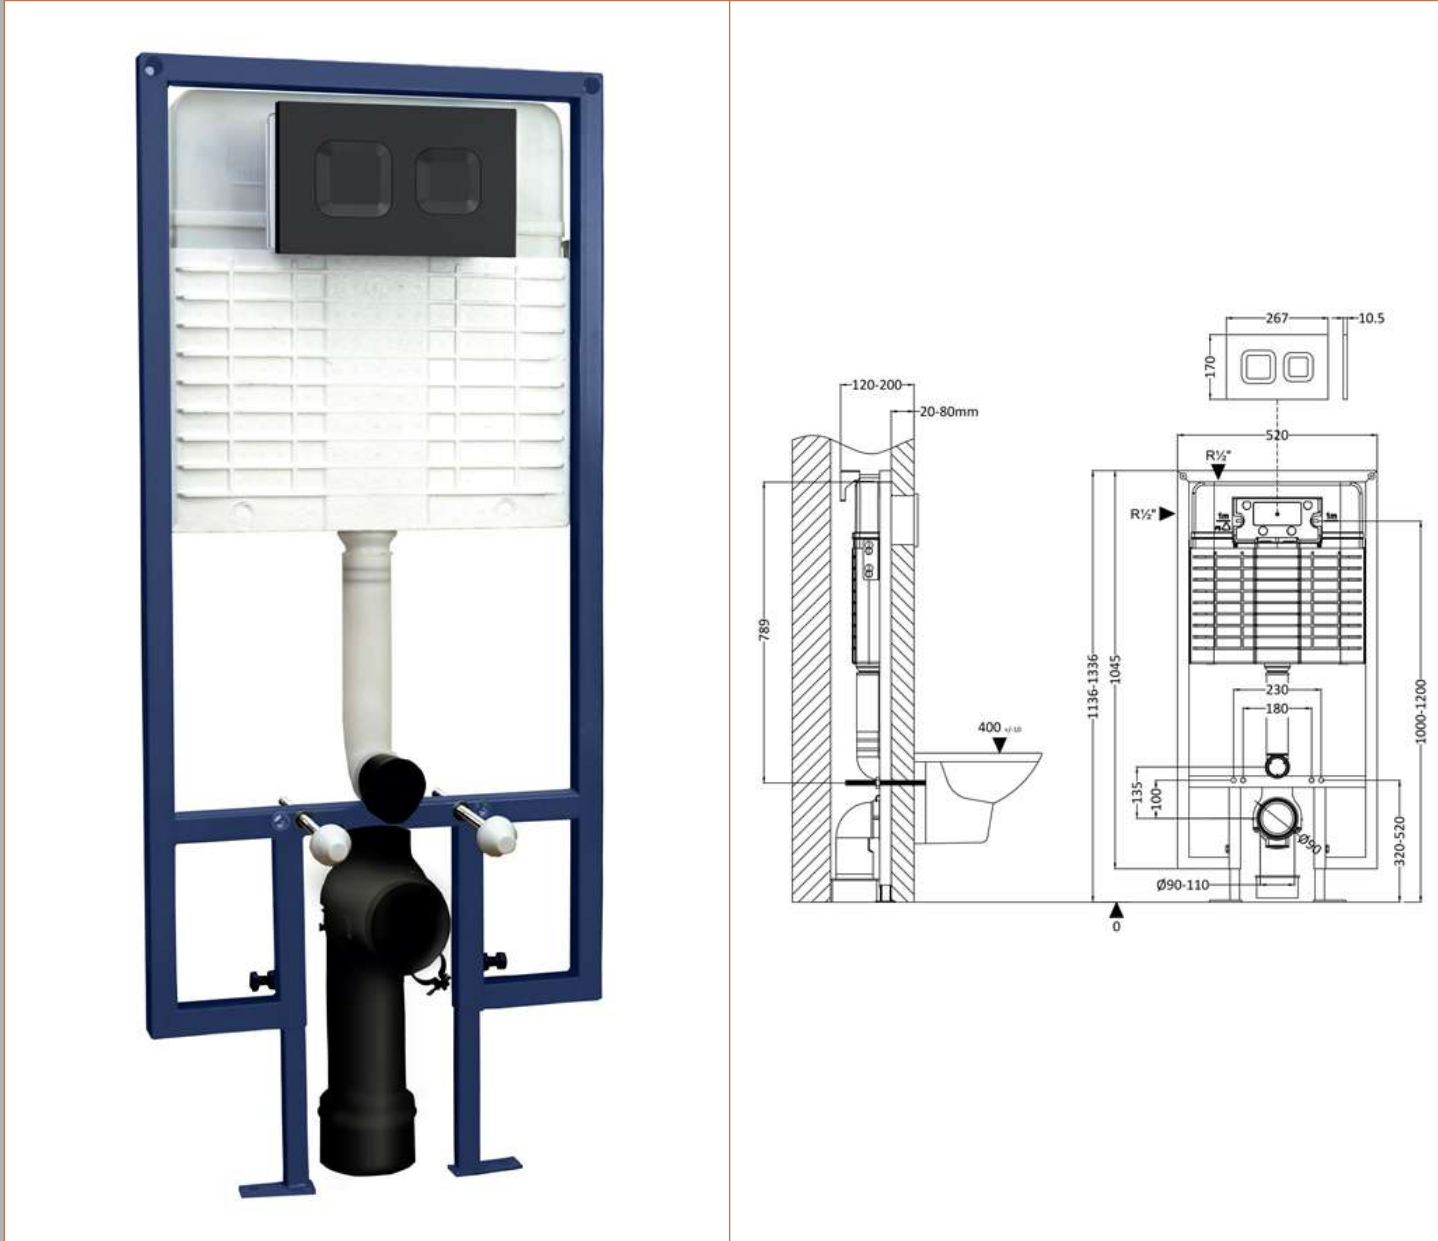

Sales Code: XTY409S

Description: Dual Flush Conc Cist Frame Square Plate

### Packaging Details

Barcode: 5056678460245

**Sales Code:** XTY009PS4

**Description:** Square Dual Flush Push Button Black

**Product Dimensions**

Length (mm):	
Width (mm):	267
Height (mm):	170
Depth (mm):	11
Nett Weight (kg):	0.5

Sales Code: XTY009S

Description: Dual Flush Conc Cist Frame Square Plate

### Product Dimensions

Length (mm):	
Width (mm):	520
Height (mm):	1136
Depth (mm):	204
Nett Weight (kg):	11.5