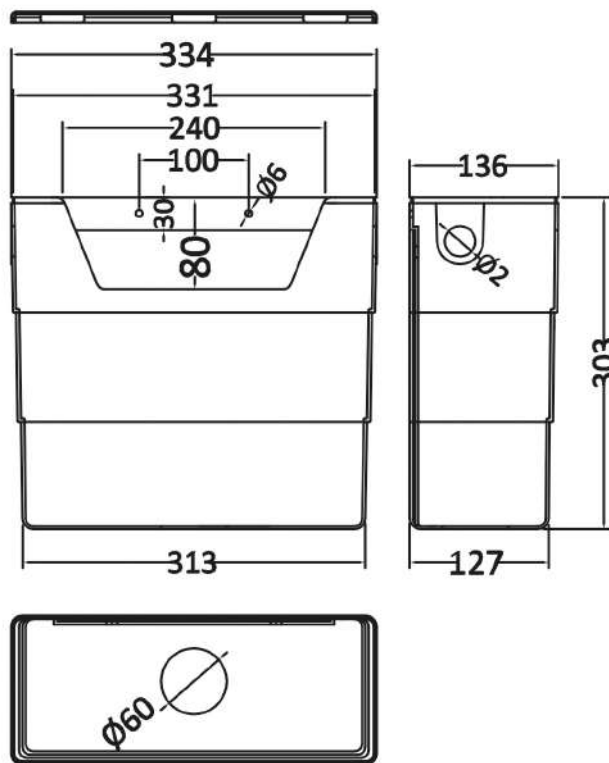

Packaging Dimensions

Height (mm):	50
Width (mm):	155
Depth (mm):	80
Gross Weight (kg):	0.2

Packaging Data

Box Colour:	White Cardboard Box
Box Qty:	0
Label Size:	0 x 0
Label Colour:	White Label
Label Qty:	0

Outer Box Dimensions (If Applicable)

Height (mm):	0
Width (mm):	0
Length (mm):	
Depth (mm):	
Gross Weight (kg):	0
Barcode:	5056211893127

Product Details

Country of Origin:	China
Fitting Instruction:	Yes
CE & UKCA:	
Product Material:	ABS
Heating Element Wattage:	Not Applicable
Colour/Finish:	Black
Product Diameter:	72 mm
Connection Size:	N/A

Sales Code: XTY006

Description: Cable Conc Universal Access Cistern

Product Dimensions

Length (mm):	
Width (mm):	0
Height (mm):	0
Depth (mm):	0
Nett Weight (kg):	2.23

Packaging Dimensions

Height (mm):	345
Width (mm):	145
Depth (mm):	320
Gross Weight (kg):	2.23

Packaging Data

Box Colour:	Brown Cardboard Box
Box Qty:	0
Label Size:	0 x 0
Label Colour:	White Label
Label Qty:	0

Outer Box Dimensions (If Applicable)

Height (mm):	0
Width (mm):	0
Length (mm):	
Depth (mm):	
Gross Weight (kg):	0
Barcode:	5055146182566