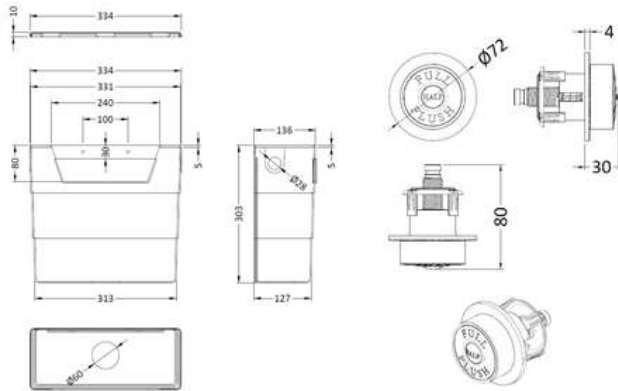

Sales Code: XTY6T02

Description: Concealed Cistern & Trad Push Button

Packaging Details

Barcode: 5056211899662