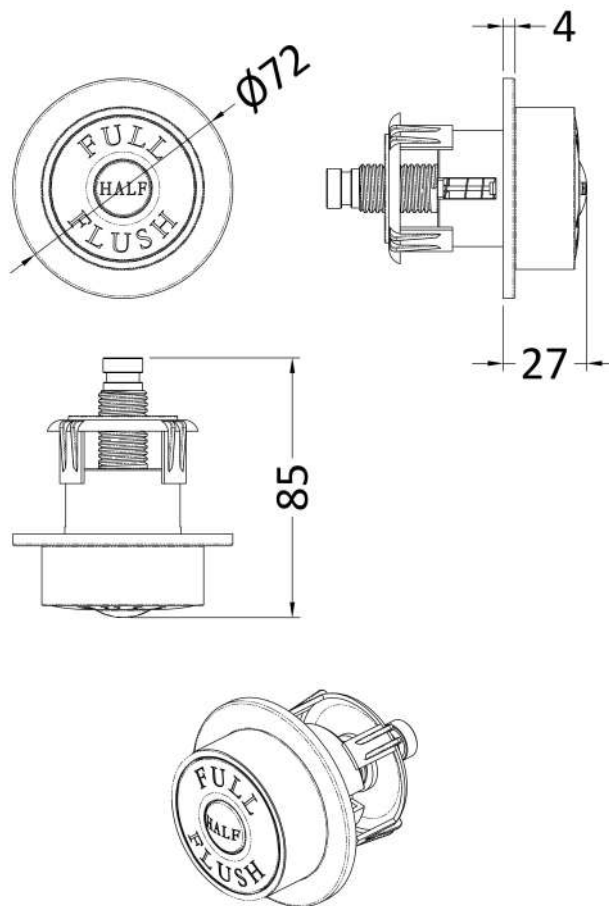

Sales Code: XTY6T02

Description: Concealed Cistern & Trad Push Button

Packaging Details

Barcode: 5056211899662

Sales Code: TDPB02

Description: Traditional Dual Flush Push Button

Product Dimensions

Length (mm):	
Width (mm):	0
Height (mm):	0
Depth (mm):	0
Nett Weight (kg):	0.2

Outer Box Dimensions (If Applicable)

Height (mm):	0
Width (mm):	0
Length (mm):	
Depth (mm):	
Gross Weight (kg):	0
Barcode:	5056211893127

Product Details

Country of Origin:	China
Fitting Instruction:	Yes
CE & UKCA:	
Product Material:	ABS
Heating Element Wattage:	Not Applicable
Colour/Finish:	Black
Product Diameter:	72 mm
Connection Size:	N/A

Sales Code: XTY006

Description: Cable Conc Universal Access Cistern

Product Dimensions

Length (mm):	
Width (mm):	0
Height (mm):	0
Depth (mm):	0
Nett Weight (kg):	2.23

Packaging Dimensions

Height (mm):	345
Width (mm):	145
Depth (mm):	320
Gross Weight (kg):	2.23

Product Details

Country of Origin:	China
Fitting Instruction:	Yes
CE & UKCA:	Yes
Product Material:	Hd Polyethylene
Heating Element Wattage:	Not Applicable
Colour/Finish:	Chrome
Product Diameter:	Not Applicable
Connection Size:	1/2" Bsp