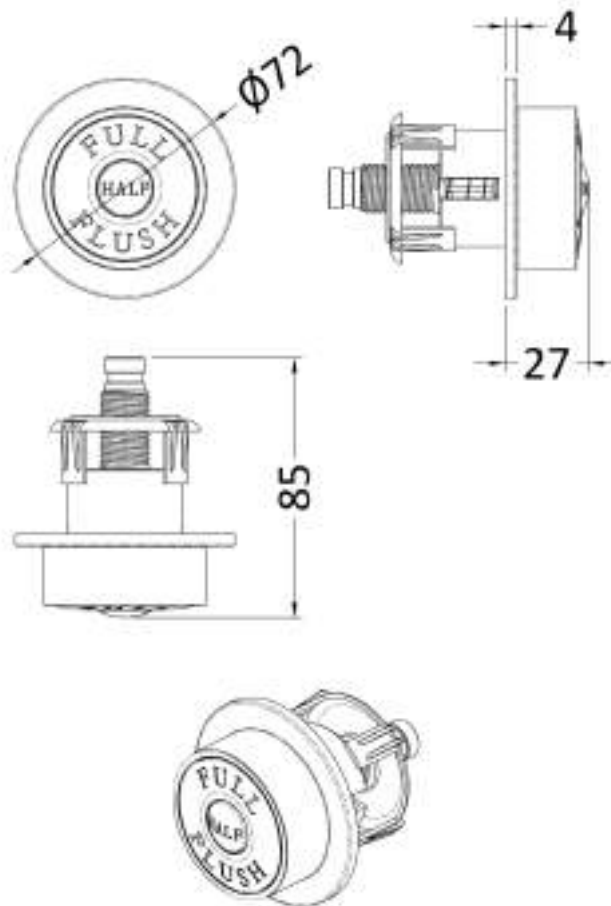

Sales Code: XTY6T03

Description: Concealed Cistern & Trad Push Button

Packaging Details

Barcode: 5056211899679

Sales Code: TDPB03

Description: Traditional Dual Flush Push Button

Product Dimensions

Length (mm):	
Width (mm):	72
Height (mm):	72
Depth (mm):	85
Nett Weight (kg):	0.2

Packaging Dimensions

Height (mm):	50
Width (mm):	155
Depth (mm):	80
Gross Weight (kg):	0.2

Packaging Data

Box Colour:	White Cardboard Box
Box Qty:	1
Label Size:	100 x 50
Label Colour:	White Label
Label Qty:	1

Outer Box Dimensions (If Applicable)

Height (mm):	
Width (mm):	
Length (mm):	
Depth (mm):	
Gross Weight (kg):	
Barcode:	5056211893134

Product Details

Country of Origin:	China
Fitting Instruction:	No
CE Certification:	
Product Material:	ABS
Heating Element Wattage:	Not Applicable
Colour/Finish:	Brushed Brass
Product Diameter:	72 mm
Connection Size:	N/A

Sales Code: XTY006

Description: Cable Conc Universal Access Cistern

Product Dimensions

Length (mm):	
Width (mm):	303
Height (mm):	334
Depth (mm):	136
Nett Weight (kg):	2.23

Packaging Dimensions

Height (mm):	345
Width (mm):	145
Depth (mm):	320
Gross Weight (kg):	2.23