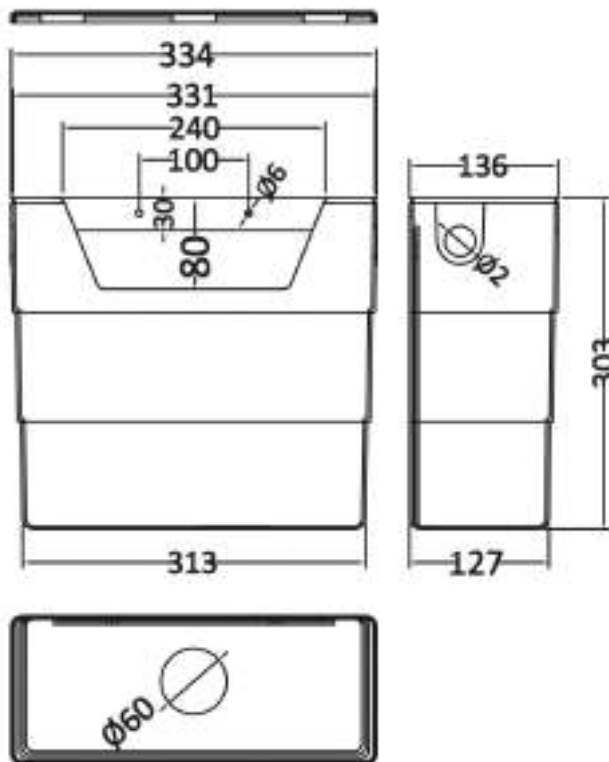

Packaging Dimensions

Height (mm):	50
Width (mm):	155
Depth (mm):	80
Gross Weight (kg):	0.2

Packaging Data

Box Colour:	White Cardboard Box
Box Qty:	1
Label Size:	100 x 50
Label Colour:	White Label
Label Qty:	1

Outer Box Dimensions (If Applicable)

Height (mm):	
Width (mm):	
Length (mm):	
Depth (mm):	
Gross Weight (kg):	
Barcode:	5056211893134

Product Details

Country of Origin:	China
Fitting Instruction:	No
CE Certification:	
Product Material:	ABS
Heating Element Wattage:	Not Applicable
Colour/Finish:	Brushed Brass
Product Diameter:	72 mm
Connection Size:	N/A

Sales Code: XTY006

Description: Cable Conc Universal Access Cistern

Product Dimensions

Length (mm):	
Width (mm):	303
Height (mm):	334
Depth (mm):	136
Nett Weight (kg):	2.23

Packaging Dimensions

Height (mm):	345
Width (mm):	145
Depth (mm):	320
Gross Weight (kg):	2.23

Packaging Data

Box Colour:	Brown Cardboard Box
Box Qty:	1
Label Size:	100 x 50
Label Colour:	White Label
Label Qty:	2

Outer Box Dimensions (If Applicable)

Height (mm):	
Width (mm):	
Length (mm):	
Depth (mm):	
Gross Weight (kg):	2
Barcode:	5055146182566