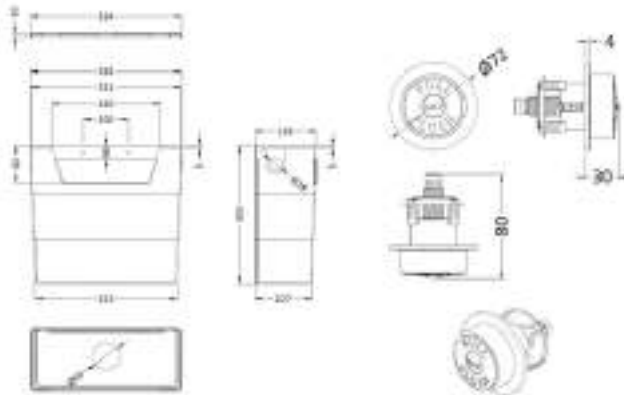

Sales Code: XTY6T03

Description: Concealed Cistern & Trad Push Button

Packaging Details

Barcode: 5056211899679

Sales Code: TDPB03

Description: Traditional Dual Flush Push Button

Product Dimensions

Length (mm):	
Width (mm):	72
Height (mm):	72
Depth (mm):	85
Nett Weight (kg):	0.2

Packaging Dimensions

Height (mm):	50
Width (mm):	155
Depth (mm):	80
Gross Weight (kg):	0.2

Packaging Data

Box Colour:	White Cardboard Box
Box Qty:	1
Label Size:	100 x 50
Label Colour:	White Label
Label Qty:	1

Outer Box Dimensions (If Applicable)

Height (mm):	
Width (mm):	
Length (mm):	
Depth (mm):	
Gross Weight (kg):	
Barcode:	5056211893134

Product Details

Country of Origin:	China
Fitting Instruction:	No
CE Certification:	
Product Material:	ABS
Heating Element Wattage:	Not Applicable
Colour/Finish:	Brushed Brass
Product Diameter:	72 mm
Connection Size:	N/A

Sales Code: XTY006

Description: Cable Conc Universal Access Cistern

Product Dimensions

Length (mm):	
Width (mm):	303
Height (mm):	334
Depth (mm):	136
Nett Weight (kg):	2.23

Packaging Dimensions

Height (mm):	345
Width (mm):	145
Depth (mm):	320
Gross Weight (kg):	2.23