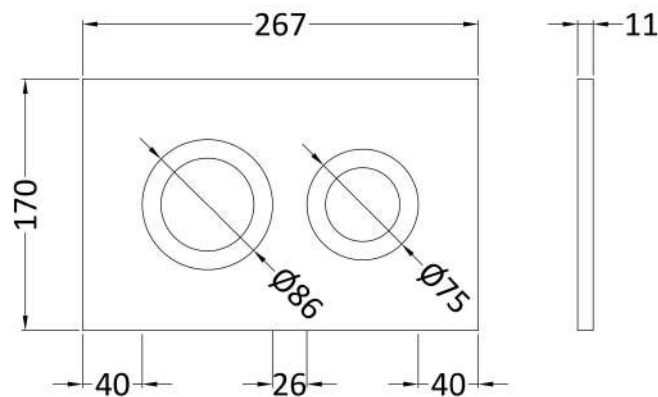

### Packaging Details

Barcode: 5056678460221

**Sales Code:** XTY009PR8

**Description:** Round Dual Flush Push Button Brass

**Product Dimensions**

Length (mm):	
Width (mm):	267
Height (mm):	170
Depth (mm):	11
Nett Weight (kg):	0.5

**Packaging Dimensions**

Height (mm):	290
Width (mm):	220
Depth (mm):	50
Gross Weight (kg):	0.5

**Packaging Data**

Box Colour:	Brown Cardboard Box
Box Qty:	1
Label Size:	100 x 50
Label Colour:	White Label
Label Qty:	2

**Outer Box Dimensions (If Applicable)**

Height (mm):	
Width (mm):	
Length (mm):	
Depth (mm):	
Gross Weight (kg):	0
Barcode:	5056678459713

**Product Details**

Country of Origin:	China
Fitting Instruction:	No
CE & UKCA:	Yes
Product Material:	Ss
Heating Element Wattage:	Not Applicable
Colour/Finish:	Brushed Brass
Product Diameter:	Not Applicable
Connection Size:	

### Product Dimensions

Length (mm):	
Width (mm):	520
Height (mm):	1136
Depth (mm):	204
Nett Weight (kg):	11.5