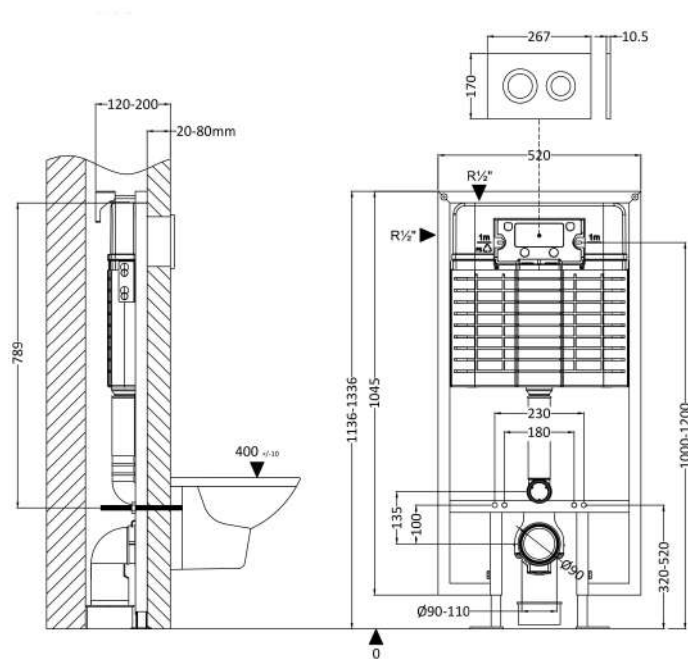

### Packaging Details

Barcode: 5056678460221

**Sales Code:** XTY009PR8

**Description:** Round Dual Flush Push Button Brass

**Product Dimensions**

Length (mm):	
Width (mm):	267
Height (mm):	170
Depth (mm):	11
Nett Weight (kg):	0.5

**Outer Box Dimensions (If Applicable)**

Height (mm):	
Width (mm):	
Length (mm):	
Depth (mm):	
Gross Weight (kg):	0
Barcode:	5056678459713

**Product Details**

Country of Origin:	China
Fitting Instruction:	No
CE & UKCA:	Yes
Product Material:	Ss
Heating Element Wattage:	Not Applicable
Colour/Finish:	Brushed Brass
Product Diameter:	Not Applicable
Connection Size:	

### Product Dimensions

Length (mm):	
Width (mm):	520
Height (mm):	1136
Depth (mm):	204
Nett Weight (kg):	11.5

### Packaging Dimensions

Height (mm):	160
Width (mm):	560
Depth (mm):	1125
Gross Weight (kg):	12