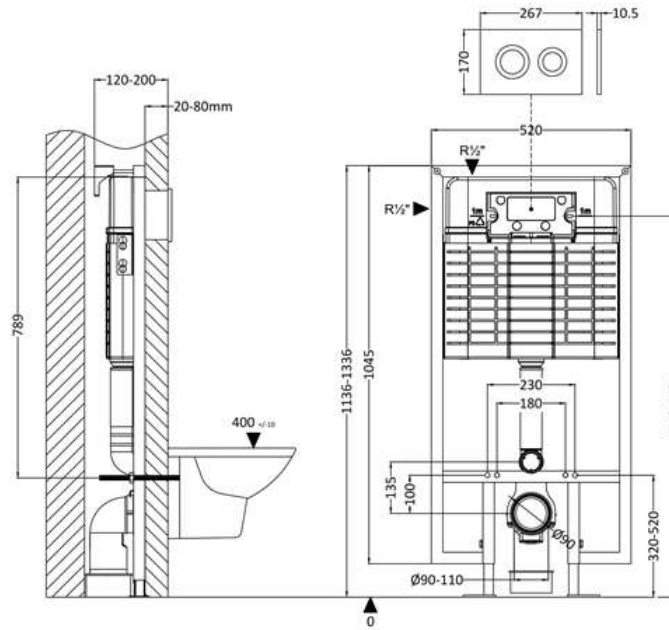

### Packaging Details

Barcode: 5056678460221

**Sales Code:** XTY009PR8

**Description:** Round Dual Flush Push Button Brass

**Product Dimensions**

Length (mm):	
Width (mm):	267
Height (mm):	170
Depth (mm):	11
Nett Weight (kg):	0.5

**Packaging Dimensions**

Height (mm):	290
Width (mm):	220
Depth (mm):	50
Gross Weight (kg):	0.5

**Packaging Data**

Box Colour:	Brown Cardboard Box
Box Qty:	1
Label Size:	100 x 50
Label Colour:	White Label
Label Qty:	2

### Product Dimensions

Length (mm):	
Width (mm):	520
Height (mm):	1136
Depth (mm):	204
Nett Weight (kg):	11.5

### Packaging Dimensions

Height (mm):	160
Width (mm):	560
Depth (mm):	1125
Gross Weight (kg):	12