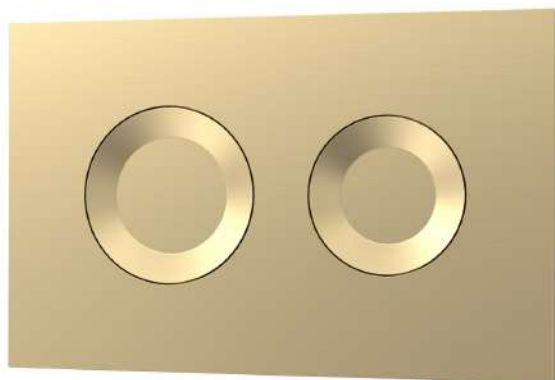

Sales Code: XTY809R

Description: Dual Flush Conc Cist Frame Round Plate

### Packaging Details

Barcode: 5056678460221

**Sales Code:** XTY009PR8

**Description:** Round Dual Flush Push Button Brass

**Product Dimensions**

Length (mm):	
Width (mm):	267
Height (mm):	170
Depth (mm):	11
Nett Weight (kg):	0.5

**Outer Box Dimensions (If Applicable)**

Height (mm):	
Width (mm):	
Length (mm):	
Depth (mm):	
Gross Weight (kg):	0
Barcode:	5056678459713

**Product Details**

Country of Origin:	China
Fitting Instruction:	No
CE & UKCA:	Yes
Product Material:	Ss
Heating Element Wattage:	Not Applicable
Colour/Finish:	Brushed Brass
Product Diameter:	Not Applicable
Connection Size:	

Sales Code: XTY009R

Description: Dual Flush Conc Cist Frame Round Plate