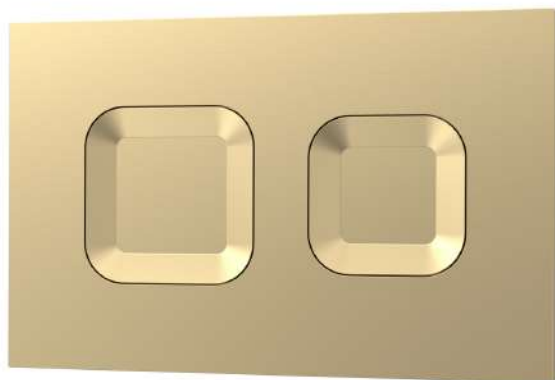

Sales Code: XTY809S

Description: Dual Flush Conc Cist Frame Square Plate

Packaging Details

Barcode: 5056678460252

Sales Code: XTY009PS8

Description: Square Dual Flush Push Button Brass

Product Dimensions

Length (mm):	
Width (mm):	267
Height (mm):	170
Depth (mm):	11
Nett Weight (kg):	0.5

Packaging Dimensions

Height (mm):	290
Width (mm):	220
Depth (mm):	50
Gross Weight (kg):	0.5

Packaging Data

Box Colour:	Brown Cardboard Box
Box Qty:	1
Label Size:	100 x 50
Label Colour:	White Label
Label Qty:	2

Outer Box Dimensions (If Applicable)

Height (mm):	
Width (mm):	
Length (mm):	
Depth (mm):	
Gross Weight (kg):	0
Barcode:	5056678459706

Product Details

Country of Origin:	China
Fitting Instruction:	No
CE & UKCA:	Yes
Product Material:	Ss
Heating Element Wattage:	Not Applicable
Colour/Finish:	Brushed Brass
Product Diameter:	Not Applicable
Connection Size:	

Sales Code: XTY009S

Description: Dual Flush Conc Cist Frame Square Plate

Product Dimensions

Length (mm):	
Width (mm):	520
Height (mm):	1136
Depth (mm):	204
Nett Weight (kg):	11.5

Packaging Dimensions

Height (mm):	160
Width (mm):	560
Depth (mm):	1125
Gross Weight (kg):	12