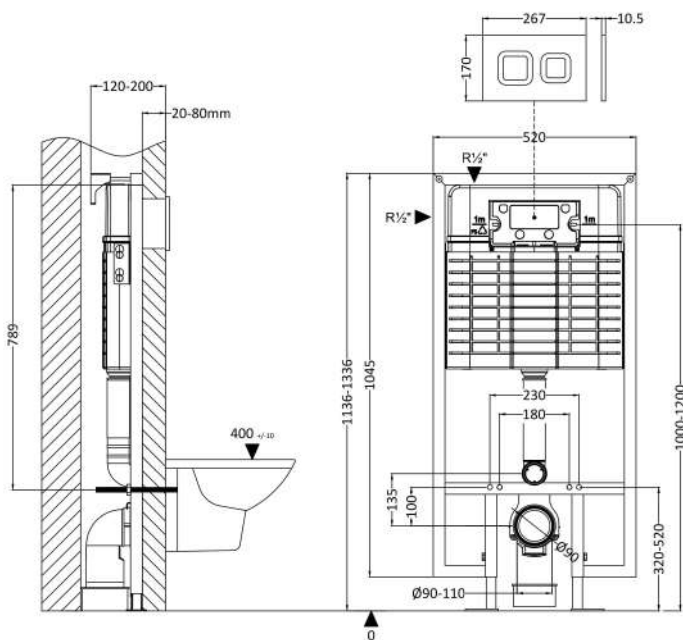

Packaging Dimensions

Height (mm):	290
Width (mm):	220
Depth (mm):	50
Gross Weight (kg):	0.5

Packaging Data

Box Colour:	Brown Cardboard Box
Box Qty:	1
Label Size:	100 x 50
Label Colour:	White Label
Label Qty:	2

Outer Box Dimensions (If Applicable)

Height (mm):	
Width (mm):	
Length (mm):	
Depth (mm):	
Gross Weight (kg):	0
Barcode:	5056678459706

Product Details

Country of Origin:	China
Fitting Instruction:	No
CE & UKCA:	Yes
Product Material:	Ss
Heating Element Wattage:	Not Applicable
Colour/Finish:	Brushed Brass
Product Diameter:	Not Applicable
Connection Size:	

Sales Code: XTY009S

Description: Dual Flush Conc Cist Frame Square Plate

Product Dimensions

Length (mm):	
Width (mm):	520
Height (mm):	1136
Depth (mm):	204
Nett Weight (kg):	11.5

Packaging Dimensions

Height (mm):	160
Width (mm):	560
Depth (mm):	1125
Gross Weight (kg):	12

Packaging Data

Box Colour:	Brown Cardboard Box
Box Qty:	1
Label Size:	100 x 50
Label Colour:	White Label
Label Qty:	2

Outer Box Dimensions (If Applicable)

Height (mm):	
Width (mm):	
Length (mm):	
Depth (mm):	
Gross Weight (kg):	0
Barcode:	5056211863601