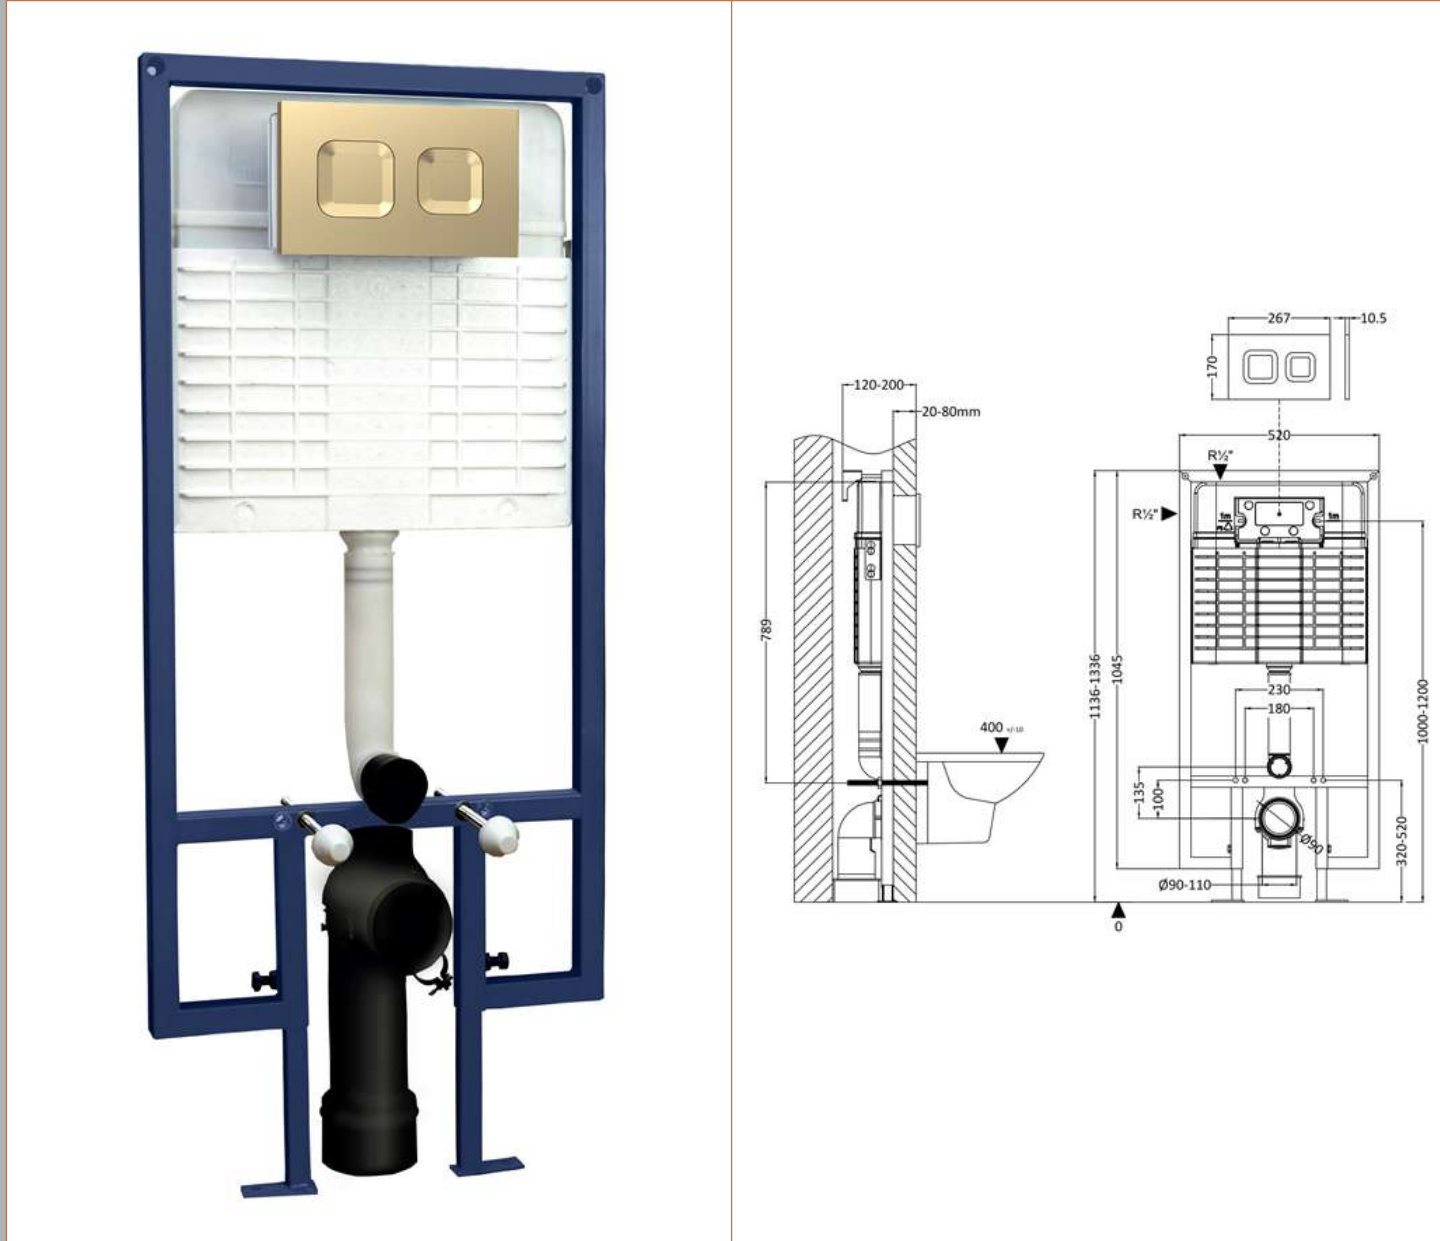

Sales Code: XTY809S

Description: Dual Flush Conc Cist Frame Square Plate

Packaging Details

Barcode: 5056678460252

Sales Code: XTY009PS8

Description: Square Dual Flush Push Button Brass

Product Dimensions

Length (mm):	
Width (mm):	267
Height (mm):	170
Depth (mm):	11
Nett Weight (kg):	0.5

Packaging Dimensions

Height (mm):	290
Width (mm):	220
Depth (mm):	50
Gross Weight (kg):	0.5

Packaging Data

Box Colour:	Brown Cardboard Box
Box Qty:	1
Label Size:	100 x 50
Label Colour:	White Label
Label Qty:	2

Outer Box Dimensions (If Applicable)

Height (mm):	
Width (mm):	
Length (mm):	
Depth (mm):	
Gross Weight (kg):	0
Barcode:	5056678459706

Product Details

Country of Origin:	China
Fitting Instruction:	No
CE & UKCA:	Yes
Product Material:	Ss
Heating Element Wattage:	Not Applicable
Colour/Finish:	Brushed Brass
Product Diameter:	Not Applicable
Connection Size:	

Sales Code: XTY009S

Description: Dual Flush Conc Cist Frame Square Plate

Product Dimensions

Length (mm):	
Width (mm):	520
Height (mm):	1136
Depth (mm):	204
Nett Weight (kg):	11.5

Packaging Dimensions

Height (mm):	160
Width (mm):	560
Depth (mm):	1125
Gross Weight (kg):	12