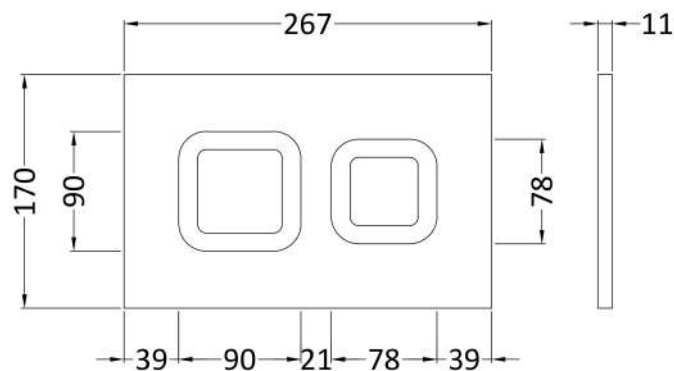

Sales Code: XTY809S

Description: Dual Flush Conc Cist Frame Square Plate

Packaging Details

Barcode: 5056678460252

Sales Code: XTY009PS8

Description: Square Dual Flush Push Button Brass

Product Dimensions

Length (mm):	
Width (mm):	267
Height (mm):	170
Depth (mm):	11
Nett Weight (kg):	0.5

Packaging Dimensions

Height (mm):	290
Width (mm):	220
Depth (mm):	50
Gross Weight (kg):	0.5

Packaging Data

Box Colour:	Brown Cardboard Box
Box Qty:	1
Label Size:	100 x 50
Label Colour:	White Label
Label Qty:	2

Outer Box Dimensions (If Applicable)

Height (mm):	
Width (mm):	
Length (mm):	
Depth (mm):	
Gross Weight (kg):	0
Barcode:	5056678459706

Product Details

Country of Origin:	China
Fitting Instruction:	No
CE & UKCA:	Yes
Product Material:	Ss
Heating Element Wattage:	Not Applicable
Colour/Finish:	Brushed Brass
Product Diameter:	Not Applicable
Connection Size:	

Sales Code: XTY009S

Description: Dual Flush Conc Cist Frame Square Plate

Product Dimensions

Length (mm):	
Width (mm):	520
Height (mm):	1136
Depth (mm):	204
Nett Weight (kg):	11.5

Packaging Dimensions

Height (mm):	160
Width (mm):	560
Depth (mm):	1125
Gross Weight (kg):	12