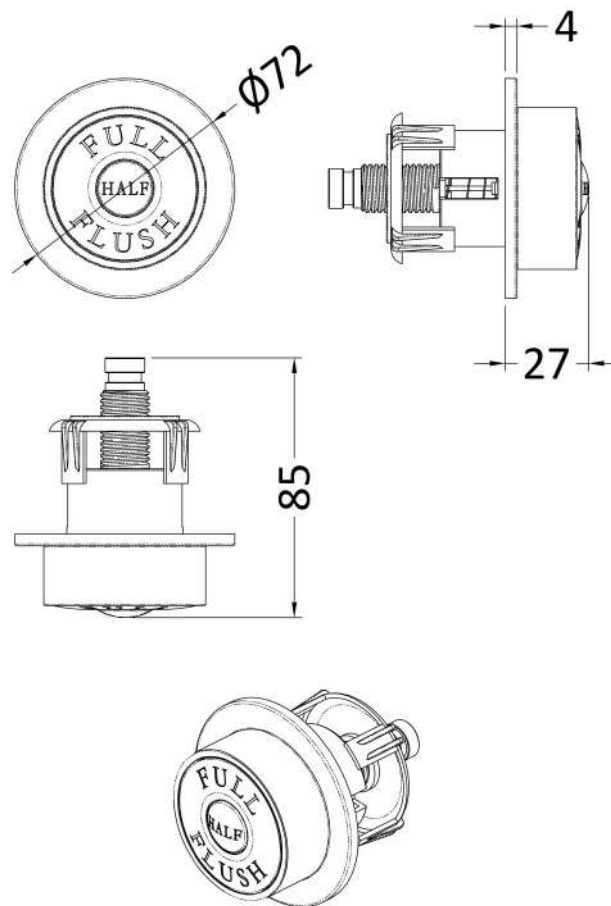

### Packaging Dimensions

Height (mm):	306
Width (mm):	152
Depth (mm):	350
Gross Weight (kg):	1.7

### Outer Box Dimensions (If Applicable)

Height (mm):	0
Width (mm):	0
Length (mm):	
Depth (mm):	
Gross Weight (kg):	0
Barcode:	5055275826683

### Product Details

Country of Origin:	China
Fitting Instruction:	Yes
CE & UKCA:	
Product Material:	Hd Polyethylene
Heating Element Wattage:	Not Applicable
Colour/Finish:	White
Product Diameter:	Not Applicable
Connection Size:	1/2" Bsp

### Product Dimensions

Length (mm):	
Width (mm):	0
Height (mm):	0
Depth (mm):	0
Nett Weight (kg):	0.2