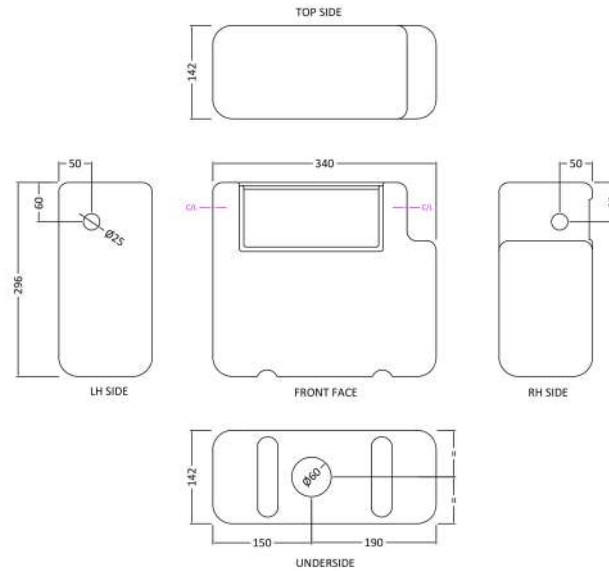

### Product Dimensions

Length (mm):	
Width (mm):	0
Height (mm):	0
Depth (mm):	0
Nett Weight (kg):	1.6

### Packaging Dimensions

Height (mm):	306
Width (mm):	152
Depth (mm):	350
Gross Weight (kg):	1.7

### Product Dimensions

Length (mm):	
Width (mm):	0
Height (mm):	0
Depth (mm):	0
Nett Weight (kg):	0.2

### Packaging Dimensions

Height (mm):	50
Width (mm):	155
Depth (mm):	80
Gross Weight (kg):	0.2