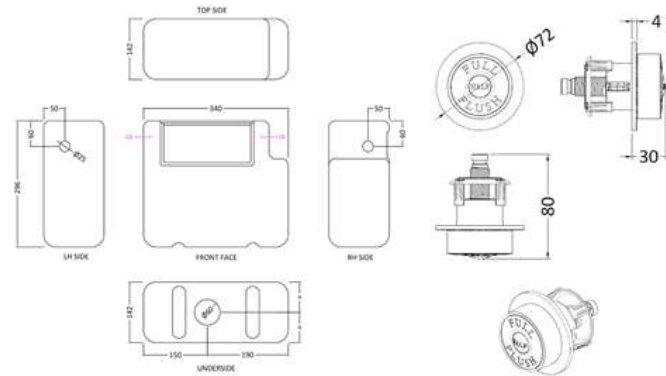

Sales Code: XTY8T02

Description: Dual Flush Cistern & Trad Push Button

Packaging Details

Barcode: 5056211891871