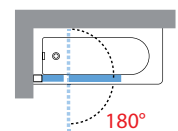

YOUNG 3V

TWO SECTION BATH SCREEN, 1 HINGED + 1 FIXED - REVERSIBLE

150 cm

6 mm

2 cm

GLASS TYPE

Clear
code **1**

PROFILE COLOURS

Silver
code **B**

Chrome
code **K**

Matt black
code **H**

Dimensions	Code	Glass	Profile		
			B	K	H
Actual size		1 Clear	B Silver	K Chrome	H Matt Black
98 x 150	Y23V100-	●			

TECHNICAL DATA

PROFILE COLOURS

White
code A-D

HOW TO TAKE THE MEASUREMENT

Dimension must be taken from the tiled wall to the external edge of the bathtub according to this drawing.