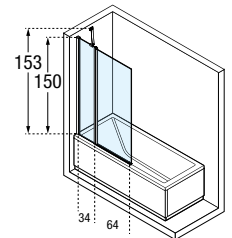

YOUNG 3V

TWO SECTION BATH SCREEN, 1 HINGED + 1 FIXED - REVERSIBLE

150 cm

6 mm

2 cm

GLASS TYPE

Clear
code **1**

PROFILE COLOURS

Silver
code **B**

Chrome
code **K**

Matt black
code **H**

Dimensions	Code	Glass	Profile		
			B	K	H
Actual size		1 Clear	B Silver	K Chrome	H Matt Black
98 x 150	Y23V100-	●			

TECHNICAL DATA

PROFILE COLOURS

White
code A-D

HOW TO TAKE THE MEASUREMENT

Dimension must be taken from the tiled wall to the external edge of the bathtub according to this drawing.