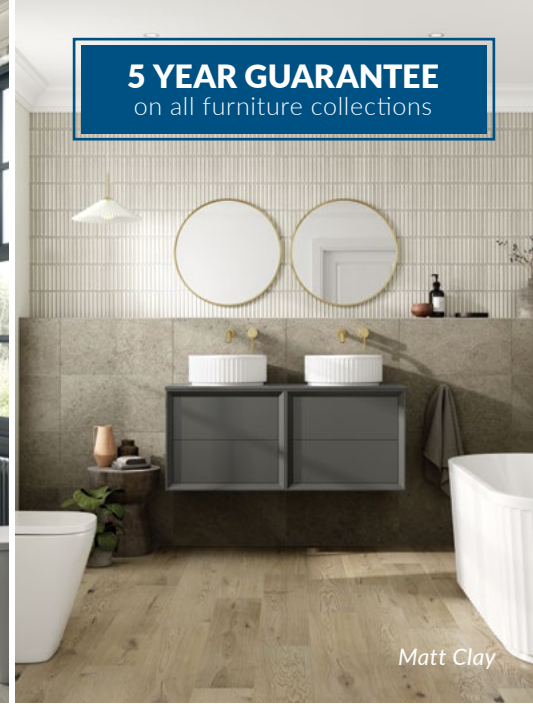

Matt Storm Blue

Matt Cotton

Matt Clay

**5 YEAR GUARANTEE**  
on all furniture collections

# Yarborough

*Wall hung and floor standing furniture*

Contemporary handleless, push to open doors and drawers with a stunning chamfered edge framing.

[www.showerstoyou.co.uk](http://www.showerstoyou.co.uk)

# Yarborough

Wall hung and floor standing furniture

**5 YEAR GUARANTEE**  
on all furniture collections

A stylish collection of units with soft close functionality and optional colour matched legs.

**WALL HUNG 345MM  
TALL UNIT**

**WALL HUNG 1210MM  
4 DRAWER BASIN UNIT**

W1210 x H518 x D460mm

Available with 0 or 2 tap hole ceramic basin

**FLOOR STANDING 503MM  
WC UNIT**

W503 x H829 x D225mm

For use with side or bottom inlet  
concealed cistern.