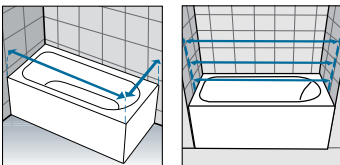

### GLASS TYPES (European Standards UNI EN 14428)

---

Clear  
code 1

Aqua  
code 2  
(only for: Young 2.0 1V, 3V,  
1BSV, Aurora 1, 2, 3)

Satin  
code 4  
(only for: Young 2.0 1V,  
3V, 1BSV)

### HOW TO TAKE THE MEASUREMENT

---

Dimension must be taken from the tiled wall to the external edge of the bathtub according to this drawing.