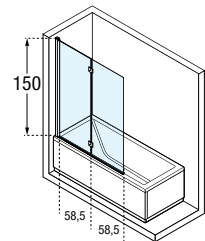

## PROFILE COLOURS

Silver  
code B

Chrome  
code K

Matt black  
code H

BATH SCREENS

Dimensions	Code	Right	Left	Glass	Profile		
Actual size		D-	S-	1	B	K	H
				Clear	Silver	Chrome	Matt Black
120 x 150	<b>Y21BSV120</b>	D-	S-	●			

### HOW TO TAKE THE MEASUREMENT

---

Dimension must be taken from the tiled wall to the external edge of the bathtub according to this drawing.