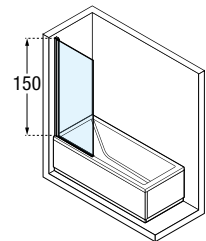

YOUNG 1V

BATH SCREEN , FULL PIVOTING DOOR, REVERSIBLE

GLASS TYPE

Clear
code **1**

PROFILE COLOURS

Silver
code **B**

Chrome
code **K**

Matt black
code **H**

BATH SCREENS

Dimensions	Code	Glass	Profile			
			B	K	H	
Actual size		1				
		Clear	Silver	Chrome	Matt Black	
70 x 150	Y21V70-	●				
75 x 150	Y21V75-	●				
80 x 150	Y21V80-	●				
85 x 150	Y21V85-	●				
90 x 150	Y21V90-	●				

Aqua
code 2
(only for: Young 2.0 1V, 3V,
1BSV, Aurora 1, 2, 3)

Satin
code 4
(only for: Young 2.0 1V,
3V, 1BSV)

HOW TO TAKE THE MEASUREMENT

Dimension must be taken from the tiled wall to the external edge of the bathtub according to this drawing.