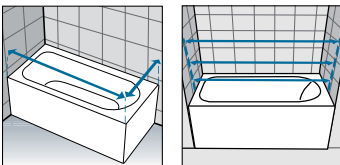

BATH SCREENS

Dimensions	Code	Glass	Profile			
			B	K	H	
Actual size		1				
		Clear	Silver	Chrome	Matt Black	
70 x 150	Y21V70-	●				
75 x 150	Y21V75-	●				
80 x 150	Y21V80-	●				
85 x 150	Y21V85-	●				
90 x 150	Y21V90-	●				

DIVINA BATH SCREEN KIT

What to order:
1 Young 1V +
1 Bathtub KIT (KITVD1V-)

Code	Profile	
	K	H
	Chrome	Matt Black
KITYD1V-		

● **IN STOCK UK**

(Other products)
Please check availability

Construction of the Code: **Code** + **Glass** + **Profile** = Final product Code

TECHNICAL DATA

PROFILE COLOURS

White
code A-D

Silver
code B

Chrome
code K

Matt Black
code H

GLASS TYPES (European Standards UNI EN 14428)

Clear
code 1

Aqua
code 2
(only for: Young 2.0 1V, 3V,
1BSV, Aurora 1, 2, 3)

Satin
code 4
(only for: Young 2.0 1V,
3V, 1BSV)

HOW TO TAKE THE MEASUREMENT

Dimension must be taken from the tiled wall to the external edge of the bathtub according to this drawing.