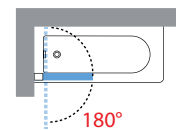

YOUNG 1V

BATH SCREEN , FULL PIVOTING DOOR, REVERSIBLE

GLASS TYPE

Clear
code **1**

PROFILE COLOURS

Silver
code **B**

Chrome
code **K**

Matt black
code **H**

BATH SCREENS

Dimensions	Code	Glass	Profile			
			B	K	H	
Actual size		1				
		Clear	Silver	Chrome	Matt Black	
70 x 150	Y21V70-	●				
75 x 150	Y21V75-	●				
80 x 150	Y21V80-	●				
85 x 150	Y21V85-	●				
90 x 150	Y21V90-	●				