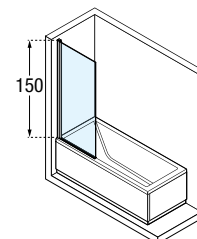

## PROFILE COLOURS

Chrome  
code K

Matt black  
code H

Dimensions	Code	Glass	Profile	
			K	H
Actual size		1		
		Clear	Chrome	Matt Black
70 x 150	<b>YPLUS1V70-</b>	●	£ 362,40	£ 362,40
75 x 150	<b>YPLUS1V75-</b>	●	£ 373,20	£ 373,20
80 x 150	<b>YPLUS1V80-</b>	●	£ 384,00	£ 384,00
85 x 150	<b>YPLUS1V85-</b>	●	£ 396,00	£ 396,00
90 x 150	<b>YPLUS1V90-</b>	●	£ 408,00	£ 408,00

### HOW TO TAKE THE MEASUREMENT

---

Dimension must be taken from the tiled wall to the external edge of the bathtub according to this drawing.