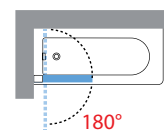

## PROFILE COLOURS

Chrome  
code K

Matt black  
code H

Dimensions	Code	Glass	Profile	
			K	H
Actual size		1		
		Clear	Chrome	Matt Black
70 x 150	<b>YPLUS1V70-</b>	●	£ 362,40	£ 362,40
75 x 150	<b>YPLUS1V75-</b>	●	£ 373,20	£ 373,20
80 x 150	<b>YPLUS1V80-</b>	●	£ 384,00	£ 384,00
85 x 150	<b>YPLUS1V85-</b>	●	£ 396,00	£ 396,00
90 x 150	<b>YPLUS1V90-</b>	●	£ 408,00	£ 408,00

### HOW TO TAKE THE MEASUREMENT

---

Dimension must be taken from the tiled wall to the external edge of the bathtub according to this drawing.