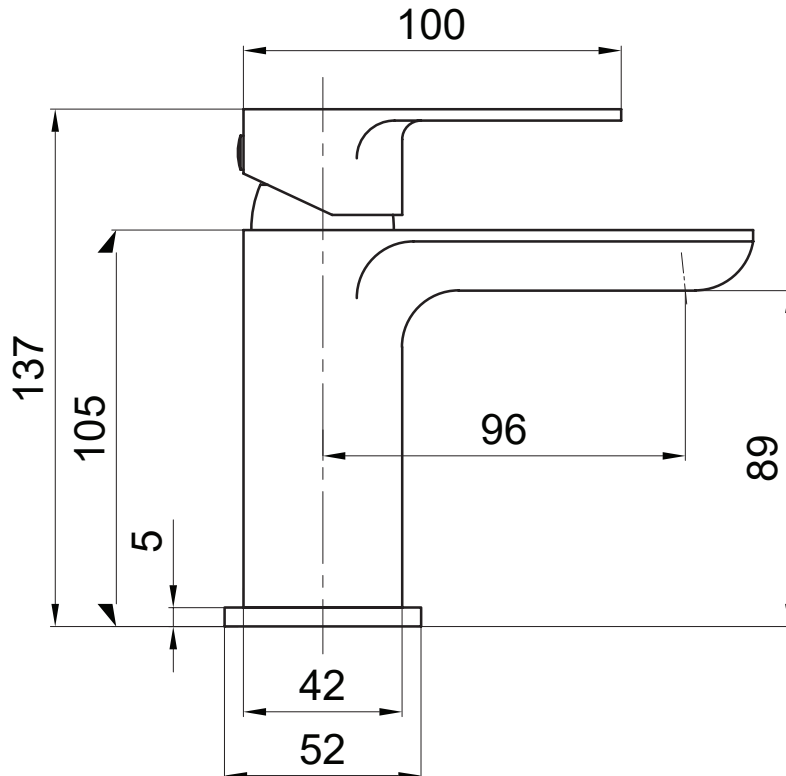

Technical Data Sheet

Zero Basin Mixer - TZE11

TAVISTOCK
inspiring bathrooms

No.	Description	Code	Fixings Included
1	Zero Basin Mixer	TZE11	YES

Min Pressure:	0.2bar
0.1bar	5.3 litres / min
0.2bar	5.9 litres / min
0.3bar	6.8 litres / min
0.4bar	7.8 litres / min
0.5bar	8.4 litres / min
1bar	10.9 litres / min
2bar	15.3 litres / min
3bar	19 litres / min

Dimensions

Diagrams not to scale. All dimensions in mm (tolerance of +/-5mm)

*Dimensions are subject to change, customers are advised to measure actual product before commencing installation.

FAQs

What is the size of the tap tail connection? The tap tails have a standard 1/2" BSP fixing.

What bore is the tap tail? The tails have a 10mm internal bore.

What length are the tap tails? The tails are 300mm in length.

Does the tap come fitted with an aerator? Yes, with an extra aerator and housing supplied in the box