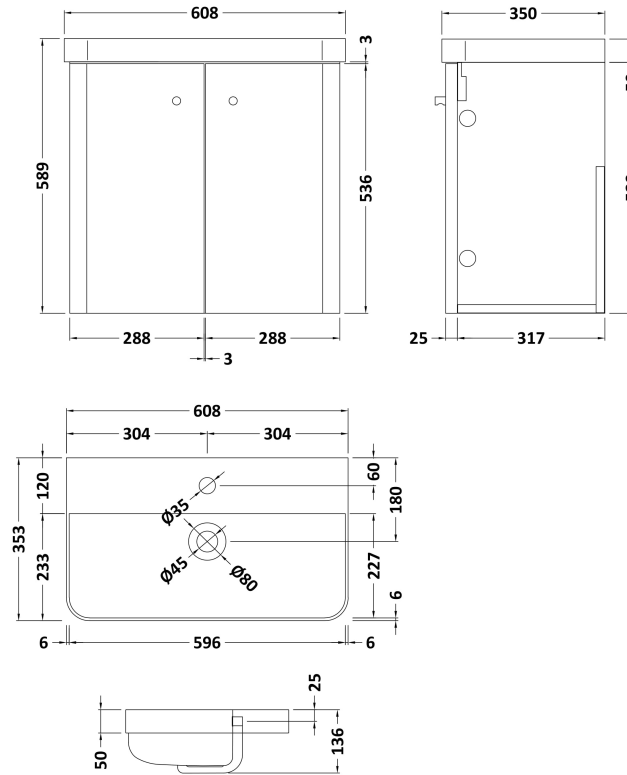

Sales Code: COR105

Description: 600 Wall Hung 2-Door Unit & Basin

Packaging Details

Barcode: 5056211897163

Sales Code: RC0154

Description: 600 Wall Hung 2-Door Unit

Product Dimensions

Height (mm):	539
Width (mm):	579
Depth (mm):	342
Nett Weight (kg):	17.5

Packaging Dimensions

Height (mm):	560
Width (mm):	600
Depth (mm):	340
Gross Weight (kg):	18

Packaging Data

Box Colour:	Brown Cardboard Box - Printed
Box Qty:	1
Label Size:	100 x 50
Label Colour:	Not Applicable
Label Qty:	0

Outer Box Dimensions (If Applicable)

Height (mm):	
Width (mm):	
Depth (mm):	
Gross Weight (kg):	
Barcode:	5056211853374

Product Details

Country of Origin:	China
Fitting Instruction:	No
CE Certification:	N/A
FSC Certified Materials:	Yes
Colour:	Gloss White
Construction Method:	Cam & Wood Dowel
Construction Type:	Rigid
Cabinet Finish:	MFC Painted Gloss
Fascia Finish:	Mdf Painted Gloss
Cabinet Thickness (mm):	16
Fascia Thickness (mm):	25
Drawer Included:	No
Drawer Type:	Not Applicable
No of Shelves:	1
Hinge Type:	95 Degree Clip-On Soft Close
Hinge Included:	Yes
Adjustable Legs:	No
Fixings Included:	Yes
Handle Style:	Modern
Waste Shroud:	No
Handle Included:	Yes
Handle Type:	Knob

Sales Code: RC004

Description: 600 Thin Edge Basin 1Th (Radius Corners)

Product Dimensions

Height (mm):	135
Width (mm):	605
Depth (mm):	355
Nett Weight (kg):	10.5

Packaging Dimensions

Height (mm):	415
Width (mm):	640
Depth (mm):	210
Gross Weight (kg):	11