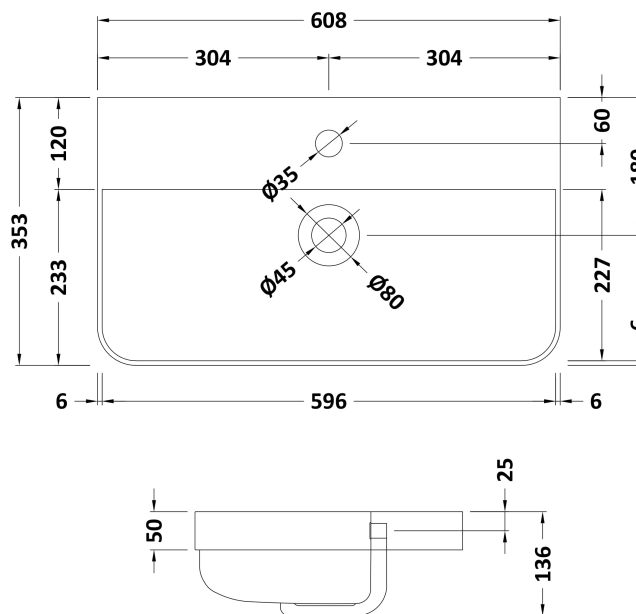

Packaging Dimensions

Height (mm):	560
Width (mm):	600
Depth (mm):	340
Gross Weight (kg):	18

Packaging Data

Box Colour:	Brown Cardboard Box - Printed
Box Qty:	1
Label Size:	100 x 50
Label Colour:	Not Applicable
Label Qty:	0

Outer Box Dimensions (If Applicable)

Height (mm):	
Width (mm):	
Depth (mm):	
Gross Weight (kg):	
Barcode:	5056211853374

Product Details

Country of Origin:	China
Fitting Instruction:	No
CE Certification:	N/A
FSC Certified Materials:	Yes
Colour:	Gloss White
Construction Method:	Cam & Wood Dowel
Construction Type:	Rigid
Cabinet Finish:	MFC Painted Gloss
Fascia Finish:	Mdf Painted Gloss
Cabinet Thickness (mm):	16
Fascia Thickness (mm):	25
Drawer Included:	No
Drawer Type:	Not Applicable
No of Shelves:	1
Hinge Type:	95 Degree Clip-On Soft Close
Hinge Included:	Yes
Adjustable Legs:	No
Fixings Included:	Yes
Handle Style:	Modern
Waste Shroud:	No
Handle Included:	Yes
Handle Type:	Knob

Sales Code: RC004

Description: 600 Thin Edge Basin 1Th (Radius Corners)

Product Dimensions

Height (mm):	135
Width (mm):	605
Depth (mm):	355
Nett Weight (kg):	10.5

Packaging Dimensions

Height (mm):	415
Width (mm):	640
Depth (mm):	210
Gross Weight (kg):	11

Packaging Data

Box Colour:	Brown Cardboard Box - Printed
Box Qty:	1
Label Size:	130 x 95
Label Colour:	Not Applicable
Label Qty:	0

Outer Box Dimensions (If Applicable)

Height (mm):	
Width (mm):	
Depth (mm):	
Gross Weight (kg):	
Barcode:	5056211853404