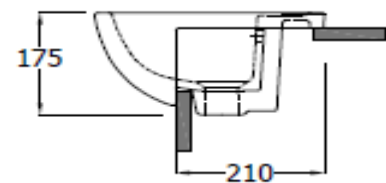

COMPACT

COMPACT 400mm SEMI RECESSED Basin

RAK
CERAMICS

SPECIFICATION/CODE REFERENCE

Please use the reference codes shown below:

COM40SR1LH COM40SR1RH

SIZE	400 x 325 x 175 mm
CUT OUT SIZE	366 x 190 x 110 mm
TAP HOLE	Single tap hole Left or Right side
OVER FLOW	Over flow built-in
WASTE OUTLET	Ø45mm standard waste outlet
STANDARD	BS 3402 IS09001:2000
MATERIAL	Vitreous china
WEIGHT	7.80 kg
COLOURS	White
FIXING	Require silicone for fixing to countertop
WARRANTY	25 Years

Dimensions: All measurements are in millimeters and are subject to normal manufacturing variations.

Note: Due to a continuing development programme to improve design and performance, the manufacturer reserves all rights to vary specifications without prior informations. Please note accessories are for photographic use only.