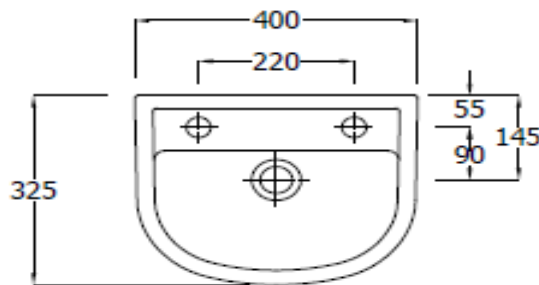

COMPACT

COMPACT 400mm SEMI RECESSED Basin

RAK
CERAMICS

SPECIFICATION/CODE REFERENCE

Please use the reference codes shown below:

COM40SR1LH COM40SR1RH

SIZE	400 x 325 x 175 mm
CUT OUT SIZE	366 x 190 x 110 mm
TAP HOLE	Single tap hole Left or Right side
OVER FLOW	Over flow built-in
WASTE OUTLET	Ø45mm standard waste outlet
STANDARD	BS 3402 IS09001:2000
MATERIAL	Vitreous china
WEIGHT	7.80 kg
COLOURS	White
FIXING	Require silicone for fixing to countertop
WARRANTY	25 Years

Dimensions: All measurements are in millimeters and are subject to normal manufacturing variations.

Note: Due to a continuing development programme to improve design and performance, the manufacturer reserves all rights to vary specifications without prior informations. Please note accessories are for photographic use only.